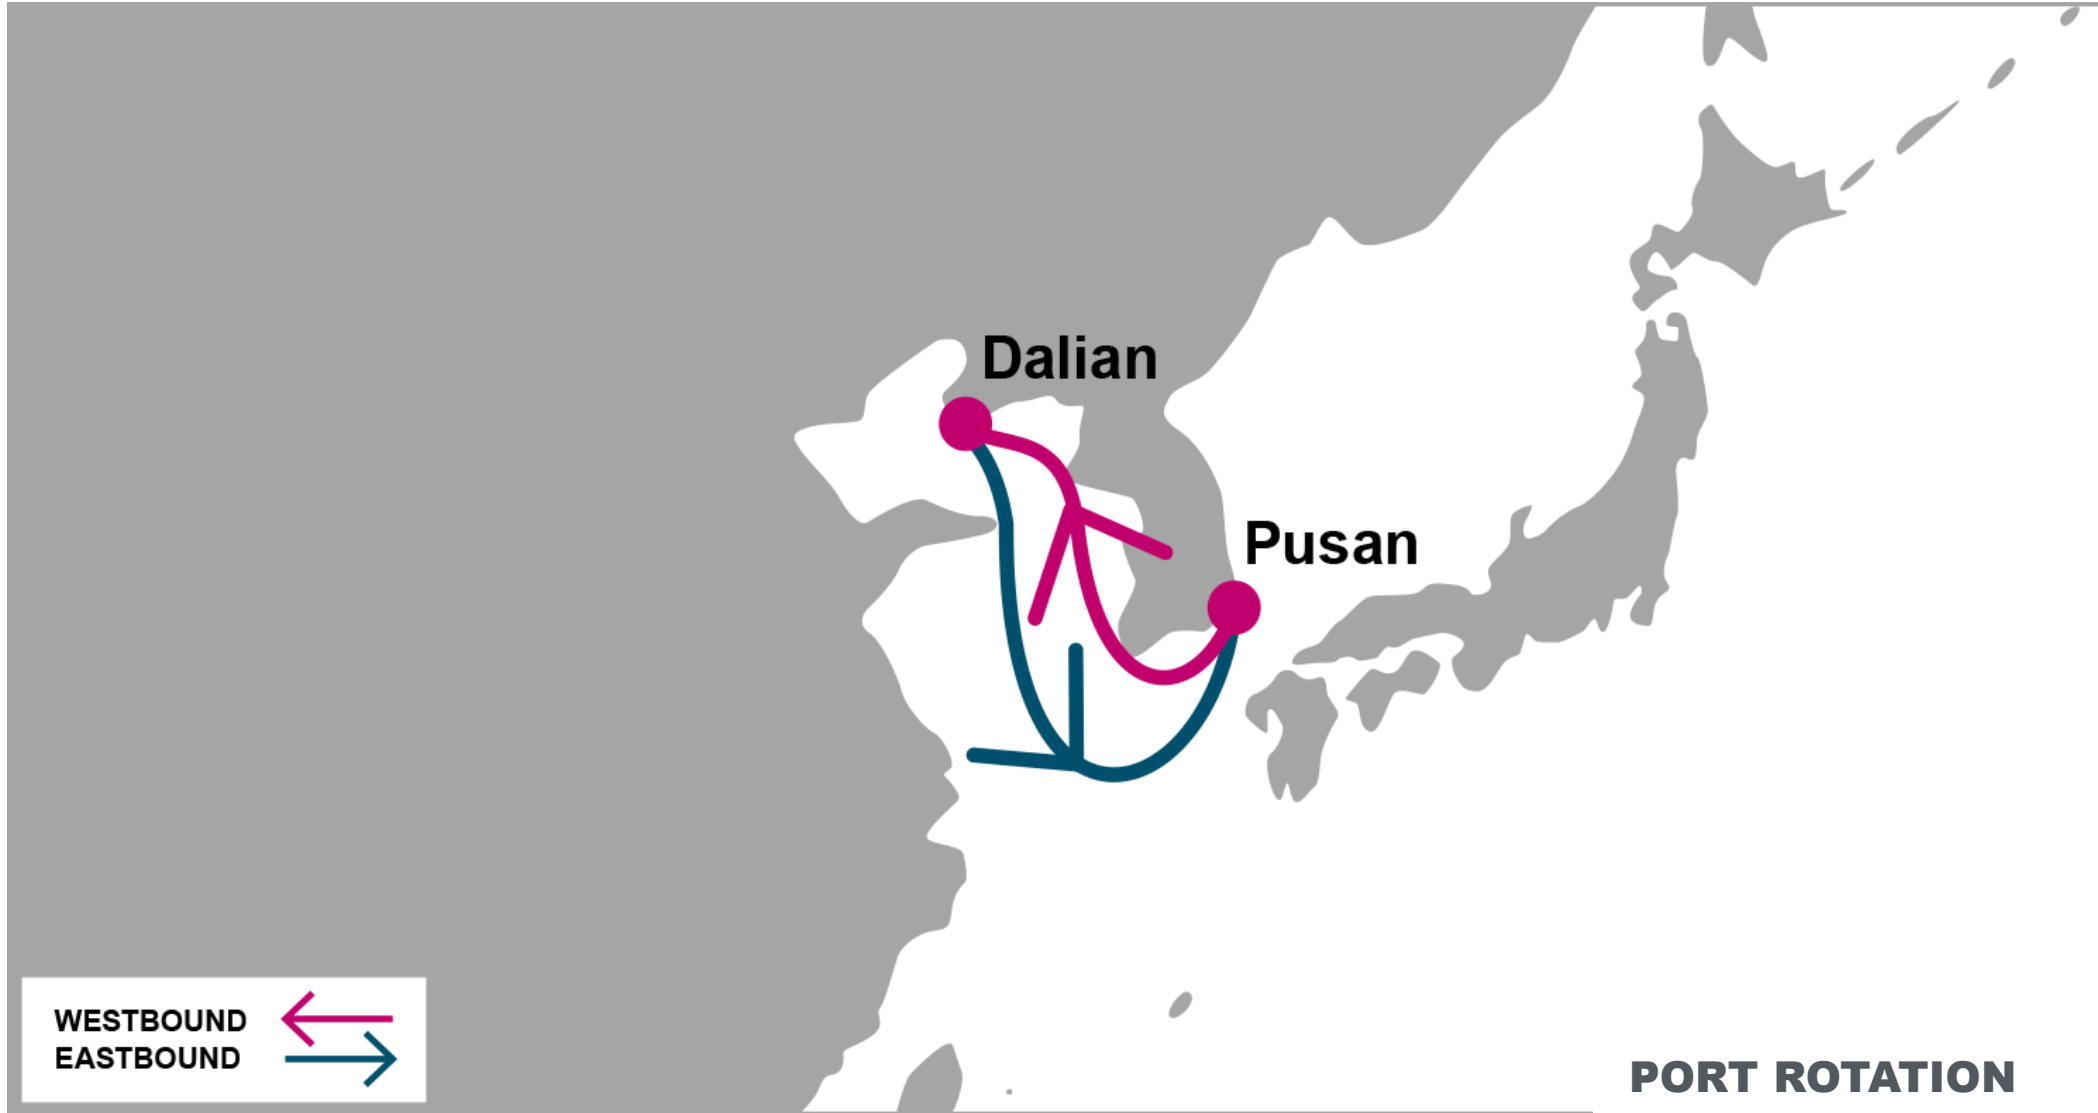

For more information, please click [here](#)

W/B	DLC	E/B	PUS
PUS	3	DLC	3

**PORT ROTATION**

(Terminals are subject to change)

ORIGIN	ETA/ETD	TERMINAL
Pusan	SAT/SAT	PNC
Dalian	TUE/WED	Dalian Container Terminal
Pusan	SAT/SAT	PNC
<b>Turnaround days: 7</b>		

**KEY TRANSIT TABLE** - UNLOCODE PORT NAME & COUNTRY NAME

**PUS:** Pusan, Korea | **DLC:** Dalian, China

NOTE: Transit times and port rotation are as of now and subject to change