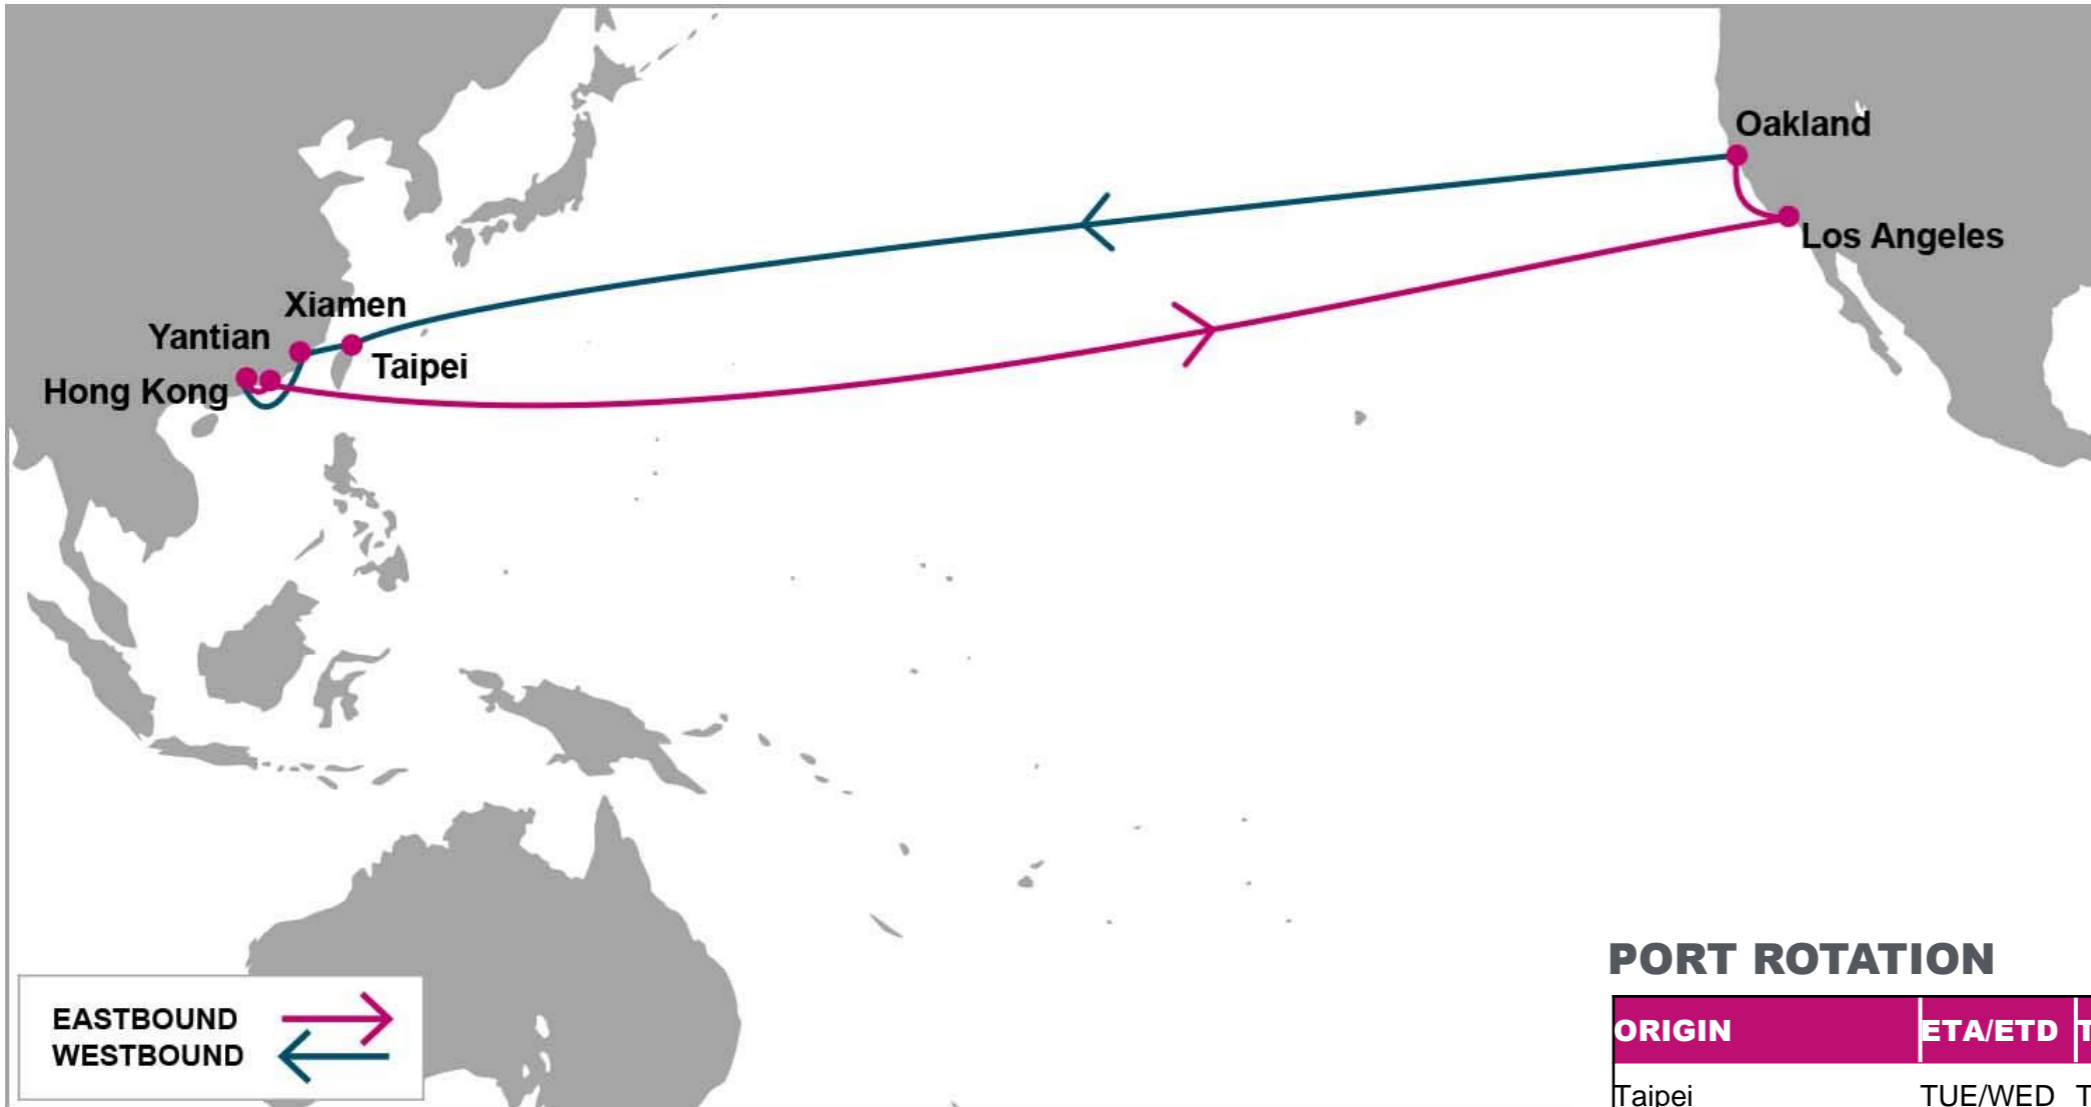

For more information, please click [here](#)

PORT ROTATION

(Terminals are subject to change)

ORIGIN	ETA/ETD	TERMINAL
Taipei	TUE/WED	Taipei Container Terminal
Xiamen	THU/THU	Xiamen Hairun Terminal
Hong Kong	FRI/SAT	Hong Kong International Terminal
Yantian	SAT/MON	Yantian International Container Terminal
Los Angeles	SUN/WED	Everport Container Terminal
Oakland	FRI/MON	Everport Container Terminal
Taipei	TUE/WED	Taipei Container Terminal
Turnaround days: 49		

TPEB	LAX	OAK	TPWB	TPE	XMN	HKG	YTN
TPE	19	24	LAX	20	22	23	24
XMN	17	22	OAK	15	17	18	19
HKG	16	21					
YTN	12	17					

KEY TRANSIT TABLE - UNLOCODE PORT NAME & COUNTRY NAME

TPE: Taipei, Taiwan | **XMN:** Xiamen, China | **HKG:** Hong Kong, China | **YTN:** Yantian, China | **LAX:** Los Angeles, USA | **OAK:** Oakland, USA

NOTE: Transit times and port rotation are as of now and subject to change