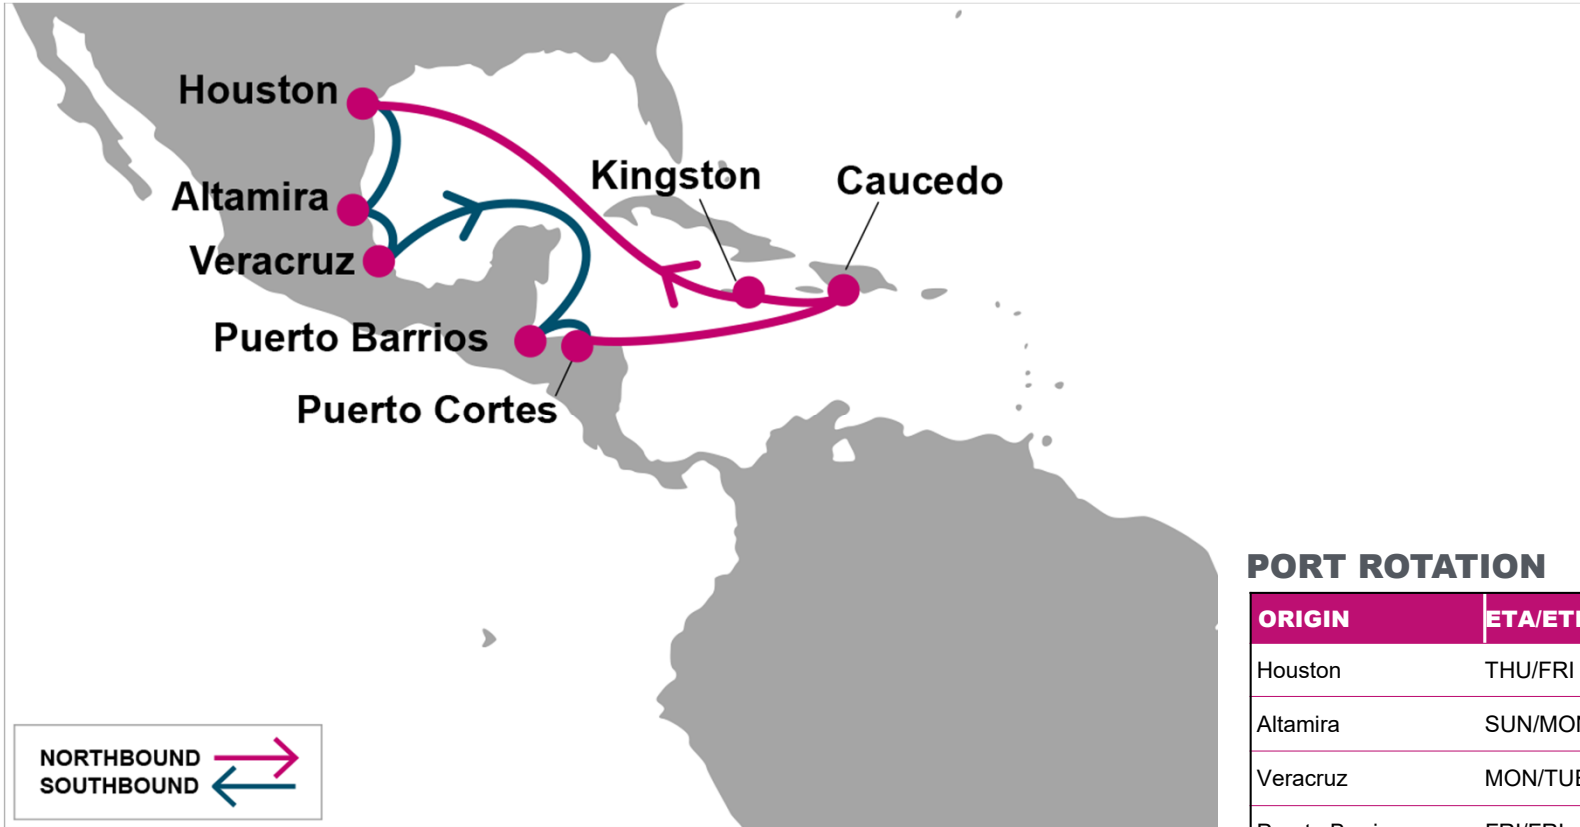

For more information, please click [here](#)

PORT ROTATION

(Terminals are subject to change)

ORIGIN	ETA/ETD	TERMINAL
Houston	THU/FRI	Barbours Cut Terminal (BCT)
Altamira	SUN/MON	Infraestructura Portuaria Mexicana (IPM)
Veracruz	MON/TUE	Terminal Especializada De Contenedores
Puerto Barrios	FRI/FRI	Terminal Ferroviaria Puerto Barrios
Puerto Cortes	SAT/SAT	Empresa Nacional Portuaria
Caucedo	WED/WED	DP World Caucedo
Kingston	FRI/SAT	Kingston Container Terminal
Houston	THU/FRI	Barbours Cut Terminal (BCT)
Turnaround days: 21		

S/B	PBR	PCR	CAU	KIN	N/B	HOU	ATM	VER	PBR
HOU	7	8	12	14	PCR	12	15	16	20
ATM	4	5	9	11	CAU	8	11	12	16
VER	3	4	8	10	KIN	5	8	9	13
PBR		1	5	7					
PCR			4	6					

KEY TRANSIT TABLE - UNLOCODE PORT NAME & COUNTRY NAME

HOU: Houston, USA | **ATM:** Altamira, Mexico | **VER:** Veracruz, Mexico | **PBR:** Puerto Barrios, Guatemala | **PCR:** Puerto Cortes, Honduras | **KIN:** Kingston, Jamaica | **CAU:** Caucedo, Dominican Republic

NOTE: Transit times and port rotation are as of now and subject to change