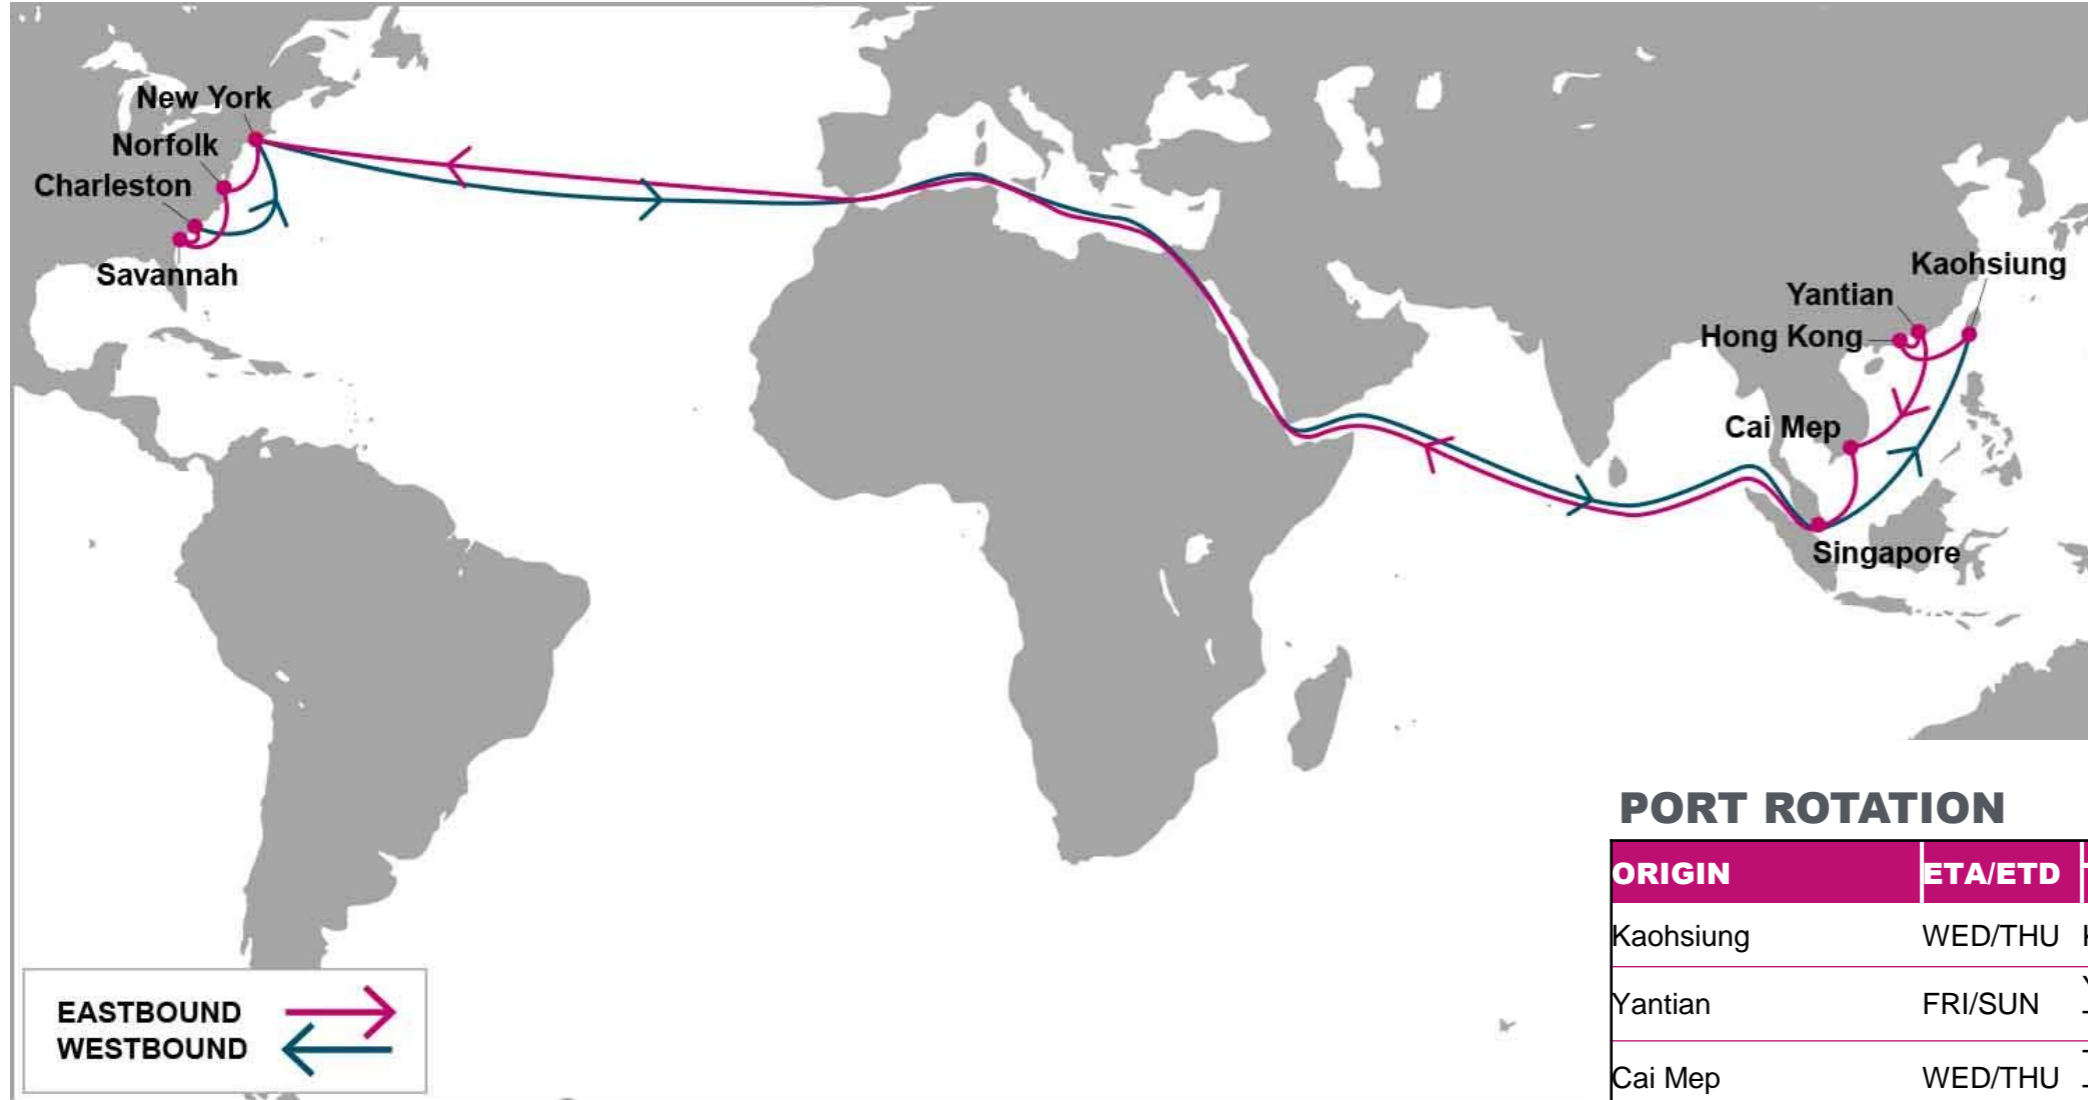

For more information, please click [here](#)

**PORT ROTATION**

(Terminals are subject to change)

ORIGIN	ETA/ETD	TERMINAL
Kaohsiung	WED/THU	Kao Ming Container Terminal (KMCT)
Yantian	FRI/SUN	Yantian International Container Terminal (YICT)
Cai Mep	WED/THU	Tan Cang Cai Mep International Terminal (TCIT)
Singapore	SAT/SUN	PSA Singapore
New York	THU/SAT	GCT Bayonne
Norfolk	SUN/TUE	Virginia International Gateway (VIG)
Savannah	WED/FRI	Garden City Terminal
Charleston	SAT/SUN	Wando Welch Terminal (WWT)
New York	TUE/THU	GCT Bayonne
Singapore	FRI/SAT	PSA Singapore
Kaohsiung	WED/THU	Kao Ming Container Terminal (KMCT)
<b>Turnaround days: 84</b>		

TPEB	NYC	ORF	SAV	CHS	TPWB	SIN	KHH	YTN	CMP
KHH	35	38	41	43	ORF	38	43	46	50
YTN	31	34	37	39	SAV	35	40	43	47
CMP	28	31	34	36	CHS	34	39	42	46
SIN	25	28	31	33	NYC	29	34	37	41

**KEY TRANSIT TABLE** - UNLOCODE PORT NAME & COUNTRY NAME

**KHH:** Kaohsiung, Taiwan | **YTN:** Yantian, China | **CMP:** Cai Mep, Vietnam | **SIN:** Singapore, Singapore | **NYC:** New York, USA | **ORF:** Norfolk, USA | **SAV:** Savannah, USA | **CHS:** Charleston, USA

NOTE: Transit times and port rotation are as of now and subject to change