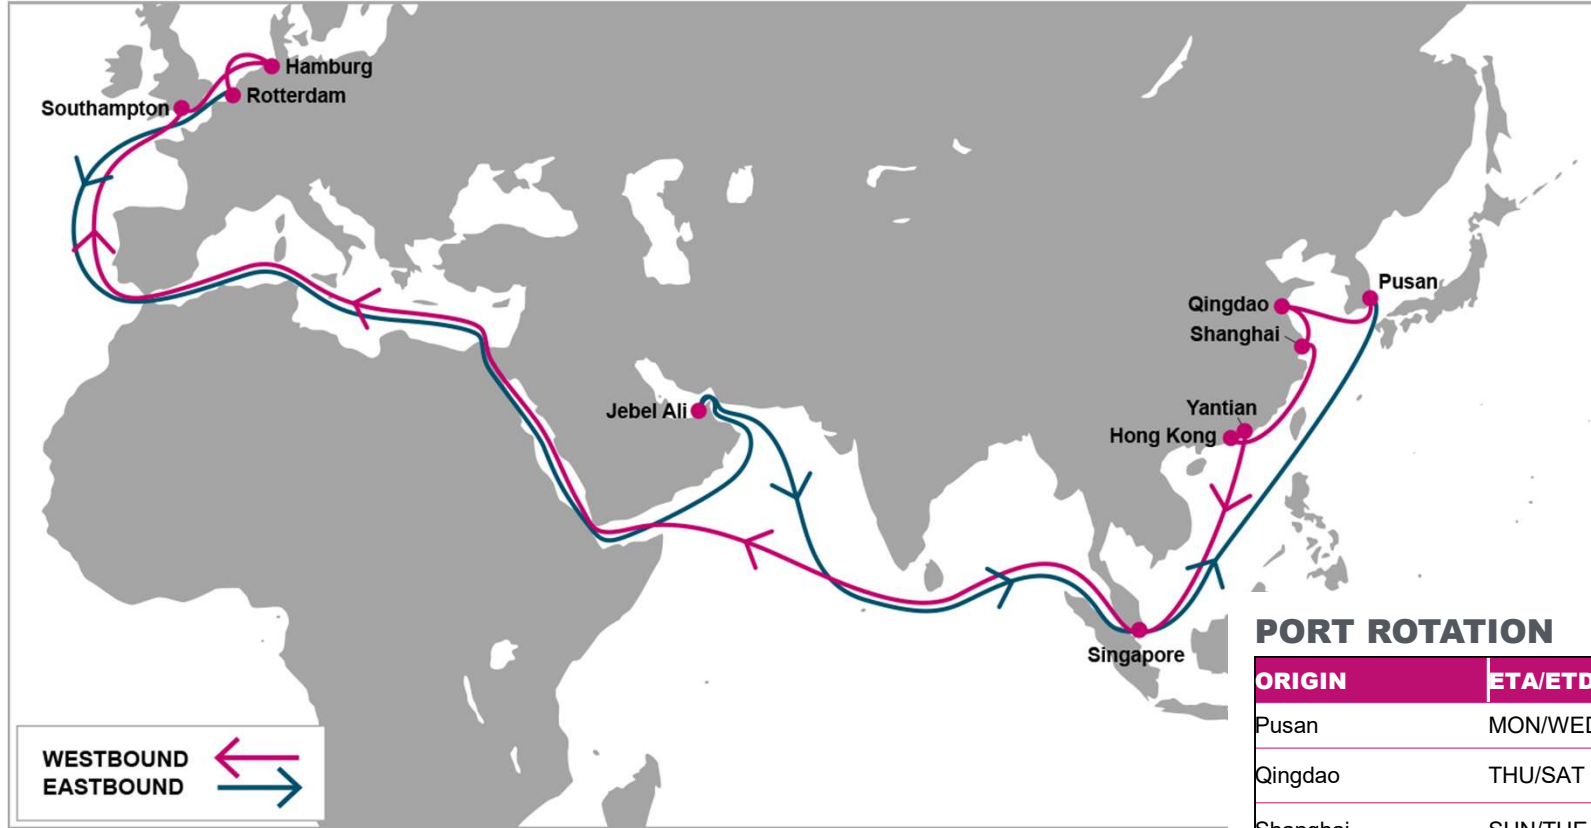

For more information, please click [here](#)

PORT ROTATION

(Terminals are subject to change)

ORIGIN	ETA/ETD	TERMINAL
Pusan	MON/WED	Pusan Newport Co Ltd (PNC)
Qingdao	THU/SAT	Qingdao Qianwan Container Terminal
Shanghai	SUN/TUE	Shanghai International Port Group - Shangdong Branch
Hong Kong	THU/FRI	HongKong International Terminals
Yantian	SAT/SUN	Yantian International Container Terminal (YICT)
Singapore	WED/THU	PSA Singapore
Southampton	THU/SUN	DP World Southampton Container Terminal (SCT)
Hamburg	MON/THU	HHLA Container Terminal Burchardkai (CTB)
Rotterdam	FRI/MON	Europe Container Terminals (Delta Terminal)
Jebel Ali	WED/FRI	DP World Jebel Ali
Singapore	SUN/TUE	PSA Singapore
Pusan	MON/WED	Pusan Newport Co Ltd (PNC)
Turnaround days: 84		

W/B	SOU	HAM	RTM	E/B	JEA	SIN	PUS	TAO	SHA
PUS	36	40	44	SOU	24	35	43	46	49
TAO	33	37	41	HAM	20	31	39	42	45
SHA	30	34	38	RTM	16	27	35	38	41
HKG	27	31	35						
YTN	25	29	33						
SIN	21	25	29						

KEY TRANSIT TABLE - UNLOCODE PORT NAME & COUNTRY NAME

PUS: Pusan, South Korea | **TAO:** Qingdao, China | **SHA:** Shanghai, China | **NGB:** Ningbo, China | **HKG:** Hong Kong, China | **YTN:** Yantian, China | **SIN:** Singapore, Singapore | **SOU:** Southampton, UK | **HAM:** Hamburg, Germany | **RTM:** Rotterdam, Netherland | **JEA:** Jebel Ali, UAE

NOTE: Transit times and port rotation are as of now and subject to change