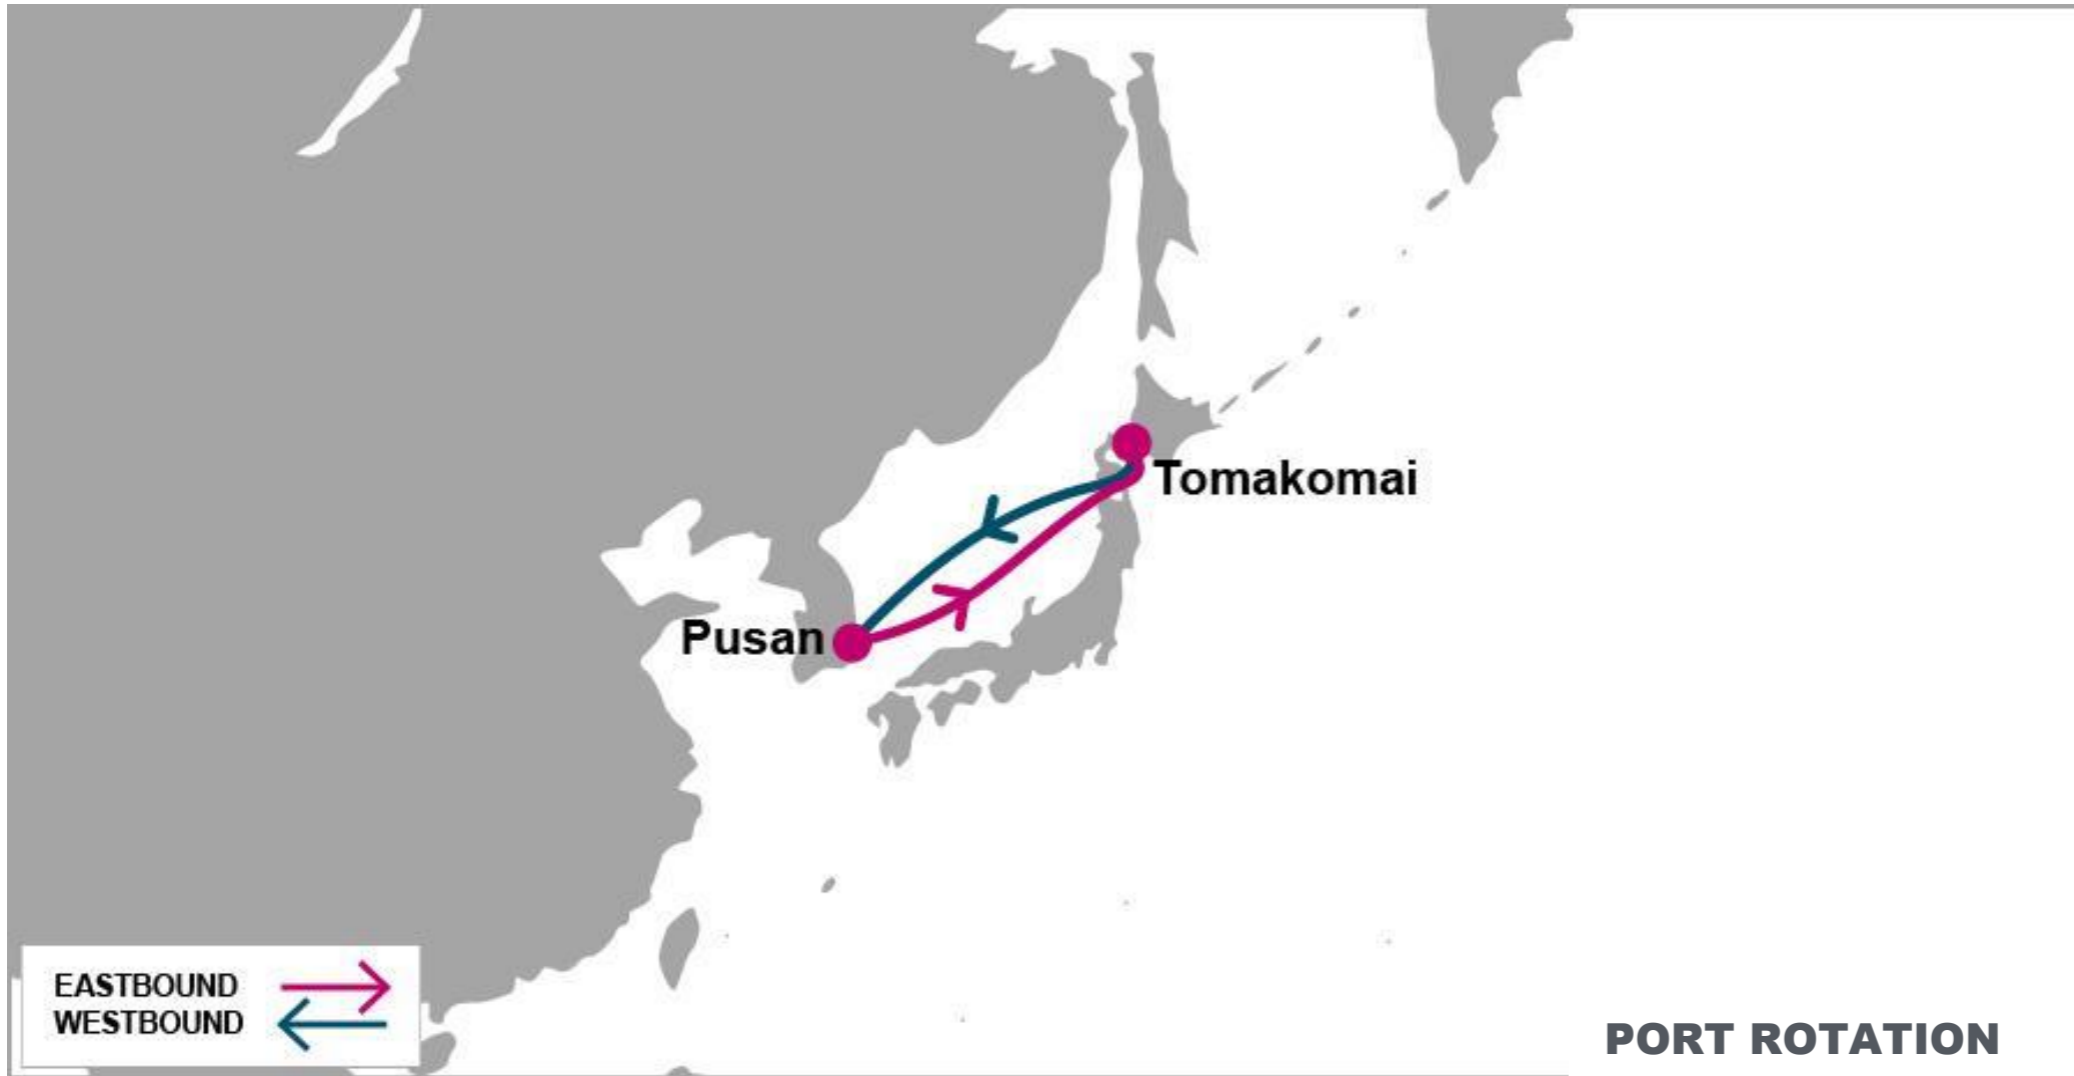

For more information, please click [here](#)

E/B	TMK	W/B	PUS
PUS	3	TMK	3

PORT ROTATION

(Terminals are subject to change)

ORIGIN	ETA/ETD	TERMINAL
Pusan	WED/THU	Pusan Newport Company (PNC)
Tomakomai	SUN/MON	Tomakomai International Container
Pusan	WED/WED	Pusan Newport Company (PNC)
Turnaround days: 7		

KEY TRANSIT TABLE - UNLOCODE PORT NAME & COUNTRY NAME

PUS: Pusan, South Korea | **TMK:** Tomakomai, Japan

NOTE: Transit times and port rotation are as of now and subject to change