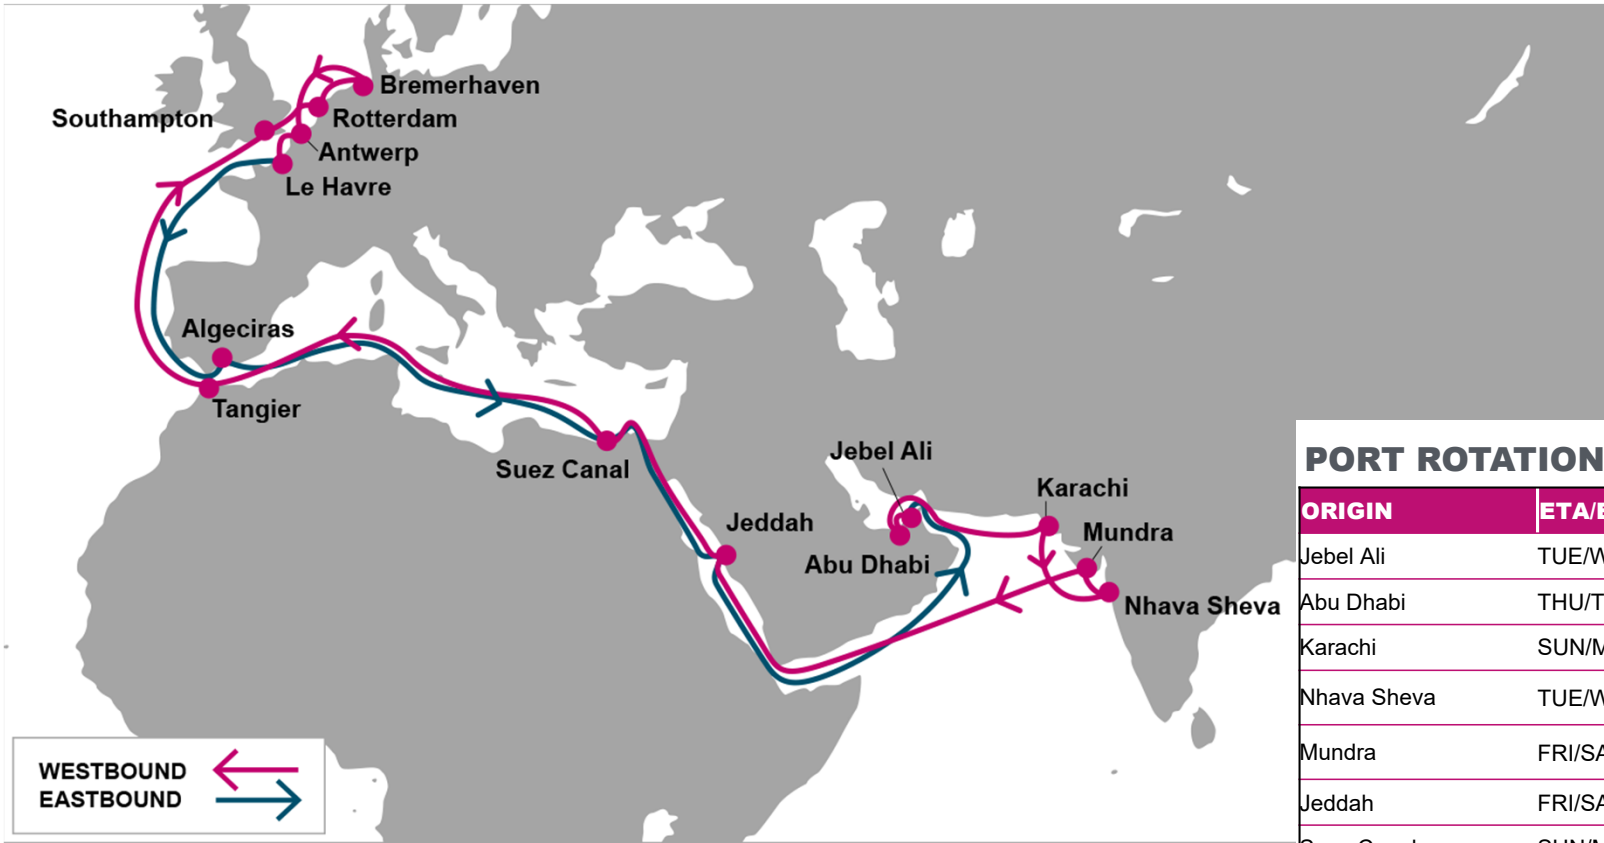

For more information, please click [here](#)

PORT ROTATION

(Terminals are tentative and subject to change)

ORIGIN	ETA/ETD	TERMINAL
Jebel Ali	TUE/WED	DP World Jebel Ali – Terminal 4
Abu Dhabi	THU/THU	CSP Abu Dhabi Terminal
Karachi	SUN/MON	South Asia Pakistan Terminals
Nhava Sheva	TUE/WED	Bharat Mumbai Container Terminal (BMCT)
Mundra	FRI/SAT	Adani CMA Mundra Terminal (ACMTPL)
Jeddah	FRI/SAT	DP Word Jeddah
Suez Canal	SUN/MON	Suez Canal
Tangier	MON/TUE	Eurogate
Southampton	SAT/SAT	DP World Southampton
Rotterdam	MON/THU	Rotterdam World Gateway (RWG)
Bremerhaven	WED/THU	Eurogate Container Terminal Bremerhaven
Antwerp	SAT/SUN	PSA Noordzee Terminal 913
Le Havre	MON/WED	Terminal de France (GMP)
Algeciras	MON/TUE	TTI Algeciras
Suez Canal	SAT/SUN	Suez Canal
Jeddah	TUE/WED	DP World Jeddah
Jebel Ali	TUE/TUE	DP World Jebel Ali – Terminal 4

KEY TRANSIT TABLE - UNLOCODE PORT NAME & COUNTRY NAME

JEA: Jebel Ali, UAE | AUH: Abu Dhabi, UAE | KHI: Karachi, Pakistan | NSA: Nhava Sheva, India | MUN: Mundra, India | JED: Jeddah, Saudi Arabia | TNG: Tangier, Spain | SOU: Southampton, UK | RTM: Rotterdam, Netherlands | BRV: Bremerhaven, Germany | ANR: Antwerp, Belgium | LEH: Le Havre, France | ALG: Algeciras, Spain | SCA: Suez Canal, Egypt |

NOTE: Transit times and port rotation are tentative as of now and subject to change