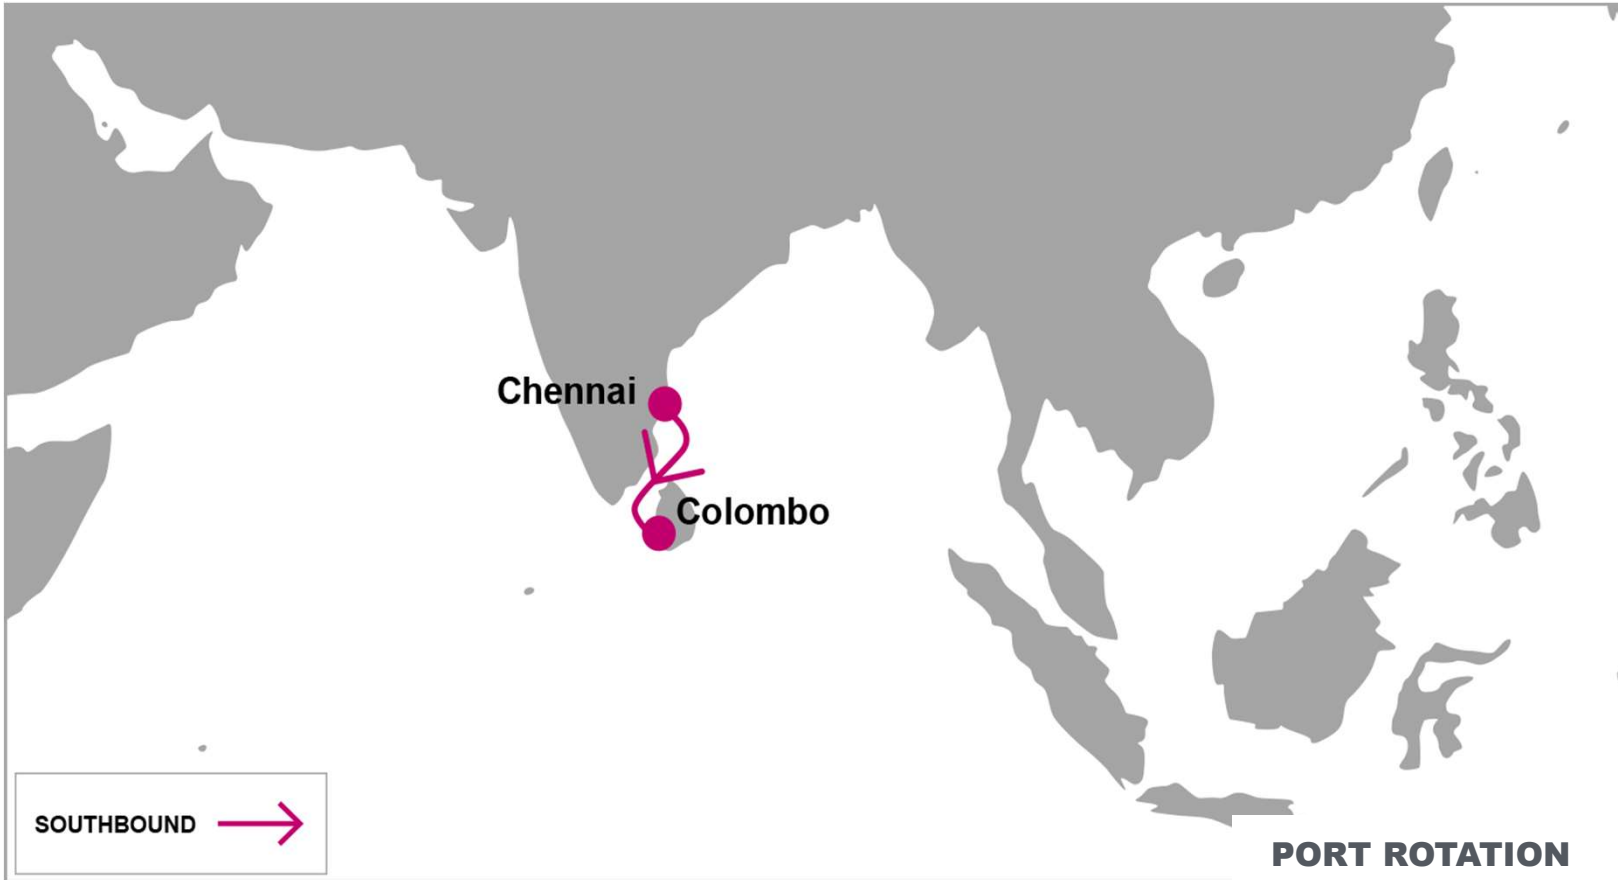

For more information, please click [here](#)

PORT ROTATION

(Terminals are subject to change)

S/B	CMB
MAA	2

ORIGIN	ETA/ETD	TERMINAL
Chennai	WED/THU	CCT
Colombo	SAT/SUN	CICT

KEY TRANSIT TABLE - UNLOCODE PORT NAME & COUNTRY NAME

MAA: Chennai, India | **CMB:** Colombo, Sri Lanka

NOTE: Transit times and port rotation are as of now and subject to change