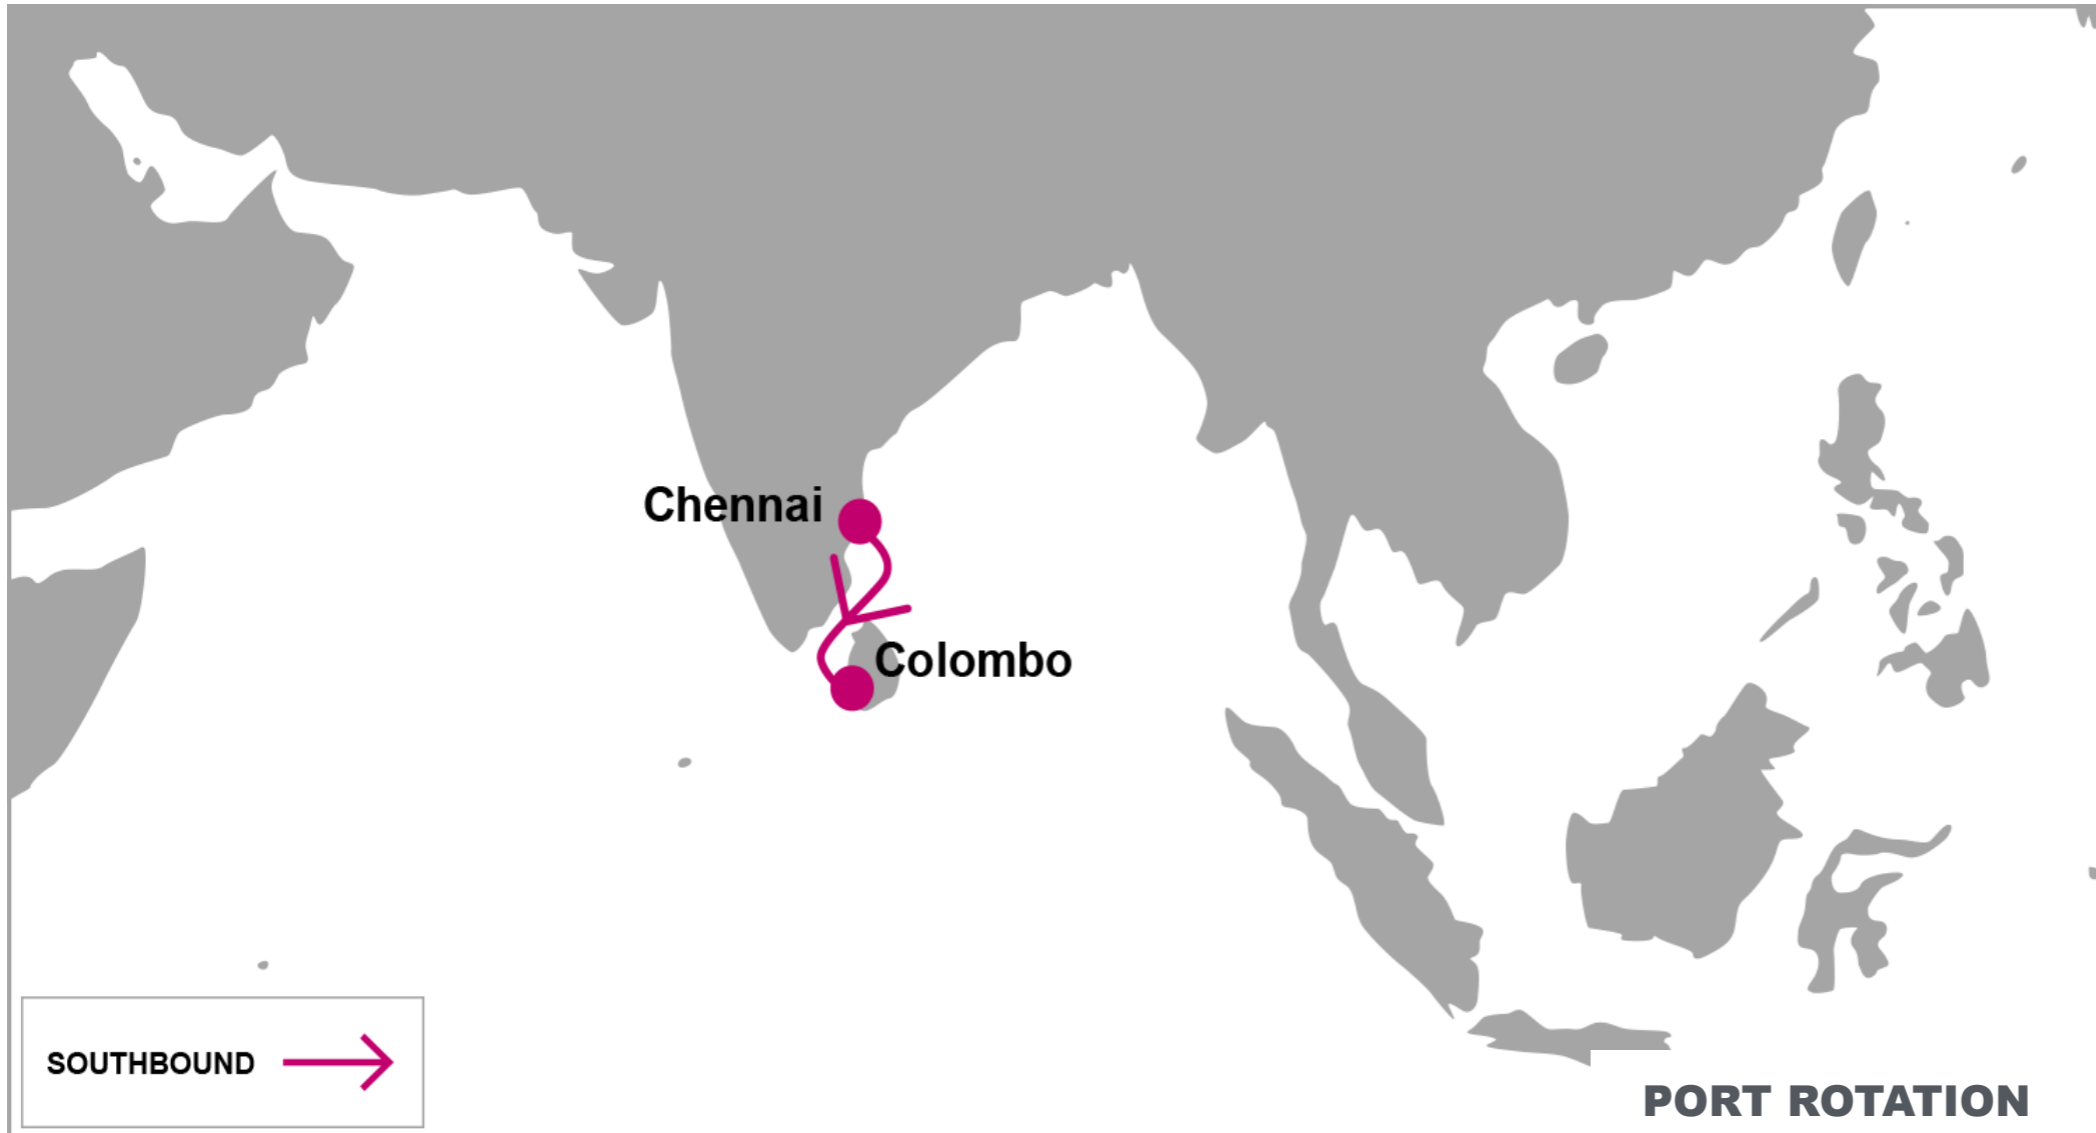

For more information, please click [here](#)

PORT ROTATION

(Terminals are subject to change)

| S/B | CMB |
|-----|-----|
| MAA | 2 |

| ORIGIN | ETA/ETD | TERMINAL |
|---------|---------|---|
| Chennai | WED/THU | DP World Chennai (CCTPL) |
| Colombo | SAT/SUN | Colombo International Container Terminal (CICT) |
| | | |

KEY TRANSIT TABLE - UNLOCODE PORT NAME & COUNTRY NAME

MAA: Chennai, India | **CMB:** Colombo, Sri Lanka

NOTE: Transit times and port rotation are as of now and subject to change