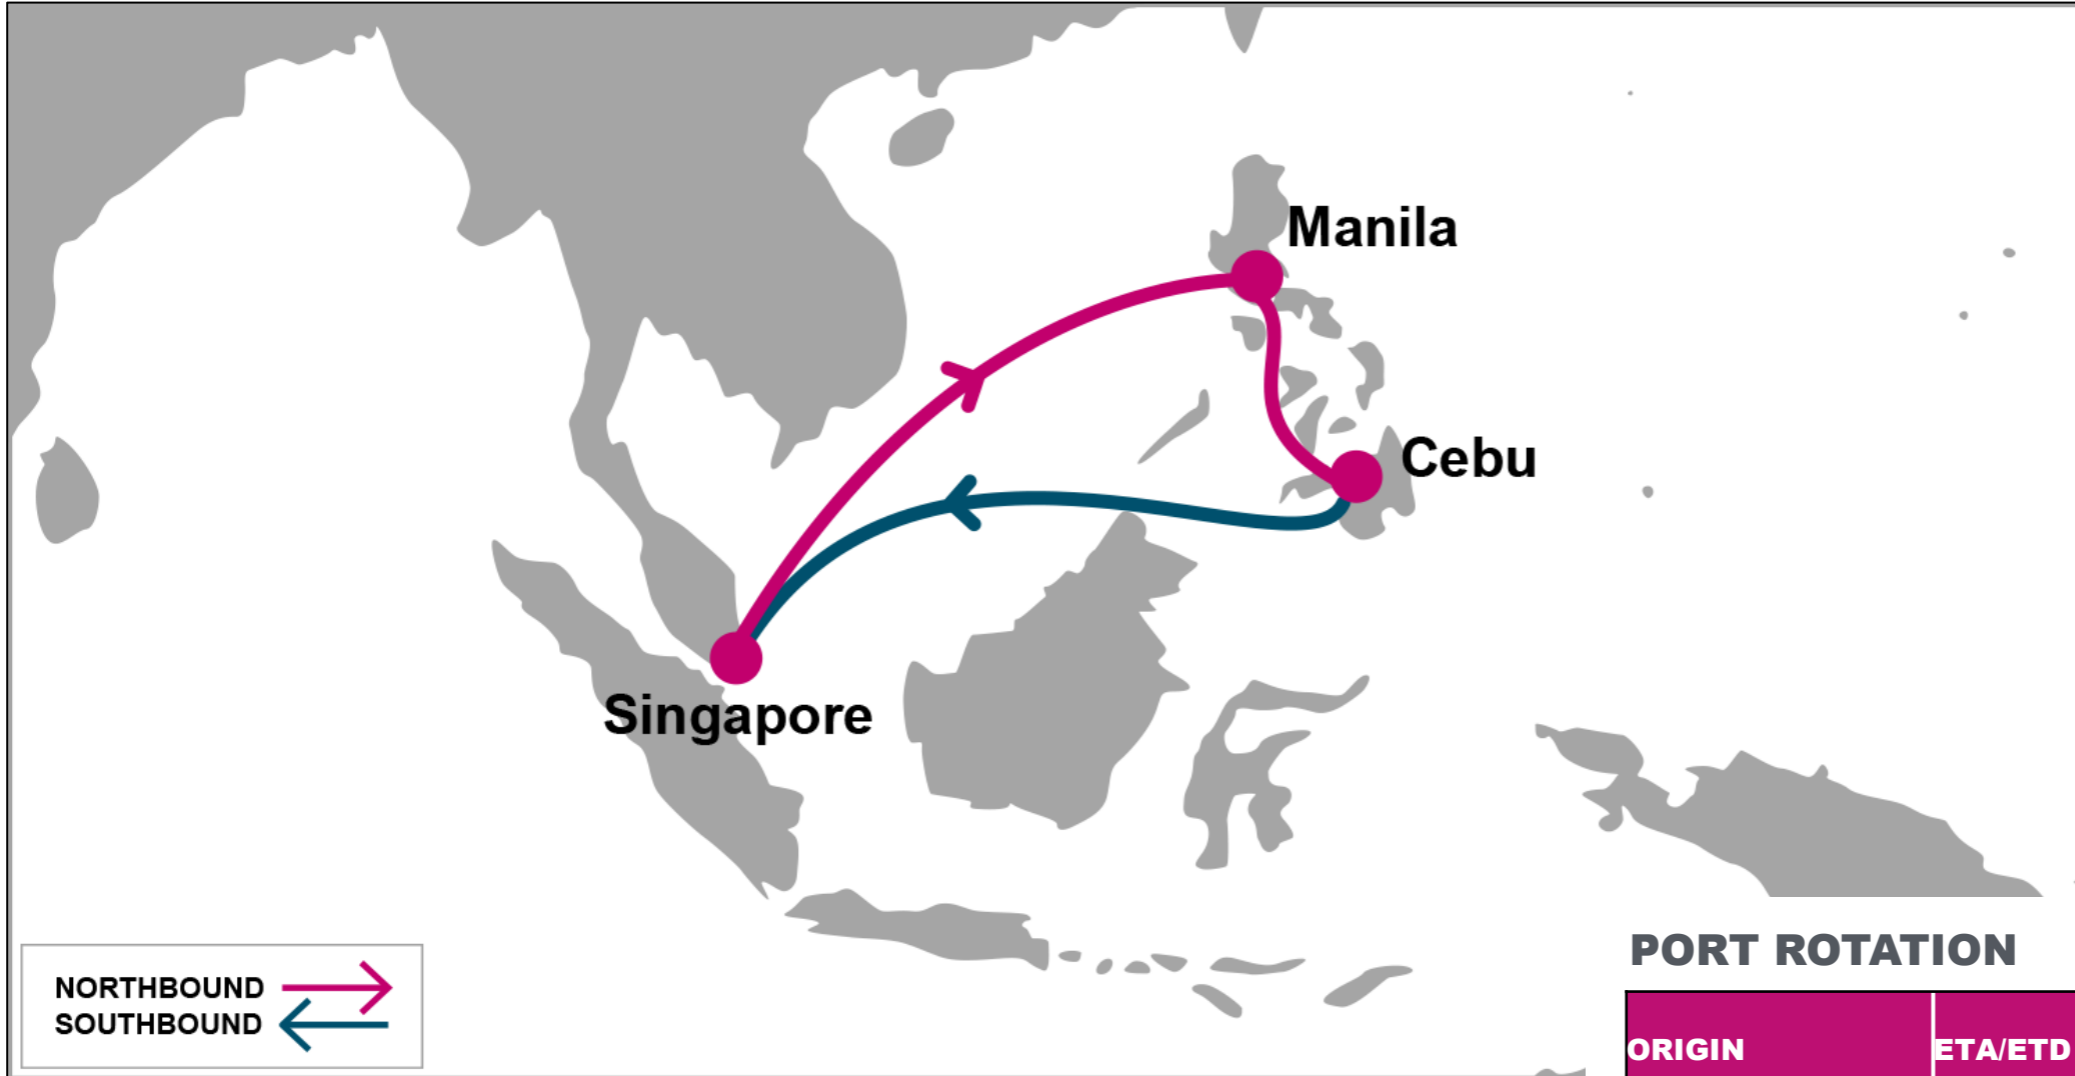

For more information, please click [here](#)

PORT ROTATION

(Terminals are subject to change)

ORIGIN	ETA/ETD	TERMINAL
Singapore	THU/FRI	PSA Singapore
Manila	MON/TUE	Manila International Container Terminal (MICT)
Cebu	THU/FRI	Cebu International Terminal
Turnaround days: 14		

N/B	MNL	CEB	S/B	CEB	SIN
SIN	3	6	MNL	2	9
			CEB		6

KEY TRANSIT TABLE - UNLOCODE PORT NAME & COUNTRY NAME

MNL: Manila, Philippines | **SIN:** Singapore, Singapore | **CEB:** Cebu, Philippines

NOTE: Transit times and port rotation are as of now and subject to change