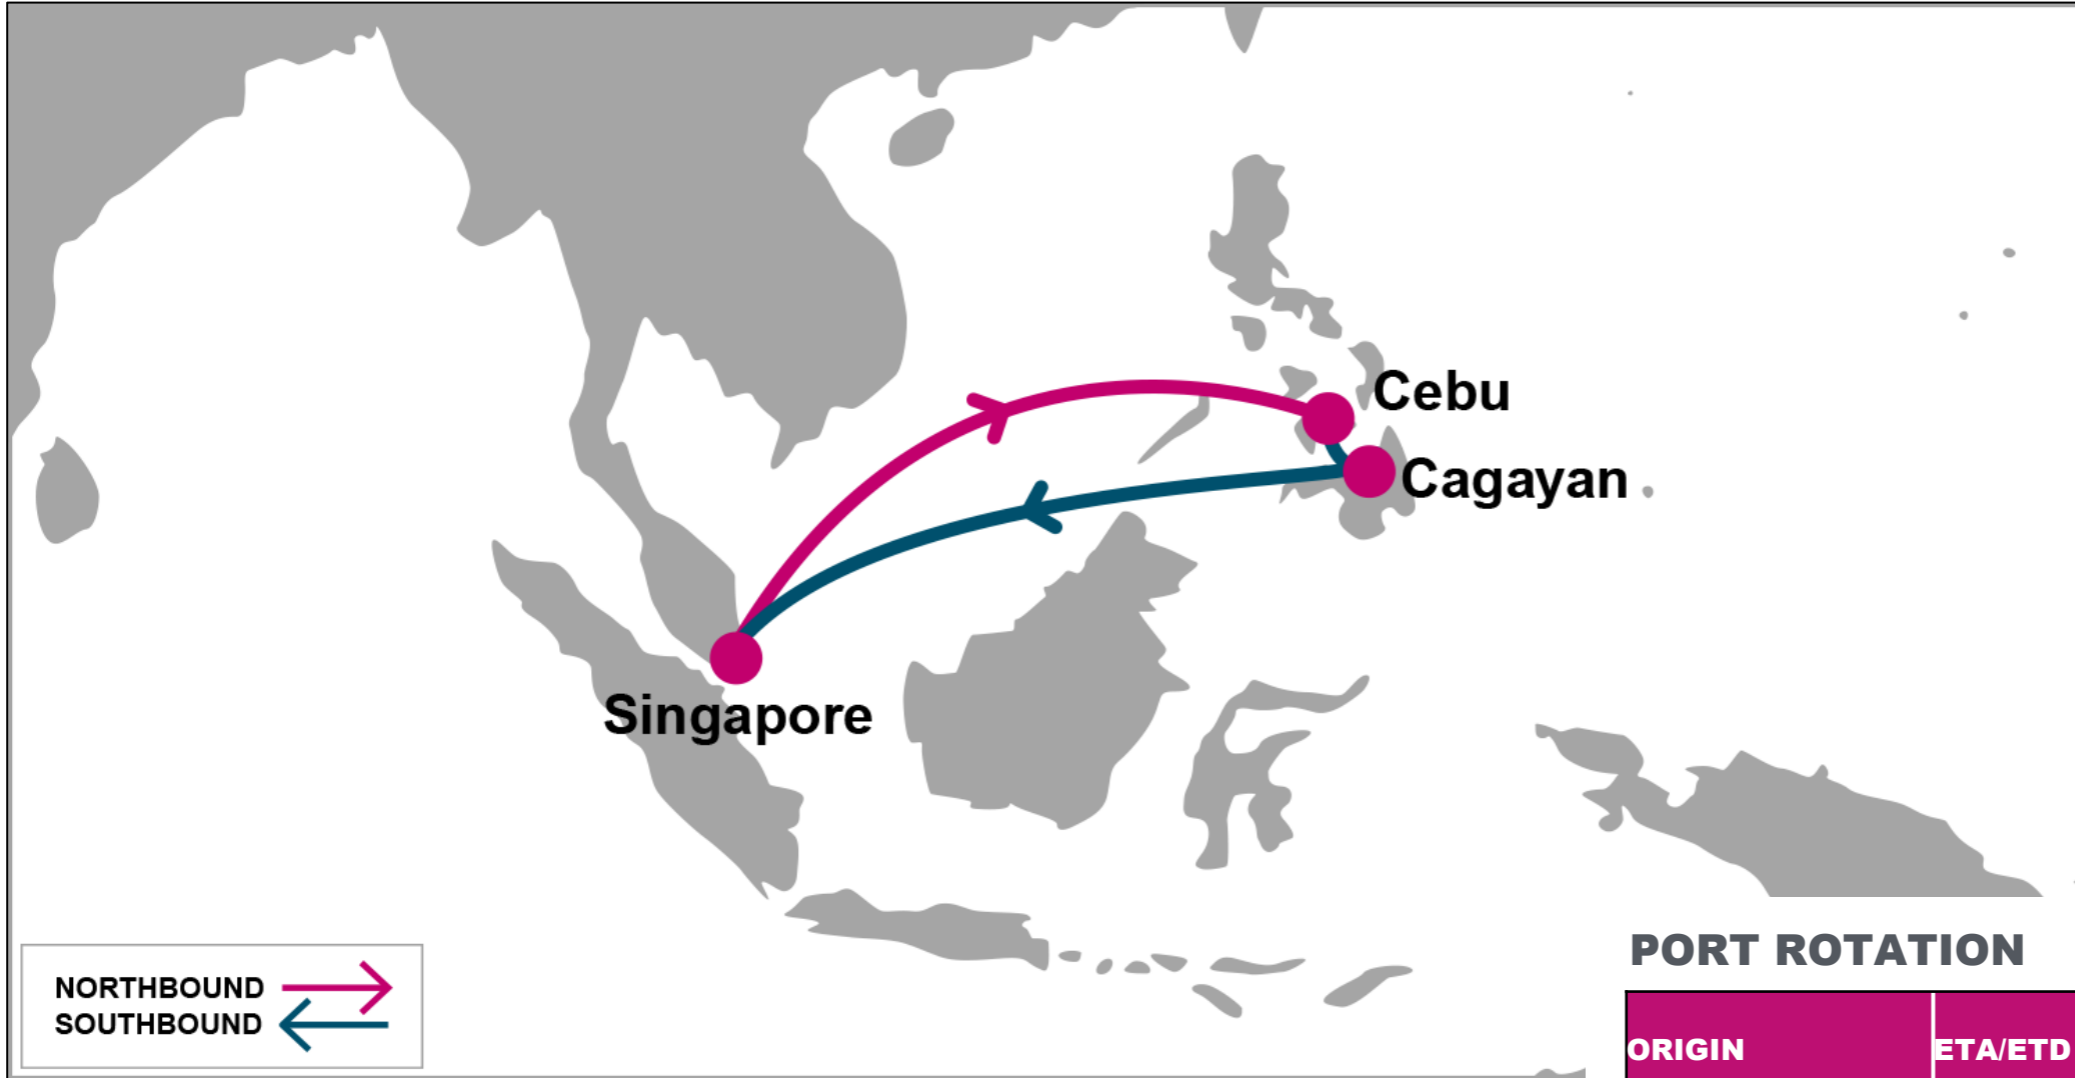

For more information, please click [here](#)

**PORT ROTATION**

(Terminals are subject to change)

| ORIGIN                     | ETA/ETD | TERMINAL                 |
|----------------------------|---------|--------------------------|
| Singapore                  | SUN/MON | PSA Singapore            |
| Cebu                       | SUN/MON | Cebu International Port  |
| Cagayan                    | MON/TUE | Cagayan De Oro Terminals |
| <b>Turnaround days: 14</b> |         |                          |

| N/B | CEB | CGY | S/B | SIN |
|-----|-----|-----|-----|-----|
| SIN | 7   | 8   | CEB | 6   |
|     |     |     | CGY | 5   |

**KEY TRANSIT TABLE** - UNLOCODE PORT NAME & COUNTRY NAME

**CEB:** Cebu, Philippines | **SIN:** Singapore, Singapore | **CGY:** Cagayan, Philippines

NOTE: Transit times and port rotation are as of now and subject to change