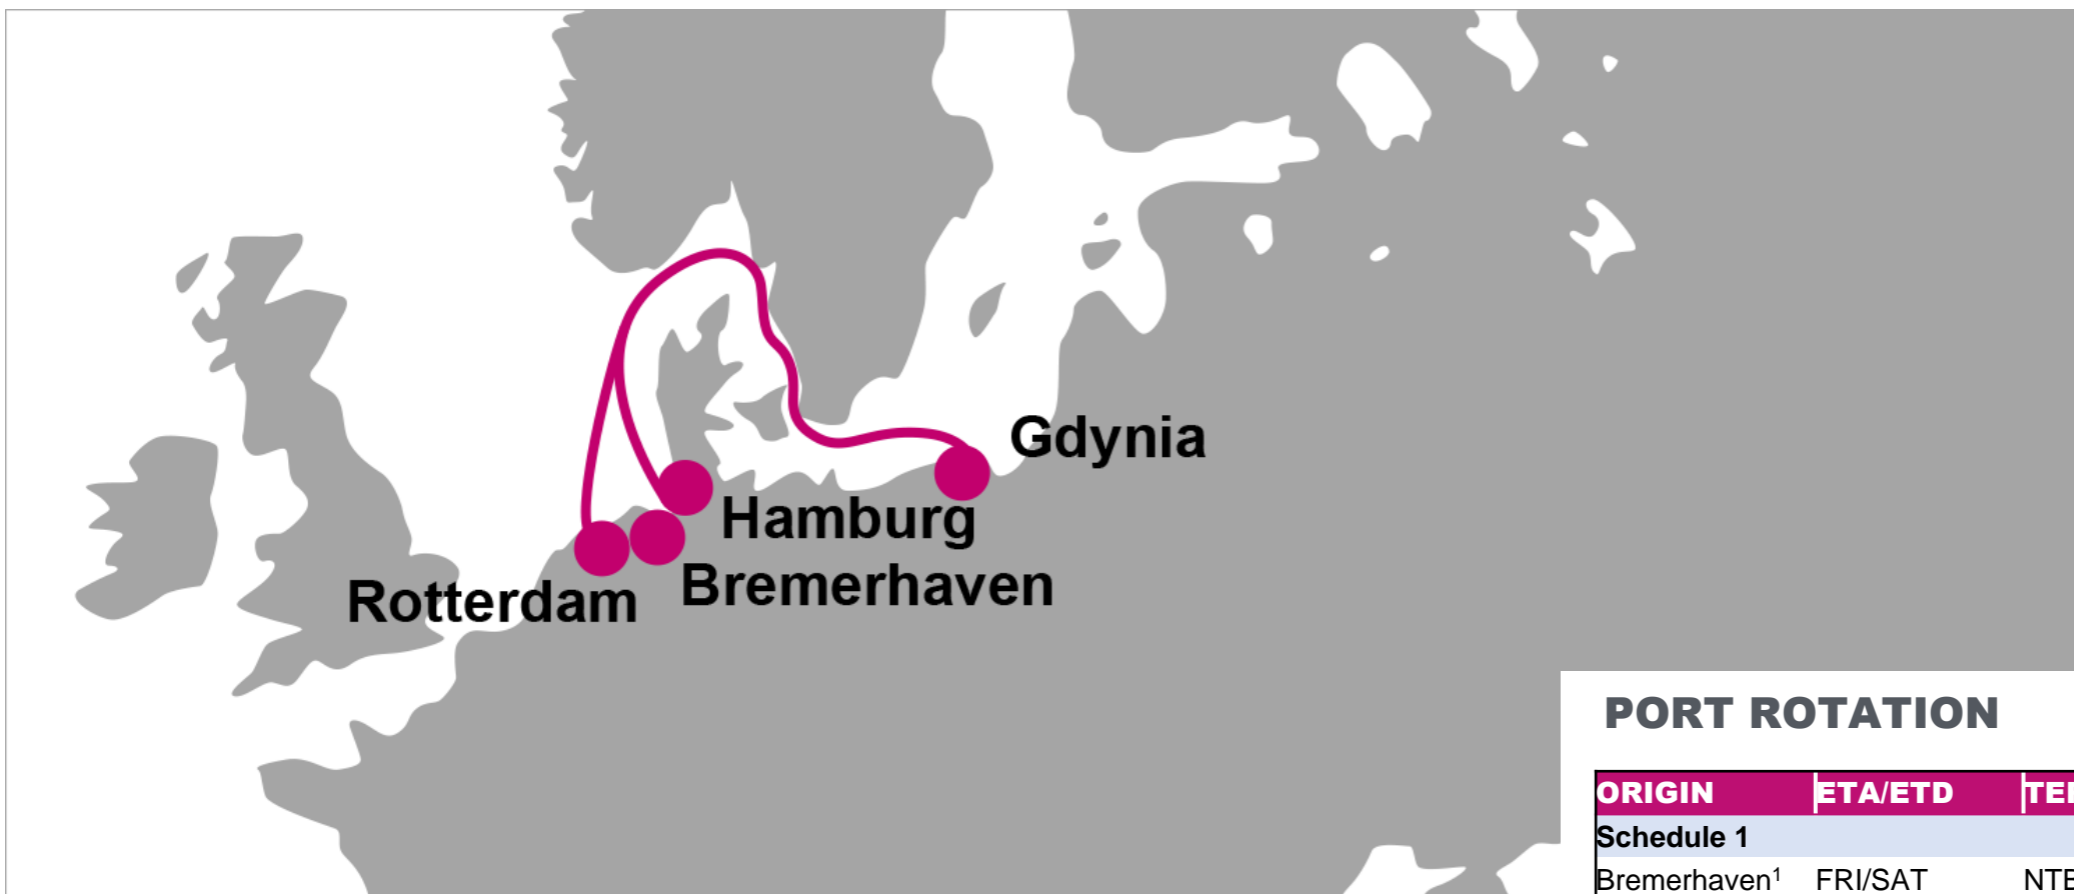

For more information, please click [here](#)

PORT ROTATION

(Terminals are subject to change)

ORIGIN	ETA/ETD	TERMINAL
Schedule 1		
Bremerhaven ¹	FRI/SAT	NTB (Northsea Terminal Bremerhaven)
Bremerhaven ²	SAT/SAT	Eurogate Container Terminal Bremerhaven
Hamburg ¹	SUN/SUN	Hamburg Eurogate Terminal
Hamburg ²	SUN/MON	CTT (HHLA Container Terminal Tollerort)
Hamburg ³	MON/MON	CTA (Container Terminal Altenwerder)
Hamburg ⁴	TUE/TUE	CTB (Container Terminal Burchardkai)
Gdynia	THU/THU	Gdynia Container Terminal S.A.
Schedule 2		
Gdynia	MON/TUE	Gdynia Container Terminal S.A.
Hamburg ²	WED/WED	CTT (HHLA Container Terminal Tollerort)
Hamburg ³	THU/FRI	CTA (Container Terminal Altenwerder)
Hamburg ¹	FRI/FRI	Hamburg Eurogate Terminal
Hamburg ⁴	FRI/FRI	CTB (Container Terminal Burchardkai)
Bremerhaven ²	SAT/SAT	Eurogate Container Terminal Bremerhaven
Schedule 3		
Rotterdam ¹	FRI/SAT	ECT Delta Terminal
Rotterdam ²	SAT/SUN	Rotterdam World Gateway (RWG)
Gdynia	THU/FRI	Gdynia Container Terminal S.A.
Rotterdam ¹	WED/THU	ECT Delta Terminal
Rotterdam ²	THU/FRI	Rotterdam World Gateway (RWG)
Rotterdam ¹	FRI/SAT	ECT Delta Terminal

KEY TRANSIT TABLE - UNLOCODE PORT NAME & COUNTRY NAME

HAM: Hamburg, Germany | RTM: Rotterdam, Netherlands | GDY: Gdynia, Poland | BRV: Bremerhaven, Germany

NOTE: Transit times and port rotation are as of now and subject to change