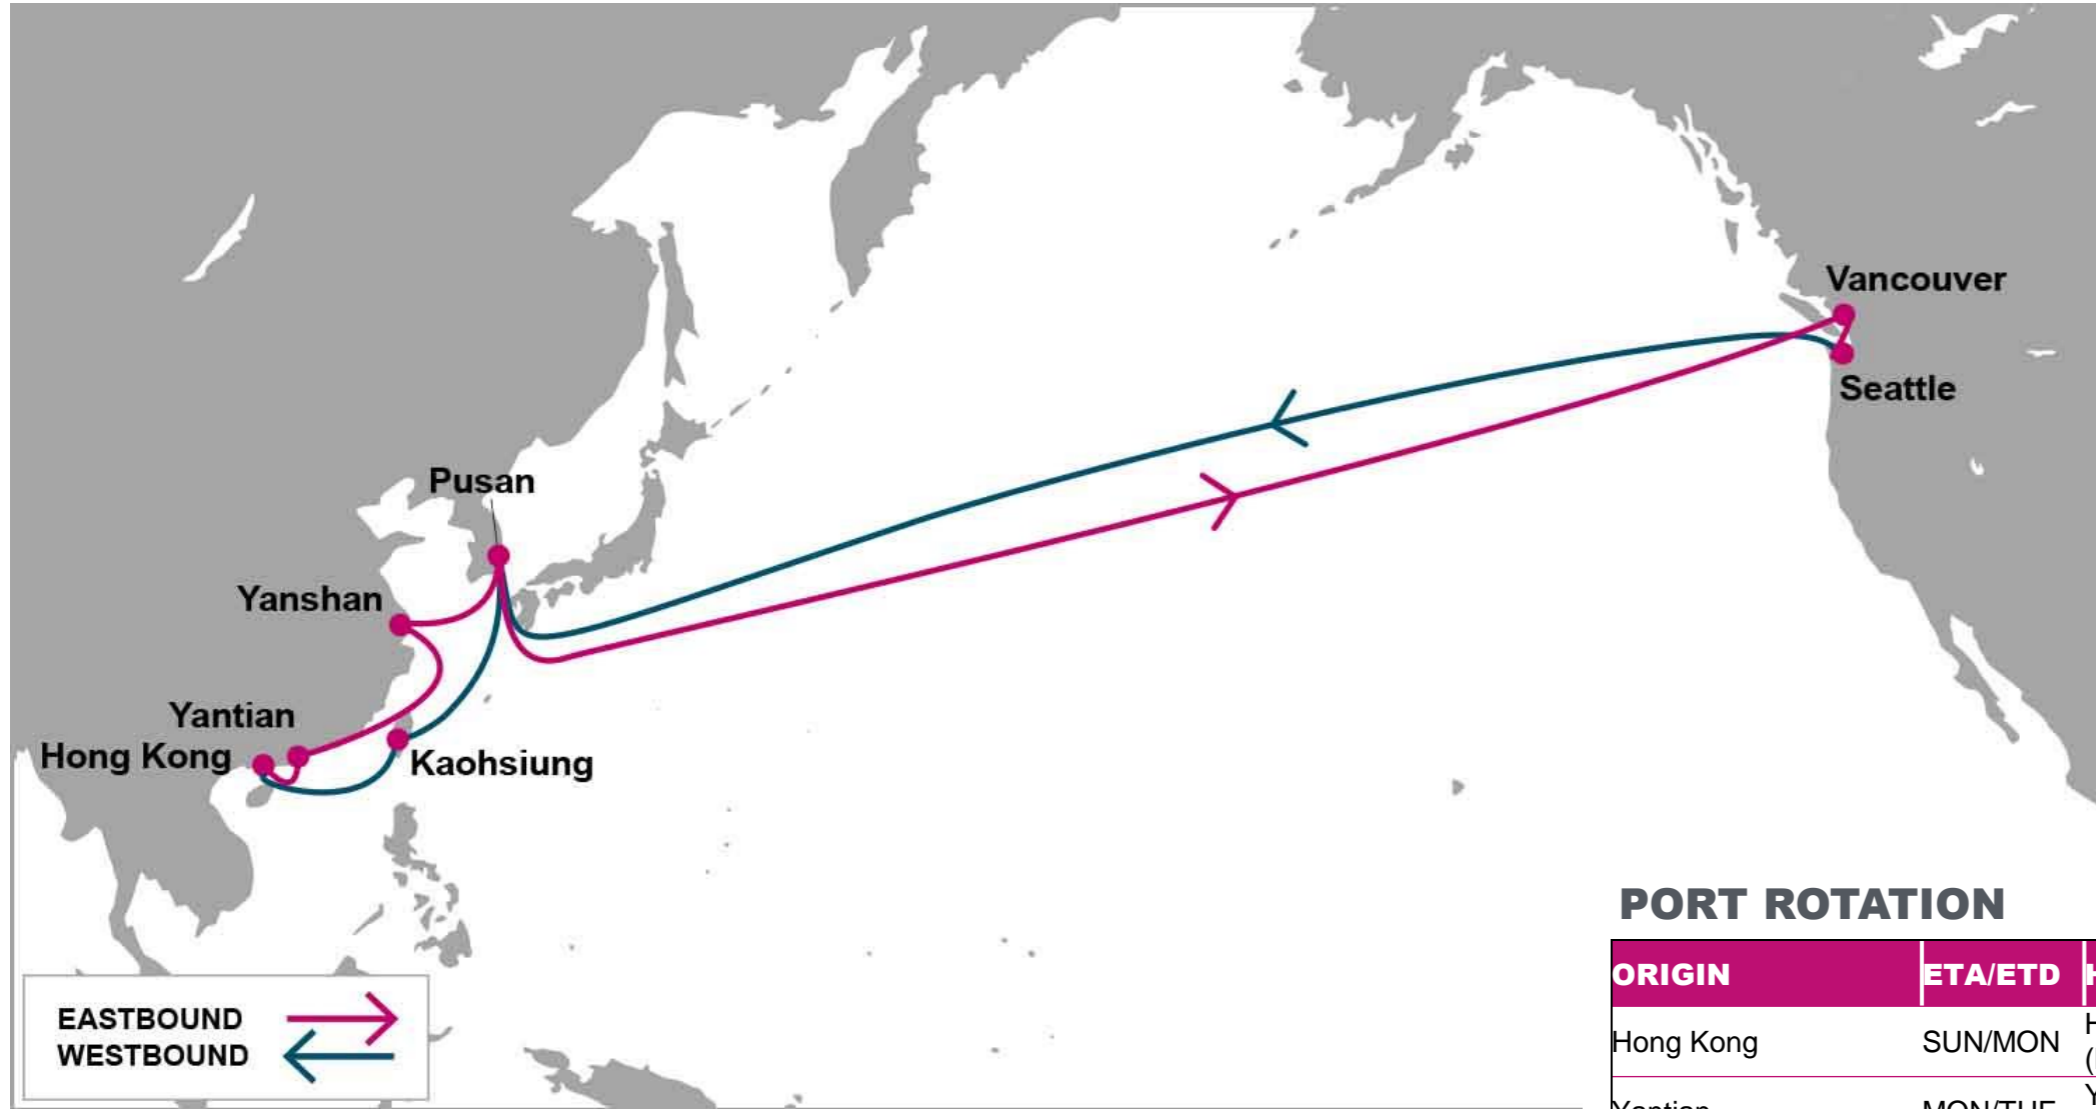

For more information, please click [here](#)

**PORT ROTATION**

(Terminals are subject to change)

ORIGIN	ETA/ETD	Hong Kong Seaport Alliance
Hong Kong	SUN/MON	Hong Kong Seaport Alliance (HKSPA)
Yantian	MON/TUE	Yantian International Container Terminal (YICT)
Shanghai	THU/SAT	SIPG Waigaoqiao Phase II/III (SIPGZCT)
Pusan	SUN/MON	Hyundai Pusan Newport Terminal (HPNT)
Vancouver	FRI/TUE	GCT Deltaport
Seattle	TUE/SAT	SSA Seattle T-18
Pusan	SAT/MON	Hyundai Pusan Newport Terminal (HPNT)
Kaohsiung	THU/FRI	Kao Ming Container Terminal (KMCT)
Hong Kong	SUN/MON	Hong Kong Seaport Alliance (HKSPA)
<b>Turnaround days: 49</b>		

TPEB	VAN	SEA	TPWB	PUS	KHH	HKG	YTN	YSA
HKG	18	22	VAN	18	23	26	27	30
YTN	17	21	SEA	14	19	22	23	26
YSA	13	17						
PUS	11	15						

**KEY TRANSIT TABLE** - UNLOCODE PORT NAME & COUNTRY NAME

**HKG:** Hong Kong, China | **YTN:** Yantian, China | **YSA:** Yangshan, China | **KHH:** Kaohsiung, Taiwan | **PUS:** Pusan, South Korea | **VAN:** Vancouver, Canada | **SEA:** Seattle, USA

NOTE: Transit times and port rotation are as of now and subject to change