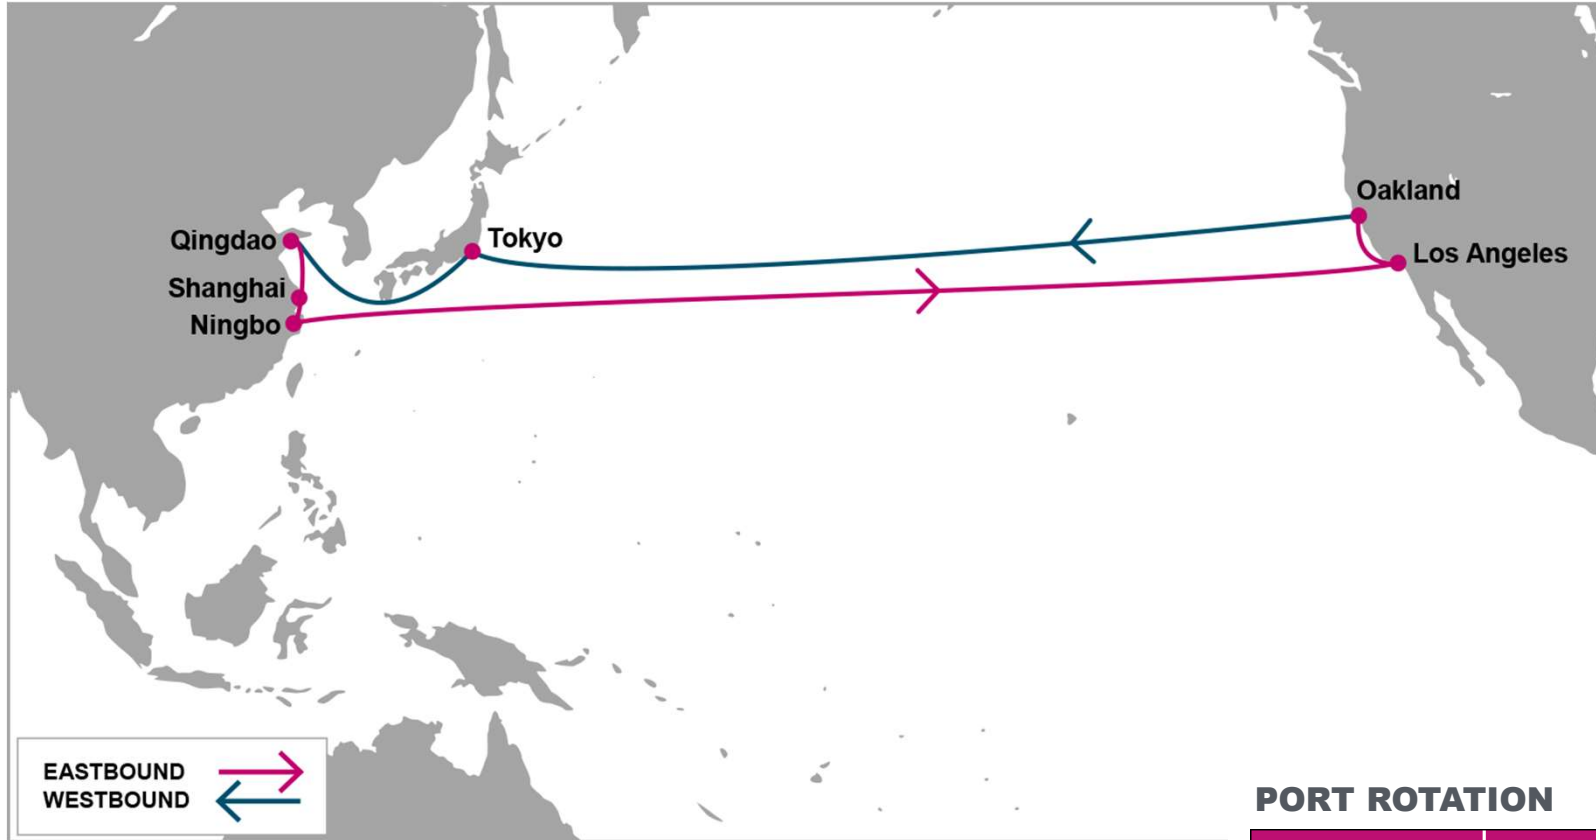

For more information, please click [here](#)

TPEB	LAX	OAK	TPWB	TYO	TAO	SHA	NGB
TAO	17	23	LAX	14	19	21	23
SHA	14	20	OAK	12	17	19	21
NGB	12	18					

PORT ROTATION

(Terminals are subject to change)

ORIGIN	ETA/ETD	TERMINAL
Qingdao	SUN/MON	Qingdao Qianwan Container Terminal
Shanghai	TUE/THU	Wai Gao Qiao Phase 2 (SIPG Zhendong Container terminal Branch)
Ningbo	THU/SAT	Ningbo Beilun Second Container Terminal
Los Angeles	THU/TUE	Long Beach terminal
Oakland	WED/THU	Oakland International Container Terminal
Tokyo	TUE/WED	Ohi No.1-2 Terminal
Qingdao	SUN/MON	Ningbo Beilun Second Container Terminal
Turnaround days: 42		

KEY TRANSIT TABLE - UNLOCODE PORT NAME & COUNTRY NAME

TAO: Qingdao, China | **NGB:** Ningbo, China | **SHA:** Shanghai, China | **TYO:** Tokyo, Japan | **LAX:** Los Angeles, USA | **OAK:** Oakland, USA

NOTE: Transit times and port rotation are as of now and subject to change