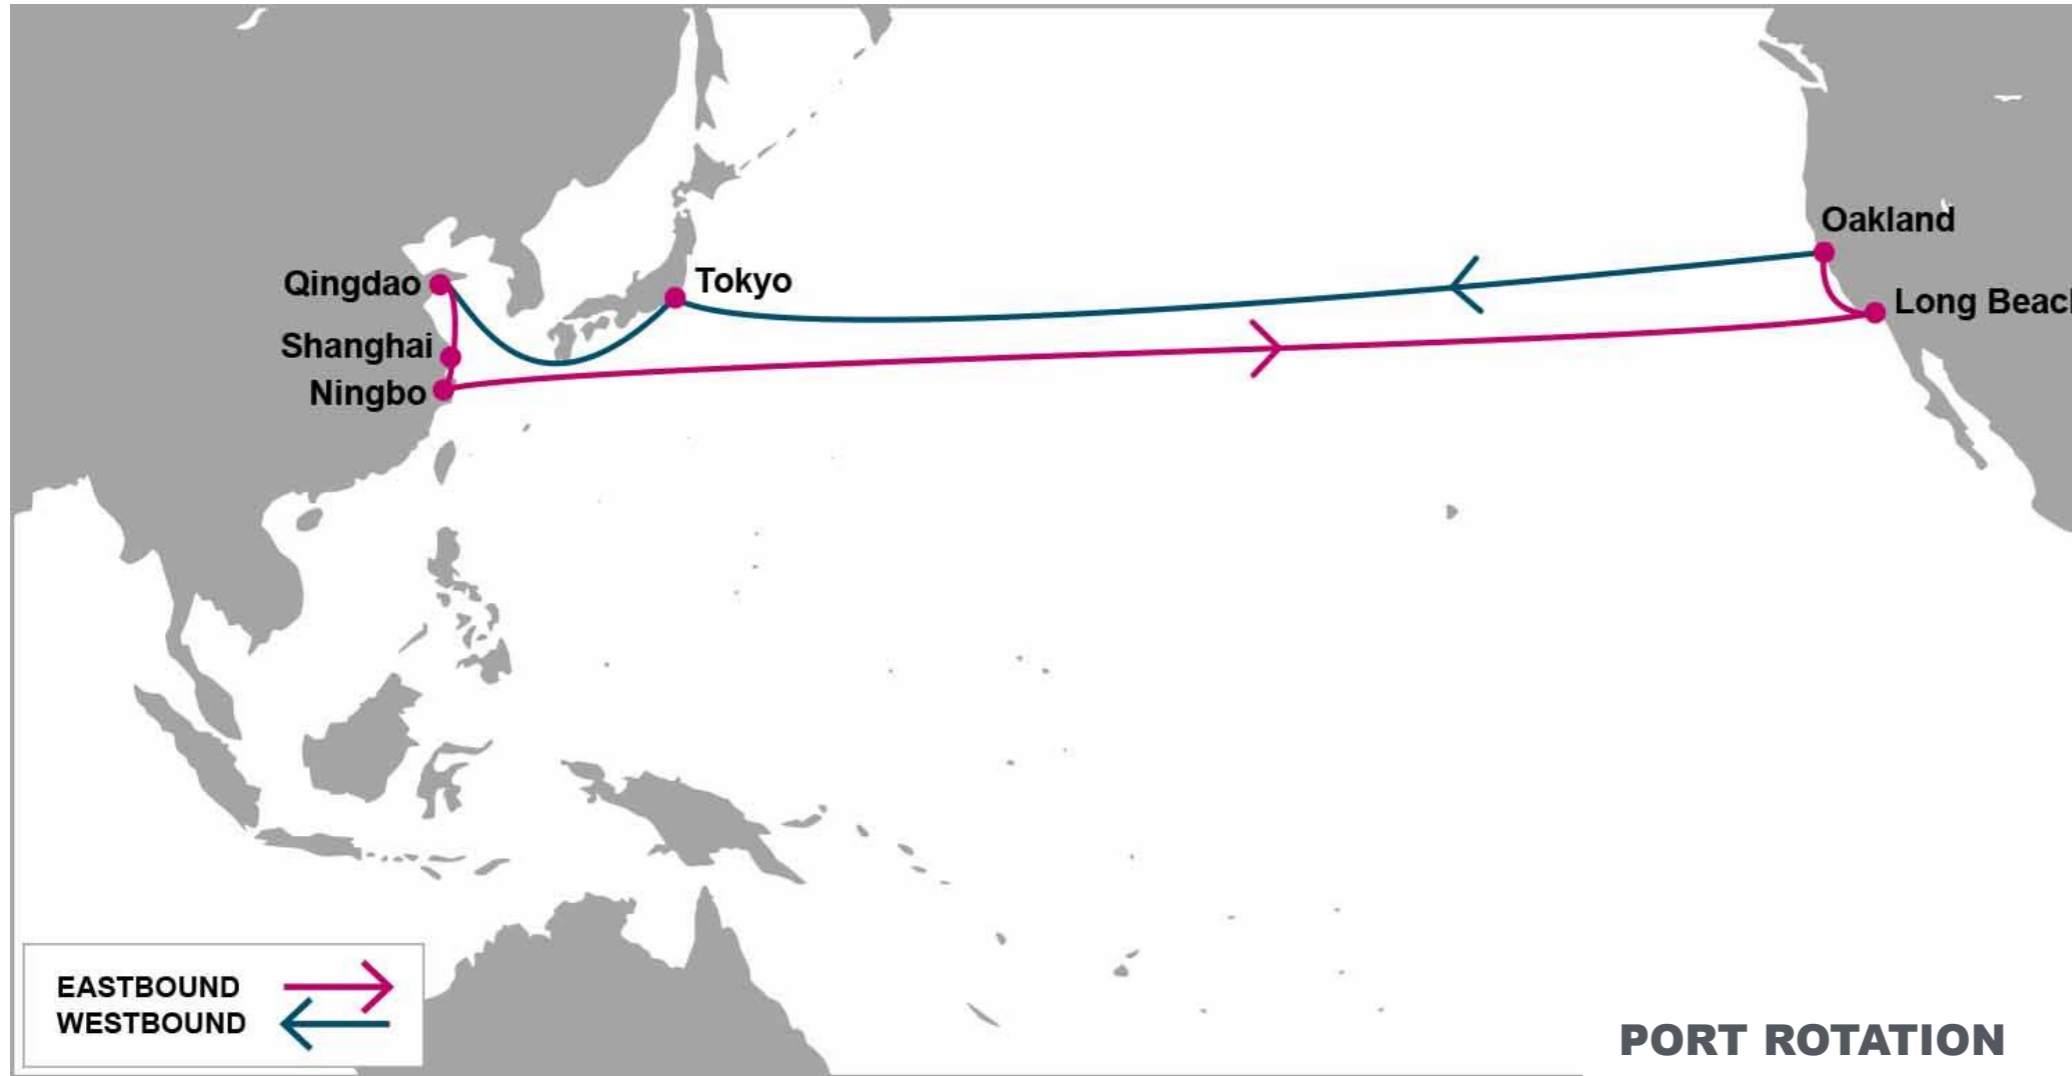

For more information, please click [here](#)

**PORT ROTATION**

(Terminals are subject to change)

ORIGIN	ETA/ETD	TERMINAL
Qingdao	SUN/MON	Qingdao Qianwan Container Terminal (QQCT)
Shanghai	TUE/THU	SIPG Waigaoqiao Phase II/III (SIPGZCT)
Ningbo	THU/SAT	Ningbo Beilun International/First Container Terminals (NBCT)
Long Beach	THU/TUE	International Transportation Service (ITS)
Oakland	WED/THU	Oakland International Container Terminal (OICT)
Tokyo	TUE/WED	Ohi No.1-2 Terminal
Qingdao	SUN/MON	Qingdao Qianwan Container Terminal (QQCT)
<b>Turnaround days: 42</b>		

TPEB	LGB	OAK	TPWB	TYO	TAO	SHA	NGB
TAO	17	23	LGB	14	19	21	23
SHA	14	20	OAK	12	17	19	21
NGB	12	18					

KEY TRANSIT TABLE - UNLOCODE PORT NAME & COUNTRY NAME

TAO: Qingdao, China | NGB: Ningbo, China | SHA: Shanghai, China | TYO: Tokyo, Japan | LGB: Long Beach, USA | OAK: Oakland, USA

NOTE: Transit times and port rotation are as of now and subject to change