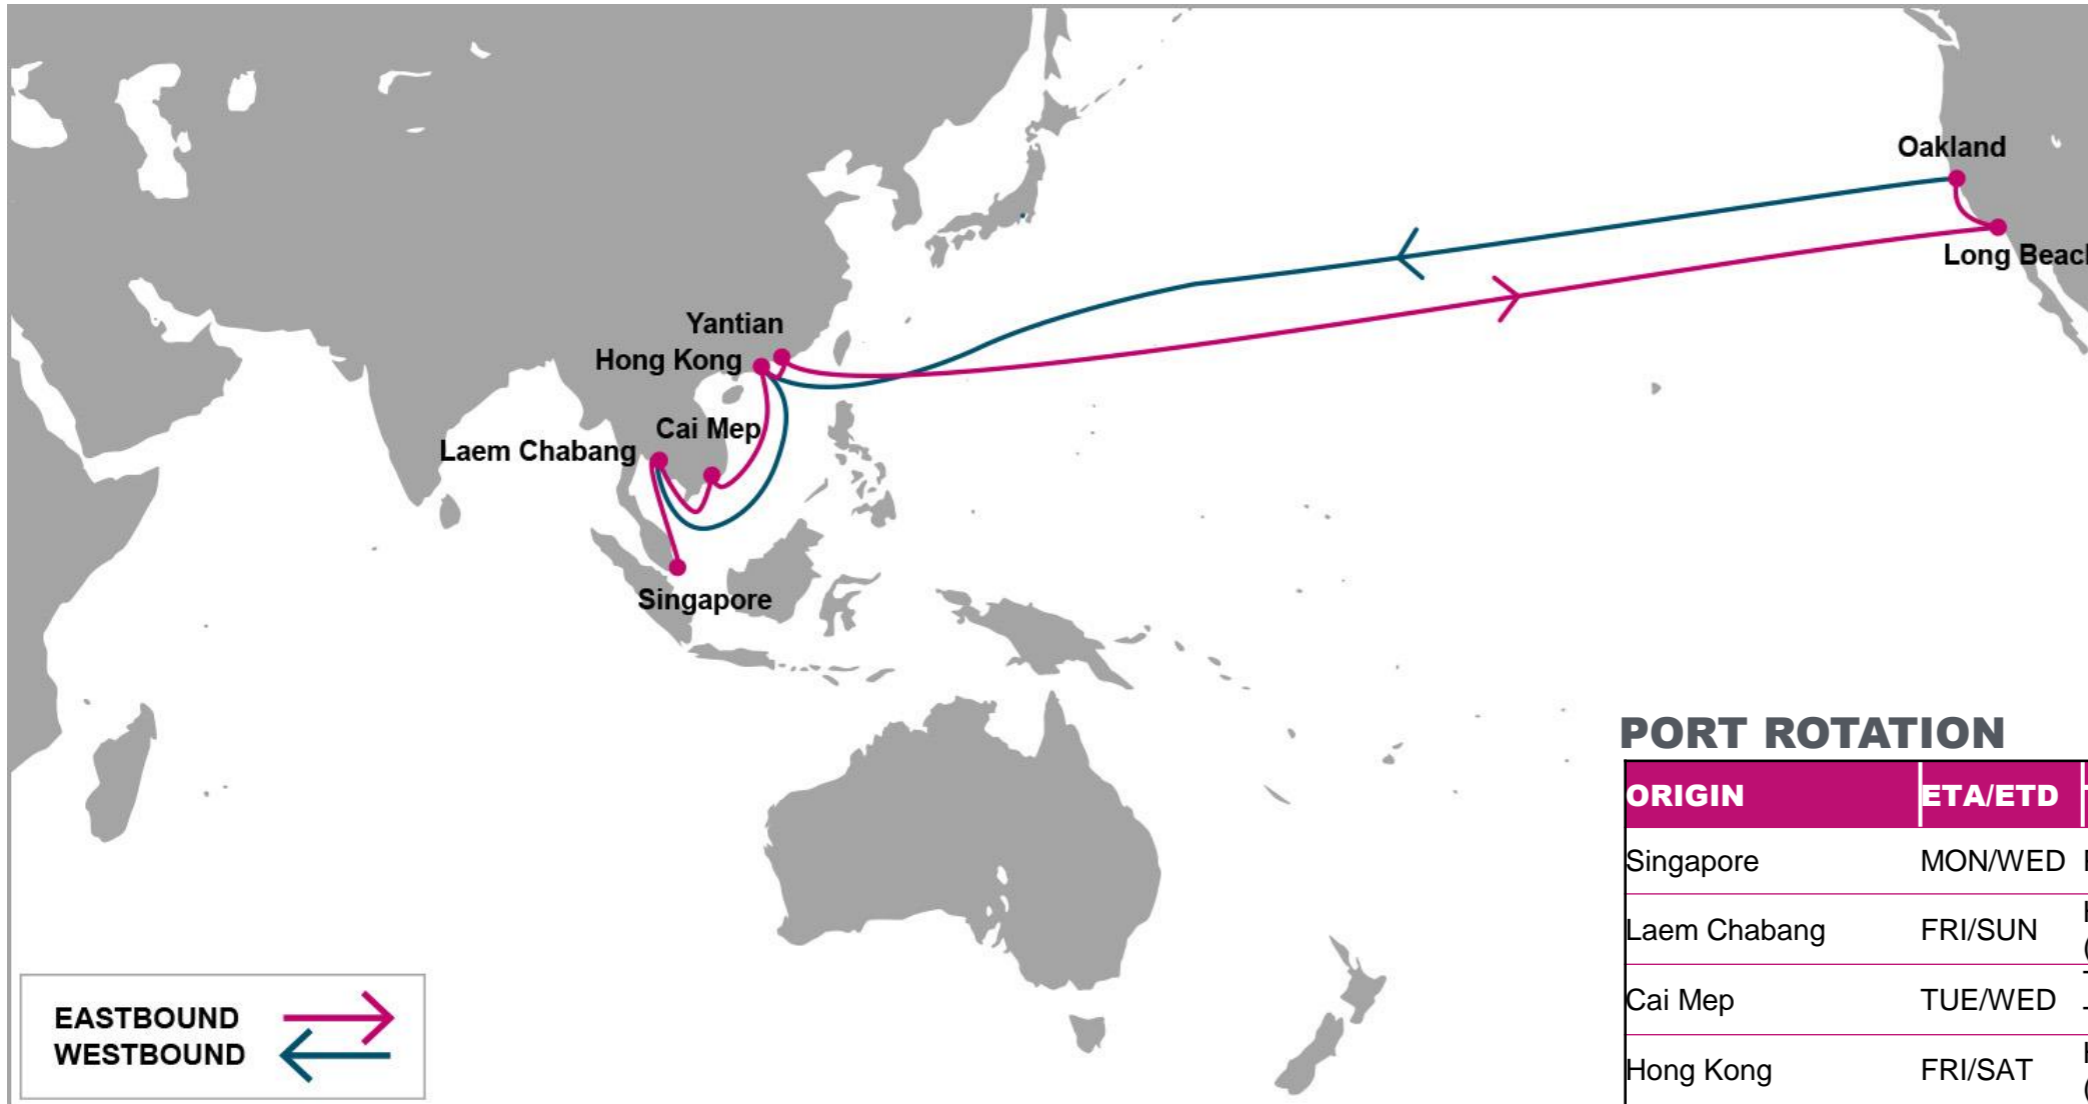

For more information, please click [here](#)

TPEB	LGB	OAK	TPWB	HKG	LCH	CMP	SIN
SIN	26	33	LGB	20	25	28	31
LCH	22	29	OAK	17	22	25	28
CMP	19	26					
HKG	16	23					
YTN	14	21					

PORT ROTATION

(Terminals are subject to change)

ORIGIN	ETA/ETD	TERMINAL
Singapore	MON/WED	PSA Singapore
Laem Chabang	FRI/SUN	Hutchison Laem Chabang Terminal (HLT)
Cai Mep	TUE/WED	Tan Cang Cai Mep International Terminal (TCIT)
Hong Kong	FRI/SAT	Hong Kong Seaport Alliance (HKSPA)
Yantian	SAT/MON	Yantian International Container Terminal (YICT)
Los Angeles/Long Beach	MON/MON	International Transportation Service (ITS)
Oakland	WED/FRI	Oakland International Container Terminal (OICT)
Hong Kong	SUN/MON	Hong Kong Seaport Alliance (HKSPA)
Singapore	MON/WED	PSA Singapore
Turnaround days: 63		

KEY TRANSIT TABLE - UNLOCODE PORT NAME & COUNTRY NAME

SIN: Singapore, Singapore | **LCH:** Laem Chabang, Thailand | **CMP:** Cai Mep, Vietnam | **HKG:** Hong Kong, China | **YTN:** Yantian, China | **LGB:** Long Beach, USA | **OAK:** Oakland, USA

NOTE: Transit times and port rotation are as of now and subject to change