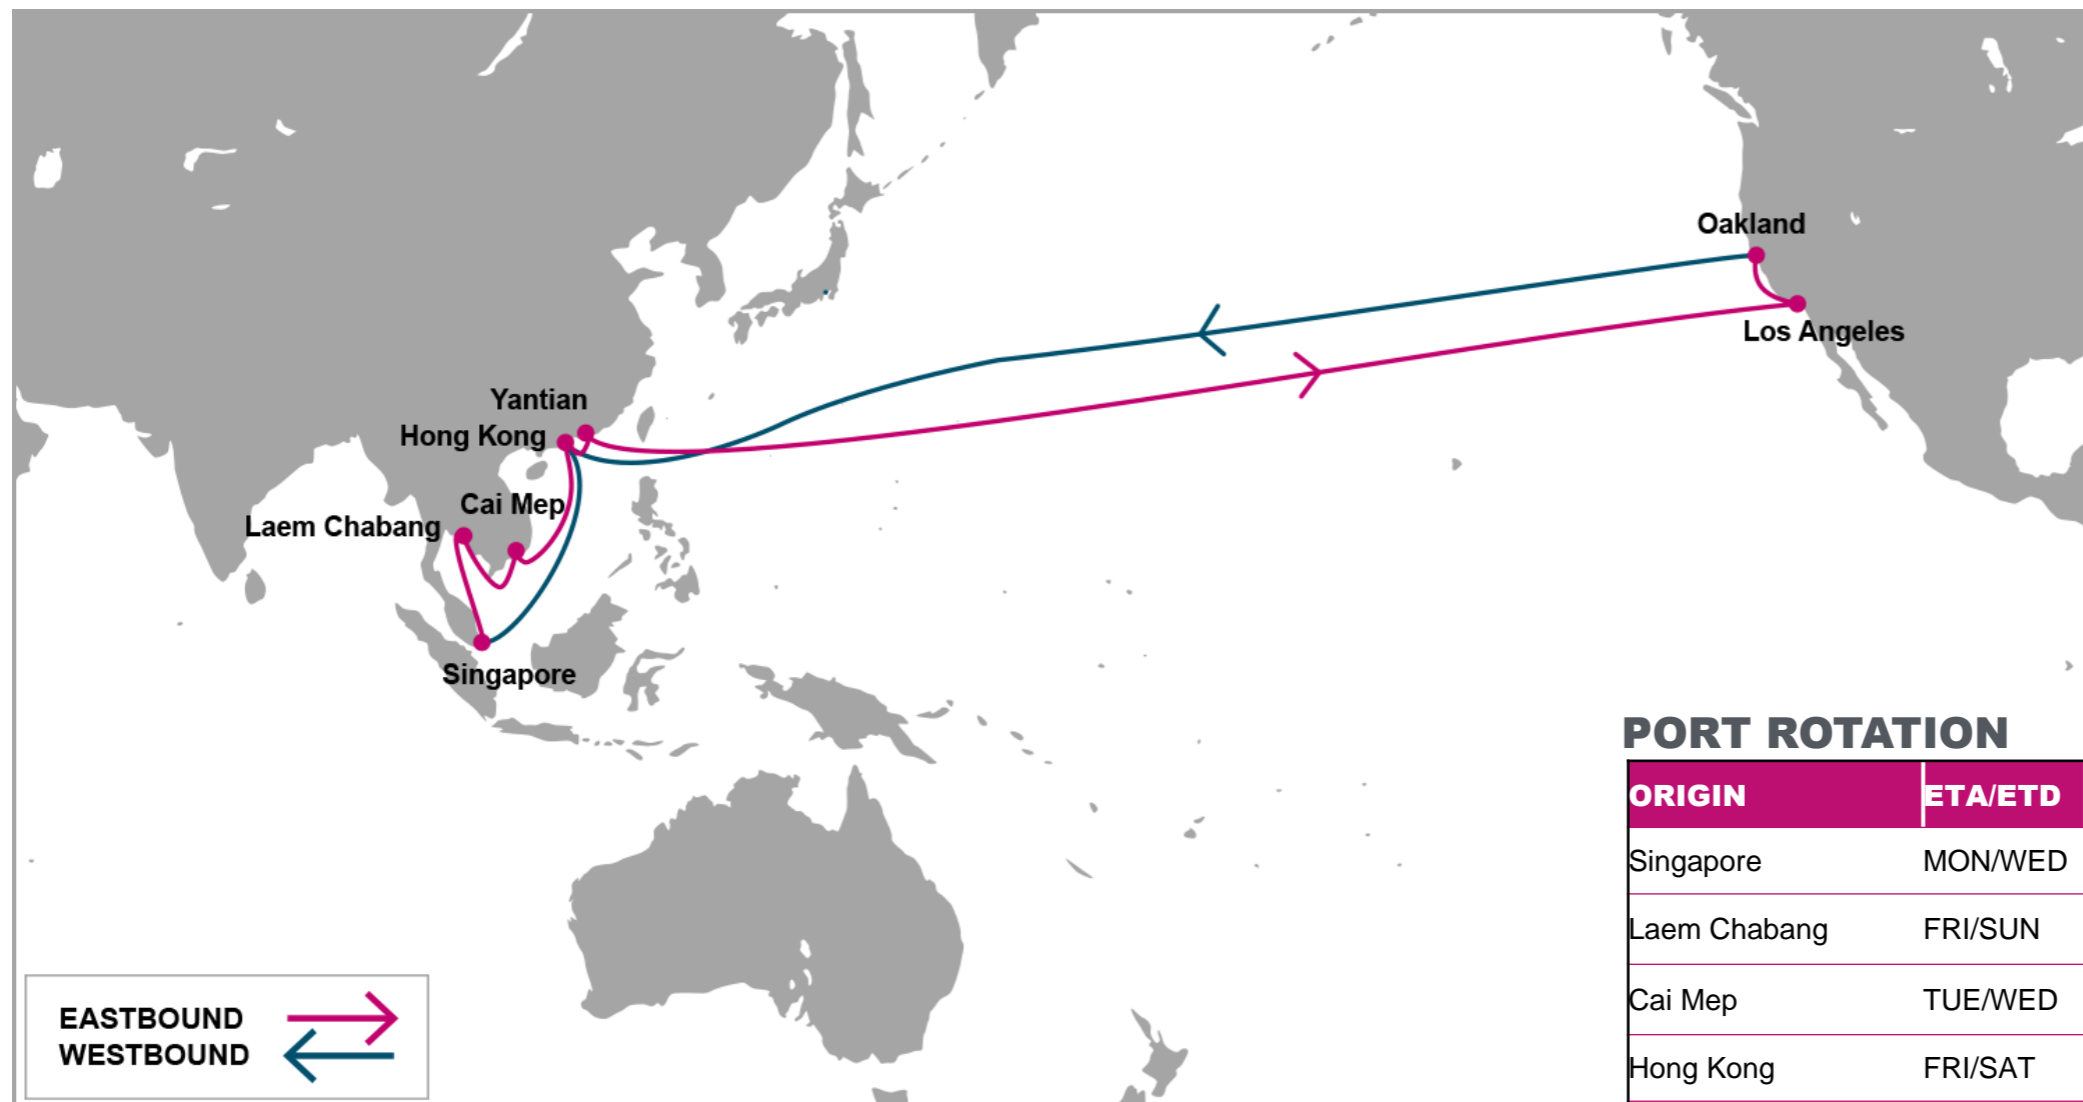

For more information, please click [here](#)

PORT ROTATION

(Terminals are subject to change)

ORIGIN	ETA/ETD	TERMINAL
Singapore	MON/WED	PSA Singapore
Laem Chabang	FRI/SUN	Hutchison Laem Chabang Terminal (HLT)
Cai Mep	TUE/WED	Tan Cang Cai Mep International Terminal (TCIT)
Hong Kong	FRI/SAT	Modern Terminal
Yantian	SAT/MON	Yantian International Container Terminal (YICT)
Los Angeles	MON/MON	Trapac Container Terminal
Oakland	WED/FRI	Oakland International Container Terminal (OICT)
Hong Kong	MON/TUE	Modern Terminal
Singapore	MON/WED	PSA Singapore
Turnaround days: 63		

TPEB	LAX	OAK	TPWB	HKG	SIN	LCH	CMP	YTN
SIN	26	35	LAX	21	28	32	36	40
LCH	22	31	OAK	17	24	28	32	36
CMP	19	28						
HKG	16	25						
YTN	14	23						

KEY TRANSIT TABLE - UNLOCODE PORT NAME & COUNTRY NAME

SIN: Singapore, Singapore | **LCH:** Laem Chabang, Thailand | **CMP:** Cai Mep, Vietnam | **HKG:** Hong Kong, China | **YTN:** Yantian, China | **LAX:** Los Angeles, USA | **OAK:** Oakland, USA

NOTE: Transit times and port rotation are as of now and subject to change