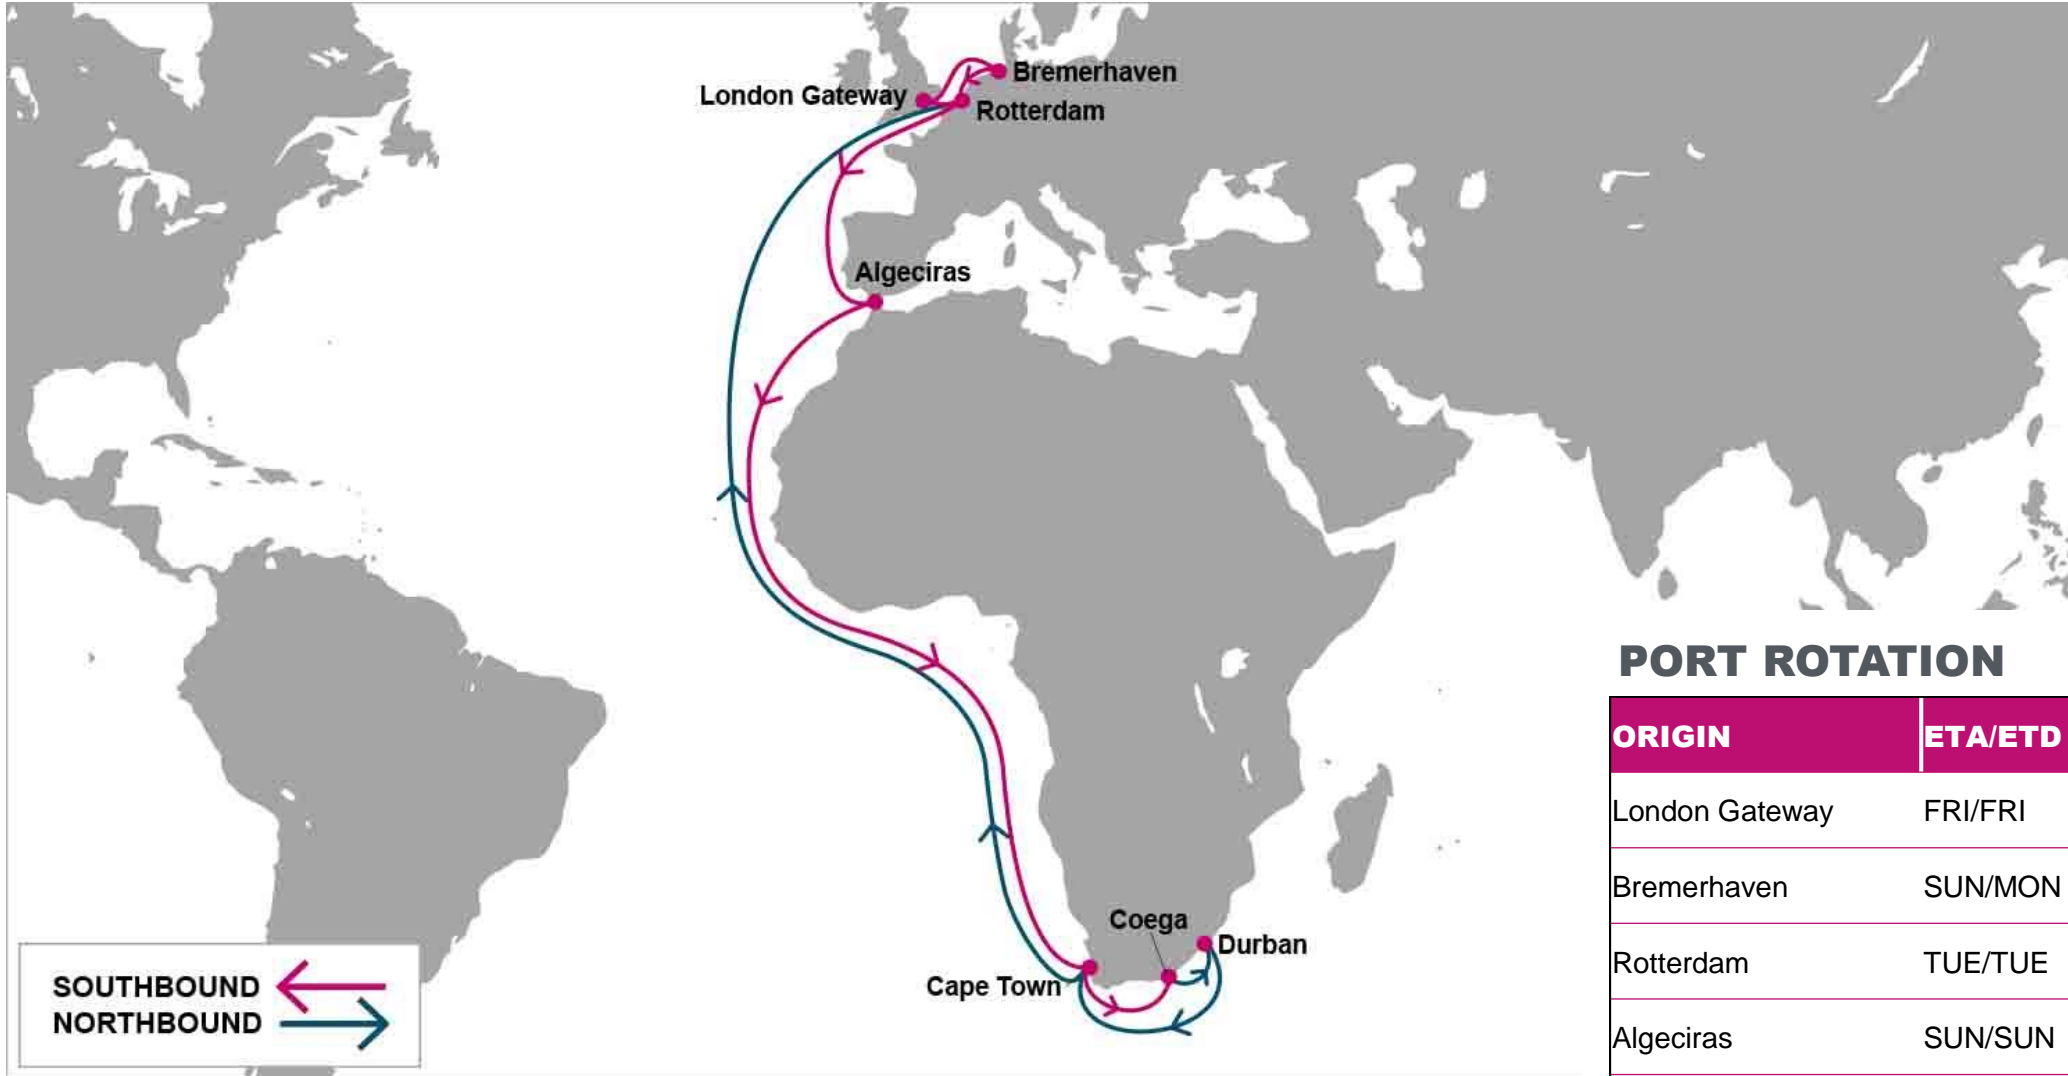

For more information, please click [here](#)

PORT ROTATION

(Terminals are subject to change)

ORIGIN	ETA/ETD	TERMINAL
London Gateway	FRI/FRI	DP World London Gateway Port
Bremerhaven	SUN/MON	Northsea Terminal Bremerhaven (NTB)
Rotterdam	TUE/TUE	APM Terminals Rotterdam
Algeciras	SUN/SUN	Total Terminal International (TTI)
Cape Town	SAT/SUN	Transnet Cape Town Container Terminal
Coega	TUE/WED	Transnet Ngqura Container Terminal
Durban	FRI/MON	Transnet Durban Container Terminal
Cape Town	SUN/TUE	Transnet Cape Town Container Terminal
Rotterdam	WED/THU	APM Terminals Rotterdam
London Gateway	FRI/FRI	DP World London Gateway Port
Turnaround days: 56		

S/B	ALG	CPT	ZBA	DUR	N/B	ALG	RTM	LGP	BRV	ALG
LGP	9	22	25	28	ZBA	24	27	29	31	38
BRV	6	19	22	25	DUR	20	23	25	27	34
RTM	5	18	21	24	CPT	12	15	17	19	26
ALG		13	16	19						

KEY TRANSIT TABLE - UNLOCODE PORT NAME & COUNTRY NAME

LGP: London Gateway, UK | BRV: Bremerhaven, Germany | RTM: Rotterdam, Netherland | ALG: Algeciras, Spain | CPT: Cape Town, South Africa | ZBA: Ngqura, South Africa | DUR: Durban, South Africa |

NOTE: Transit times and port rotation are as of now and subject to change