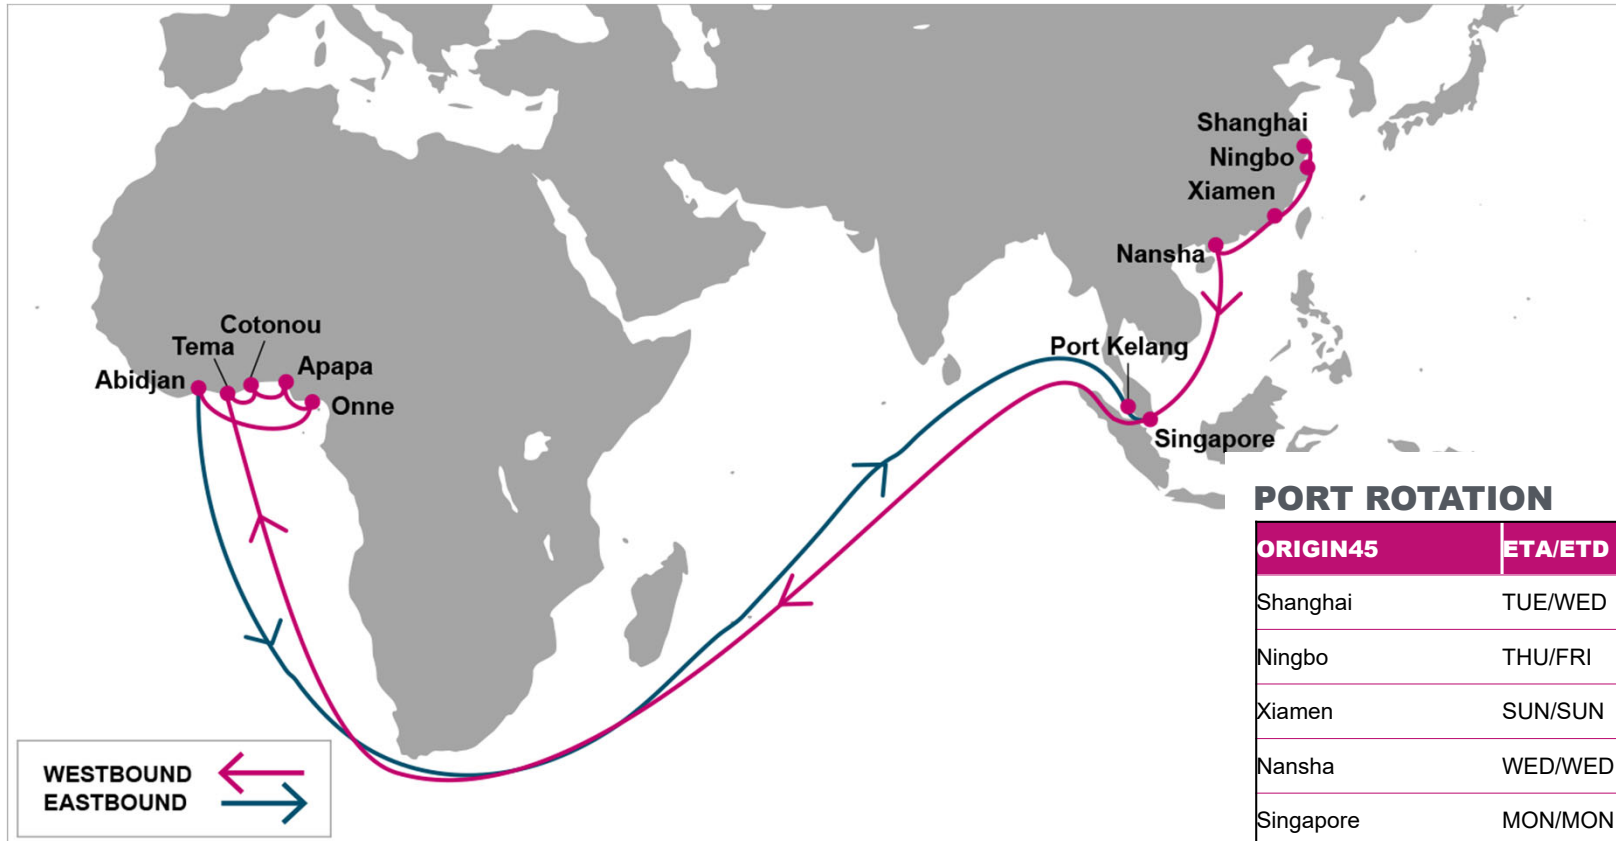

For more information, please click [here](#)

**PORT ROTATION**

(Terminals are subject to change)

ORIGIN45	ETA/ETD	TERMINAL
Shanghai	TUE/WED	Shanghai WaiGaoQiao Phase V (Mingdong) Terminal
Ningbo	THU/FRI	Zhoushan Yongzhou Container Terminal (YZCT)
Xiamen	SUN/SUN	Xiamen Haitian Container Terminal (XHCT)
Nansha	WED/WED	Guangzhou South China Oceangate Container Terminal
Singapore	MON/MON	PSA Singapore
Tema	SAT/SUN	Meridian Port Services (MPS) – Terminal 3
Cotonou	MON/TUE	Benin Terminal (SMTC)
Apapa	TUE/WED	Apapa Terminals Apapa Ltd
Onne	THU/SAT	WACT
Abidjan	MON/WED	Abidjan Terminal
Port Kelang	SUN/SUN	Westports
Singapore	MON/TUE	PSA Singapore
<b>Turnaround days: 84</b>		

**KEY TRANSIT TABLE - UNLOCODE PORT NAME & COUNTRY NAME**

**SHA:** Shanghai, China | **NGB:** Ningbo, China | **XMN:** Xiamen, China | **SHK:** Shekou, China | **NSA:** Nansha, China | **SIN:** Singapore, Singapore | **COO:** Cotonou, Benin | **TEM:** Tema, Ghana | **LFW:** Lome, Togo | **ONN:** Onne, Nigeria | **APP:** Apapa, Nigeria | **ABJ:** Abidjan, Côte d'Ivoire | **PKG:** Port Kelang, Malaysia

NOTE: Transit times and port rotation are as of now and subject to change