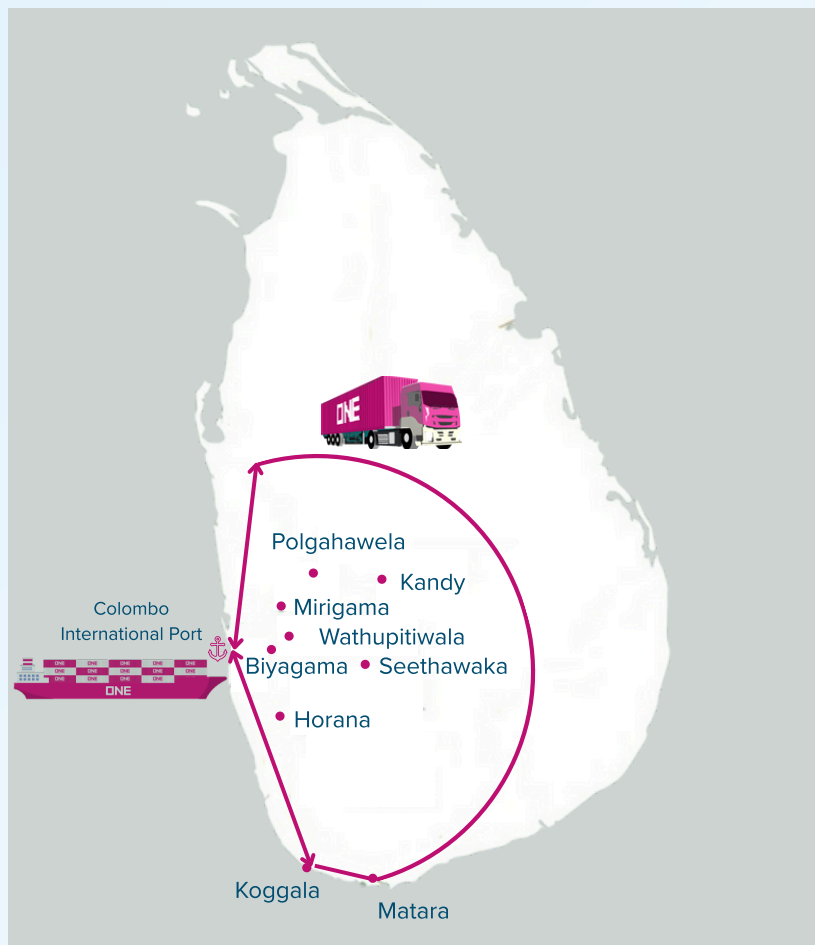

# NEW INTERMODAL SOLUTION IN SRI LANKA

## KEY SERVICE HIGHLIGHTS

- Seamlessly connect your export and import shipments to/from Colombo Port, with nationwide reach across Sri Lanka.
- Hassle free export pick-up services from inland to port, and efficient last-mile door delivery for your imports.
- Streamlined logistics with integrated booking and transport services, managing your cargo every step of the way.