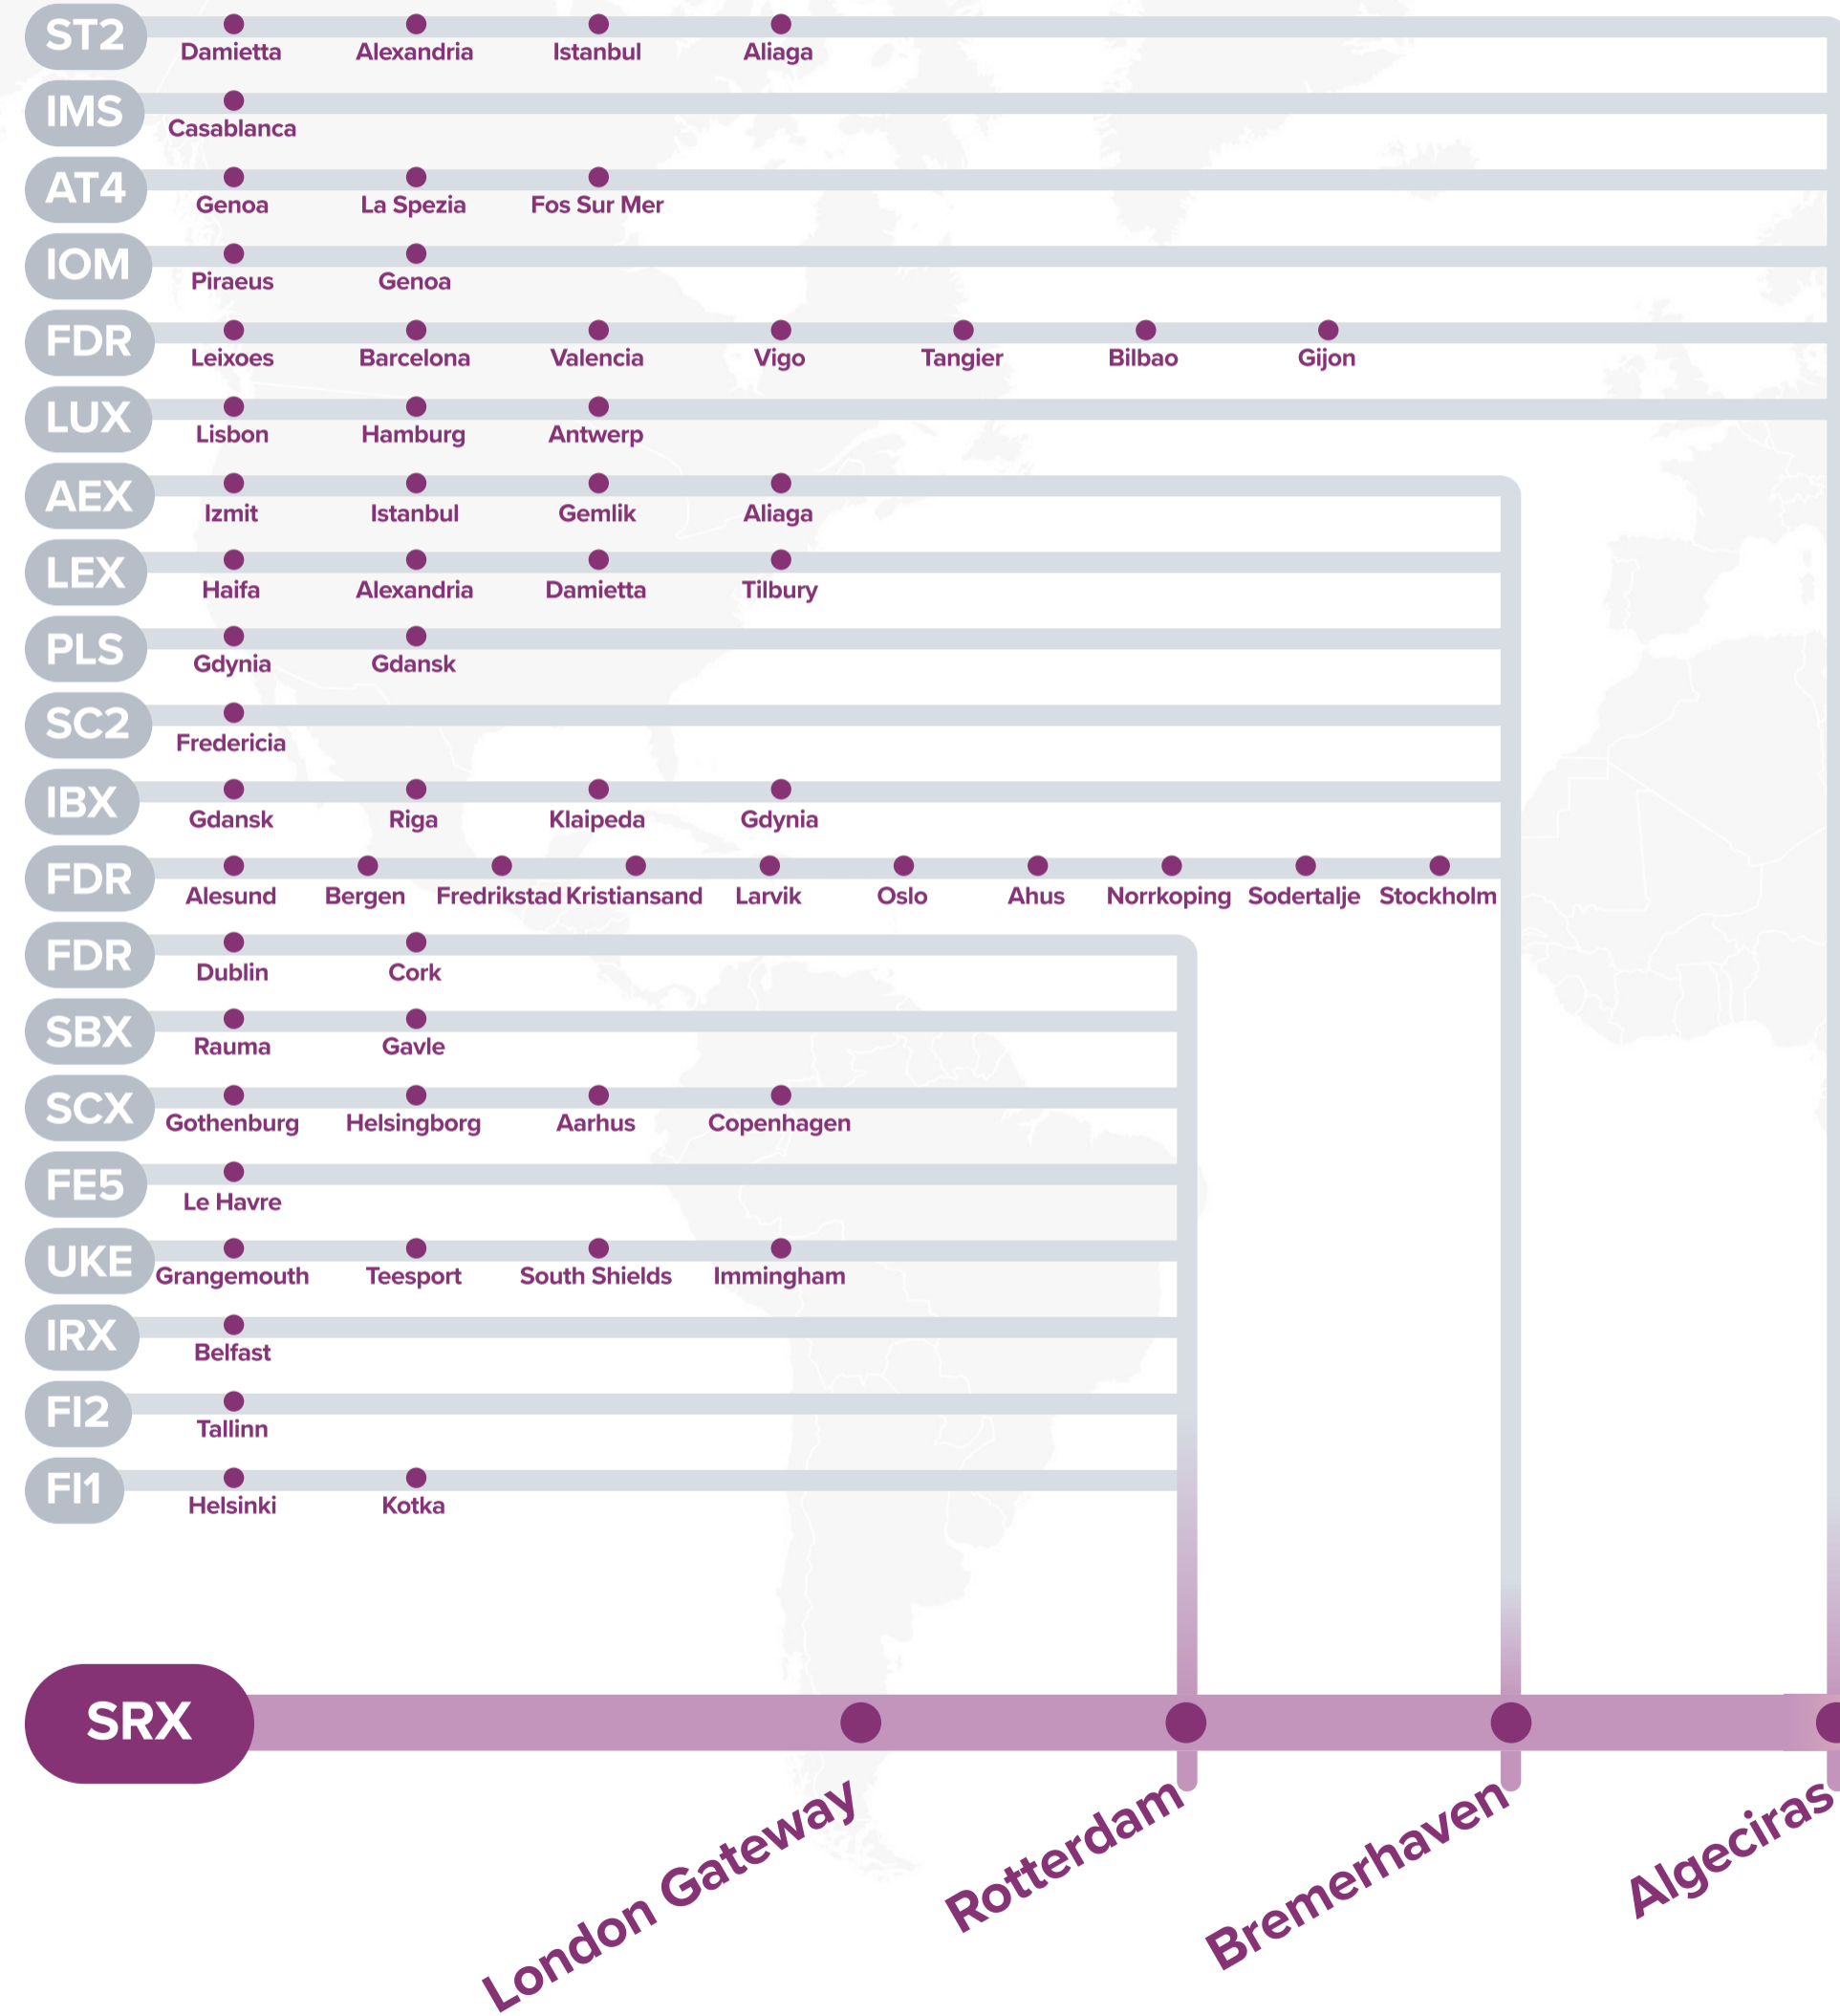

ARS

- Tangier
- Dakar
- Abidjan
- Tangier

SRX

- London Gateway
- Rotterdam
- Bremerhaven
- Algeciras
- Coega
- Durban
- Cape Town
- London Gateway

MAX

- Algeciras
- Tangier
- Dakar
- Tema
- Lekki
- Abidjan
- Algeciras

Africa – Europe Connections

ARS: Africa Rainbow Service

FDR: Feeder **MS2:** Mediterranean Pacific South 2
IMS: Intra Morocco Service **SW2:** South West Africa 2

Africa – Europe Connections

SRX: South Africa Rainbow Service

Americas - West Africa Connections

MAX: Mediterranean Africa Express

LUX: Latin East Coast Europe Express **WA1:** West Africa 1
AT4: Transatlantic 4 **SW2:** South West Africa 2

SAS	SAC	EA2	EA3	EA4	WA1	SW2
• Kaohsiung	• Qingdao	• Shanghai	• Qingdao	• Shanghai	• Shanghai	• Shanghai
• Xiamen	• Shanghai	• Ningbo	• Shanghai	• Ningbo	• Ningbo	• Qingdao
• Hong Kong	• Ningbo	• Nansha	• Ningbo	• Nansha	• Nansha	• Ningbo
• Nansha	• Singapore	• Singapore	• Nansha	• Singapore	• Singapore	• Xiamen
• Shekou	• Durban	• Mombasa	• Singapore	• Port Klang	• Port Klang	• Nansha
• Singapore	• Singapore	• Dar Es Salaam	• Port Klang	• Dar Es Salaam	• Apapa	• Singapore
• Port Klang	• Shanghai	• Colombo	• Mombasa	• Port Klang	• Tincan	• Abidjan
• Durban	• Qingdao	• Shanghai	• Port Klang	• Singapore	• Onne	• Tema
• Cape Town			• Singapore	• Shanghai	• Tema	• Apapa
• Port Klang			• Nansha		• Lome	• Lekki
• Singapore			• Qingdao		• Port Klang	• Cotonou
• Hong Kong					• Singapore	• Abidjan
• Kaohsiung					• Shanghai	• Singapore
						• Shanghai

7 choices of services that provide extensive coverage of key ports to meet your direct connection needs across Asia and Africa.

ONE Service Middle East – Africa Services

AIM

- Jebel Ali
- Mundra
- Hazira
- Nhava Sheva
- Colombo
- Durban
- Tema
- Tincan
- Apapa
- Capetown
- Durban
- Jebel Ali