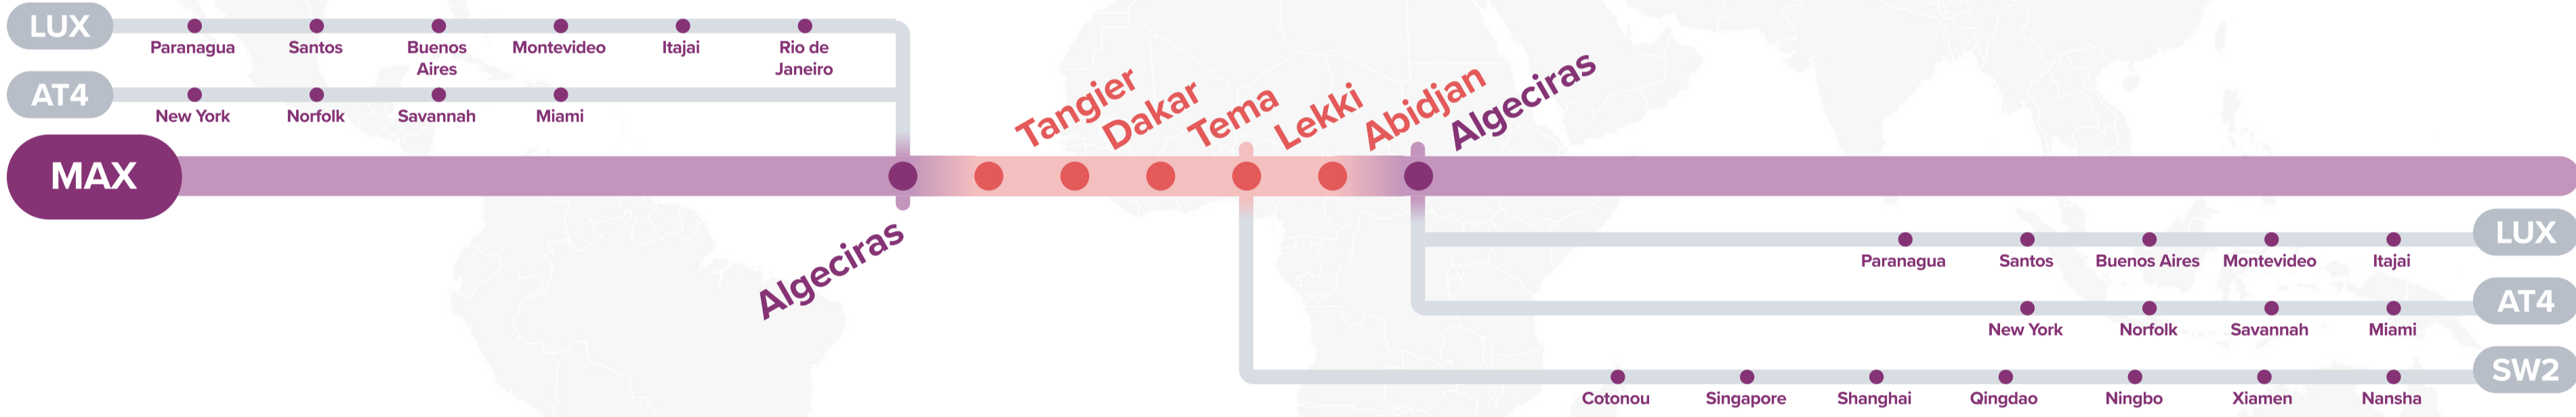

*via Truck to East London

**via Rail to Johannesburg & Pretoria

Coega*
Durban**
Capetown
London Gateway

Americas – South Africa Connections

SRX: South Africa Rainbow Service

LUX: Latin East Coast Europe Express
AT4: Transatlantic 4
AT1: Transatlantic 1
AT2: Transatlantic 2
AT3: Transatlantic 3

Europe / Asia - West Africa Connections

MAX: Mediterranean Africa Express

MS2: Mediterranean Pacific South 2 **AT4:** Transatlantic 4
IMS: Intra Morocco Service **IOM:** Indian Ocean Mediterranean
SRX: South Africa Rainbow Service **FDR:** Feeder
FE1: Far East - Europe 1 **SW2:** South West Africa 2
FE3: Far East - Europe 3
LUX: Latin East Coast Europe Express

Americas - West Africa Connections

MAX: Mediterranean Africa Express

LUX: Latin East Coast Europe Express **WA1:** West Africa 1
AT4: Transatlantic 4 **SW2:** South West Africa 2

SAS	SAC	EA2	EA3	EA4	WA1	SW2
• Kaohsiung	• Qingdao	• Shanghai	• Qingdao	• Shanghai	• Shanghai	• Shanghai
• Xiamen	• Shanghai	• Ningbo	• Shanghai	• Ningbo	• Ningbo	• Qingdao
• Hong Kong	• Ningbo	• Nansha	• Ningbo	• Nansha	• Nansha	• Ningbo
• Nansha	• Singapore	• Singapore	• Nansha	• Singapore	• Singapore	• Xiamen
• Shekou	• Durban	• Mombasa	• Singapore	• Port Klang	• Port Klang	• Nansha
• Singapore	• Singapore	• Dar Es Salaam	• Port Klang	• Dar Es Salaam	• Apapa	• Singapore
• Port Klang	• Shanghai	• Colombo	• Mombasa	• Port Klang	• Tincan	• Abidjan
• Durban	• Qingdao	• Shanghai	• Port Klang	• Singapore	• Onne	• Tema
• Cape Town			• Singapore	• Shanghai	• Tema	• Apapa
• Port Klang			• Nansha		• Lome	• Lekki
• Singapore			• Qingdao		• Port Klang	• Cotonou
• Hong Kong					• Singapore	• Abidjan
• Kaohsiung					• Shanghai	• Singapore
						• Shanghai

7 choices of services that provide extensive coverage of key ports to meet your direct connection needs across Asia and Africa.

ONE Service Middle East – Africa Services

AIM

- Jebel Ali
- Mundra
- Hazira
- Nhava Sheva
- Colombo
- Durban
- Tema
- Tincan
- Apapa
- Capetown
- Durban
- Jebel Ali