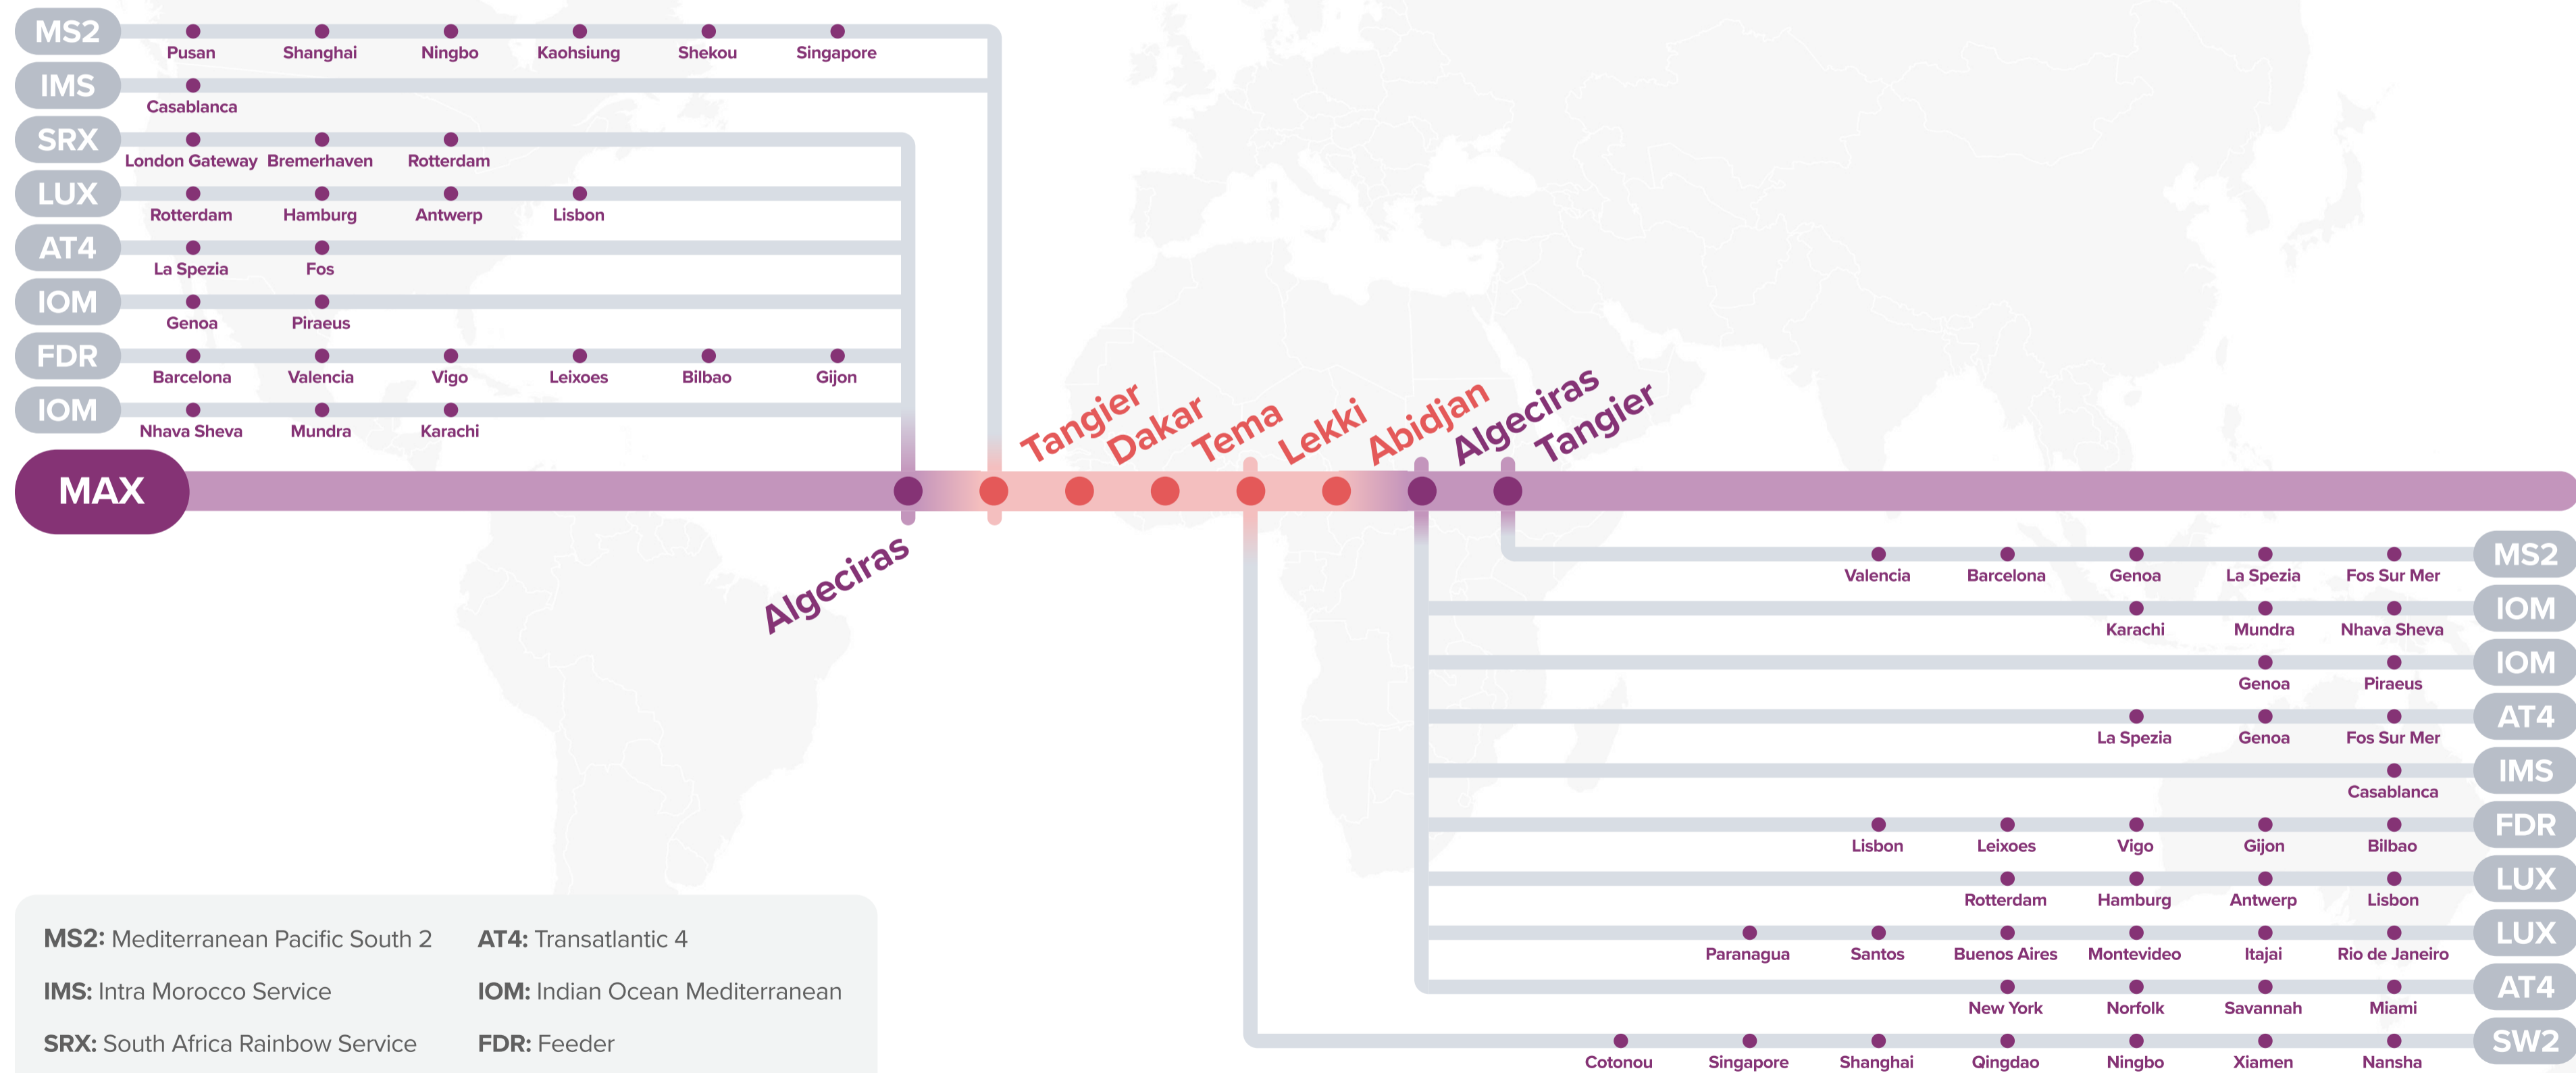

*via Truck to East London

**via Rail to Johannesburg & Pretoria

Coega*
Durban**
Capetown
London Gateway

Americas – South Africa Connections

SRX: South Africa Rainbow Service

LUX: Latin East Coast Europe Express
AT4: Transatlantic 4
AT1: Transatlantic 1
AT2: Transatlantic 2
AT3: Transatlantic 3

Europe / Asia - West Africa Connections

MAX: Mediterranean Africa Express

MS2: Mediterranean Pacific South 2 **AT4:** Transatlantic 4
IMS: Intra Morocco Service **IOM:** Indian Ocean Mediterranean
SRX: South Africa Rainbow Service **FDR:** Feeder
FE1: Far East - Europe 1 **SW2:** South West Africa 2
FE3: Far East - Europe 3
LUX: Latin East Coast Europe Express

Americas - West Africa Connections

MAX: Mediterranean Africa Express

LUX: Latin East Coast Europe Express **WA1:** West Africa 1
AT4: Transatlantic 4 **SW2:** South West Africa 2

SAS	SAC	EA2	EA3	EA4	WA1	SW2
• Kaohsiung	• Qingdao	• Shanghai	• Qingdao	• Shanghai	• Shanghai	• Shanghai
• Xiamen	• Shanghai	• Ningbo	• Shanghai	• Ningbo	• Ningbo	• Qingdao
• Hong Kong	• Ningbo	• Nansha	• Ningbo	• Nansha	• Nansha	• Ningbo
• Nansha	• Singapore	• Singapore	• Nansha	• Singapore	• Singapore	• Xiamen
• Shekou	• Durban	• Mombasa	• Singapore	• Port Klang	• Port Klang	• Nansha
• Singapore	• Singapore	• Dar Es Salaam	• Port Klang	• Dar Es Salaam	• Apapa	• Singapore
• Port Klang	• Shanghai	• Colombo	• Mombasa	• Port Klang	• Tincan	• Abidjan
• Durban	• Qingdao	• Shanghai	• Port Klang	• Singapore	• Onne	• Tema
• Cape Town			• Singapore	• Shanghai	• Tema	• Apapa
• Port Klang			• Nansha		• Lome	• Lekki
• Singapore			• Qingdao		• Port Klang	• Cotonou
• Hong Kong					• Singapore	• Abidjan
• Kaohsiung					• Shanghai	• Singapore
						• Shanghai

7 choices of services that provide extensive coverage of key ports to meet your direct connection needs across Asia and Africa.

ONE Service Middle East – Africa Services

AIM

- Jebel Ali
- Mundra
- Hazira
- Nhava Sheva
- Colombo
- Durban
- Tema
- Tincan
- Apapa
- Capetown
- Durban
- Jebel Ali