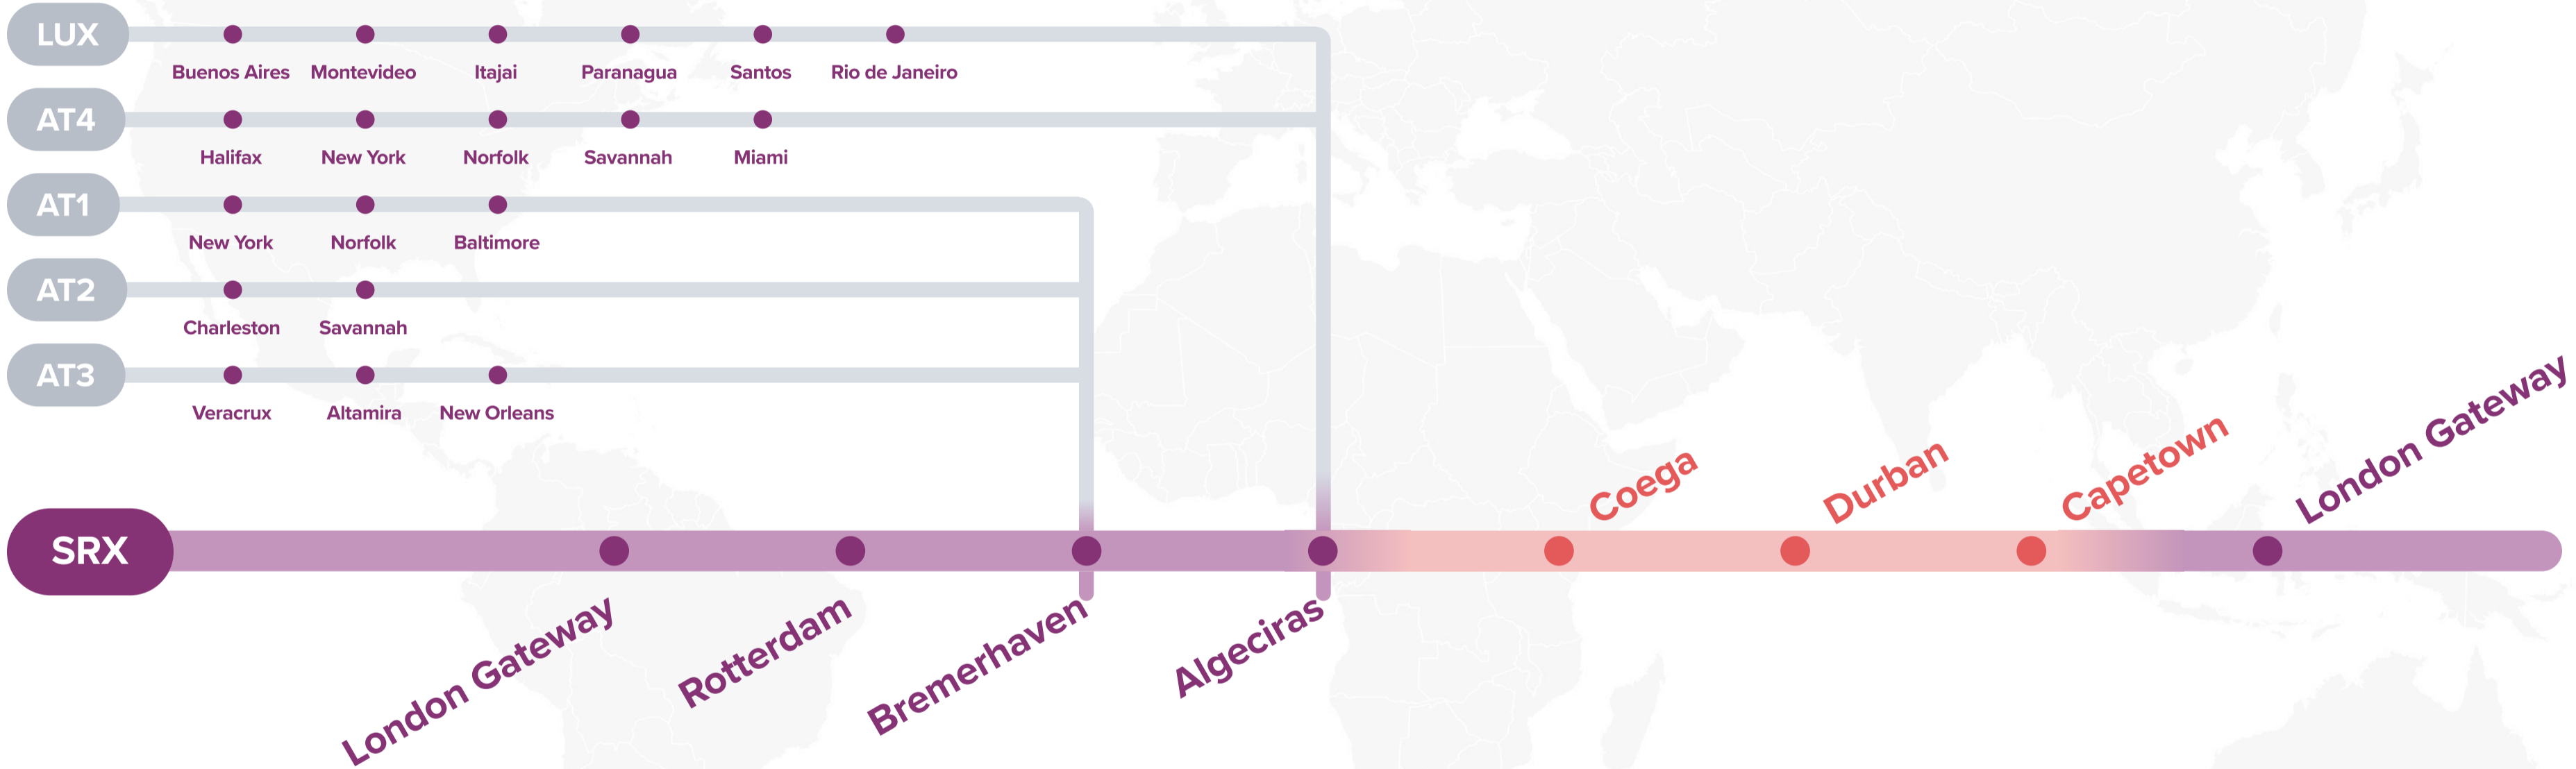

ARS

- Tangier
- Dakar
- Abidjan
- Tangier

SRX

- London Gateway
- Rotterdam
- Bremerhaven
- Algeciras
- Coega
- Durban
- Cape Town
- London Gateway

MAX

- Algeciras
- Tangier
- Dakar
- Tema
- Lekki
- Abidjan
- Algeciras

*via Truck to East London

**via Rail to Johannesburg & Pretoria

Coega*
Durban**
Capetown
London Gateway

Americas – South Africa Connections

SRX: South Africa Rainbow Service

LUX: Latin East Coast Europe Express
AT4: Transatlantic 4
AT1: Transatlantic 1
AT2: Transatlantic 2
AT3: Transatlantic 3

Americas - West Africa Connections

MAX: Mediterranean Africa Express

LUX: Latin East Coast Europe Express **WA1:** West Africa 1
AT4: Transatlantic 4 **SW2:** South West Africa 2

SAS	SAC	EA2	EA3	EA4	WA1	SW2
• Kaohsiung	• Qingdao	• Shanghai	• Qingdao	• Shanghai	• Shanghai	• Shanghai
• Xiamen	• Shanghai	• Ningbo	• Shanghai	• Ningbo	• Ningbo	• Qingdao
• Hong Kong	• Ningbo	• Nansha	• Ningbo	• Nansha	• Nansha	• Ningbo
• Nansha	• Singapore	• Singapore	• Nansha	• Singapore	• Singapore	• Xiamen
• Shekou	• Durban	• Mombasa	• Singapore	• Port Klang	• Port Klang	• Nansha
• Singapore	• Singapore	• Dar Es Salaam	• Port Klang	• Dar Es Salaam	• Apapa	• Singapore
• Port Klang	• Shanghai	• Colombo	• Mombasa	• Port Klang	• Tincan	• Abidjan
• Durban	• Qingdao	• Shanghai	• Port Klang	• Singapore	• Onne	• Tema
• Cape Town			• Singapore	• Shanghai	• Tema	• Apapa
• Port Klang			• Nansha		• Lome	• Lekki
• Singapore			• Qingdao		• Port Klang	• Cotonou
• Hong Kong					• Singapore	• Abidjan
• Kaohsiung					• Shanghai	• Singapore
						• Shanghai

7 choices of services that provide extensive coverage of key ports to meet your direct connection needs across Asia and Africa.

ONE Service Middle East – Africa Services

AIM

- Jebel Ali
- Mundra
- Hazira
- Nhava Sheva
- Colombo
- Durban
- Tema
- Tincan
- Apapa
- Capetown
- Durban
- Jebel Ali