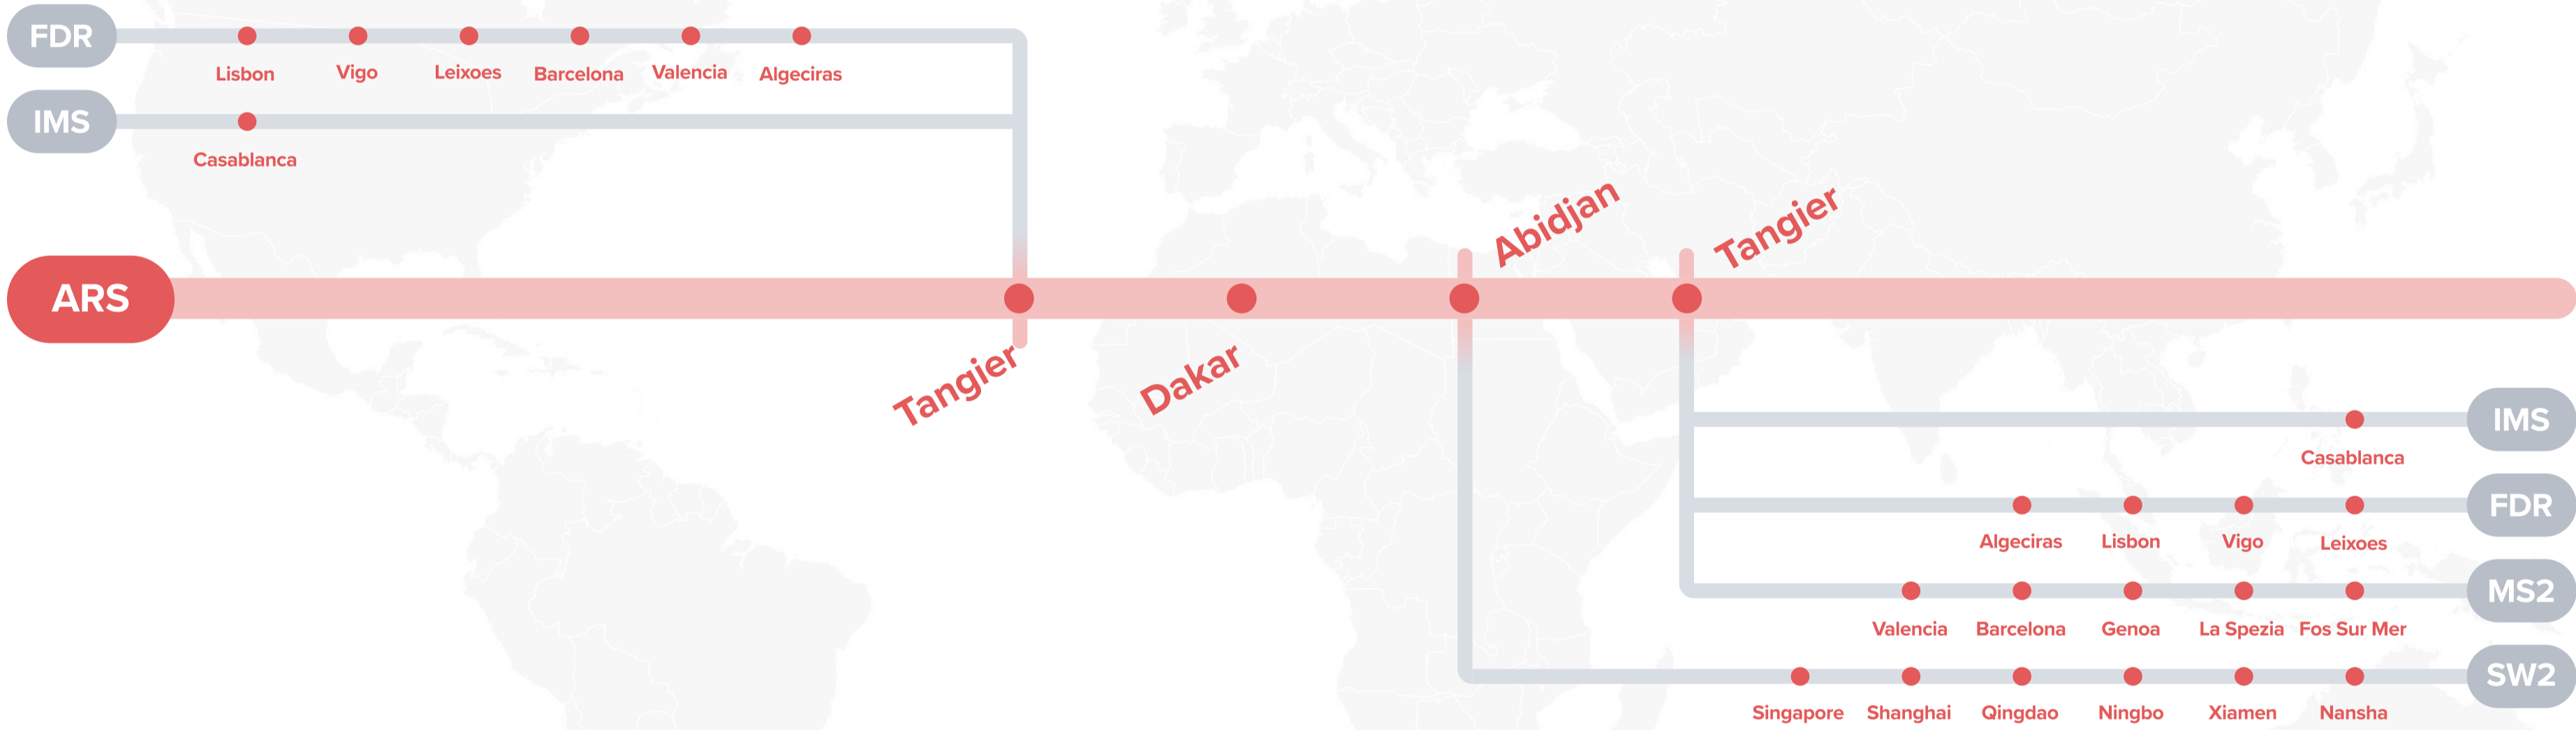

ARS

- Tangier
- Dakar
- Abidjan
- Tangier

SRX

- London Gateway
- Rotterdam
- Bremerhaven
- Algeciras
- Coega
- Durban
- Cape Town
- London Gateway

MAX

- Algeciras
- Tangier
- Dakar
- Tema
- Lekki
- Abidjan
- Algeciras

ARS: Africa Rainbow Service

SRX: South Africa Rainbow Service

ABC: Service Name

3 choices of services that provide extensive coverage of key ports to meet your direct connection needs across Africa and Europe.

Africa – Europe Connections

ARS: Africa Rainbow Service

FDR: Feeder **MS2:** Mediterranean Pacific South 2
IMS: Intra Morocco Service **SW2:** South West Africa 2

Africa – Europe Connections

SRX: South Africa Rainbow Service

7 choices of services that provide extensive coverage of key ports to meet your direct connection needs across Asia and Africa.

ONE Service Middle East – Africa Services

AIM

- Jebel Ali
- Mundra
- Hazira
- Nhava Sheva
- Colombo
- Durban
- Tema
- Tincan
- Apapa
- Capetown
- Durban
- Jebel Ali