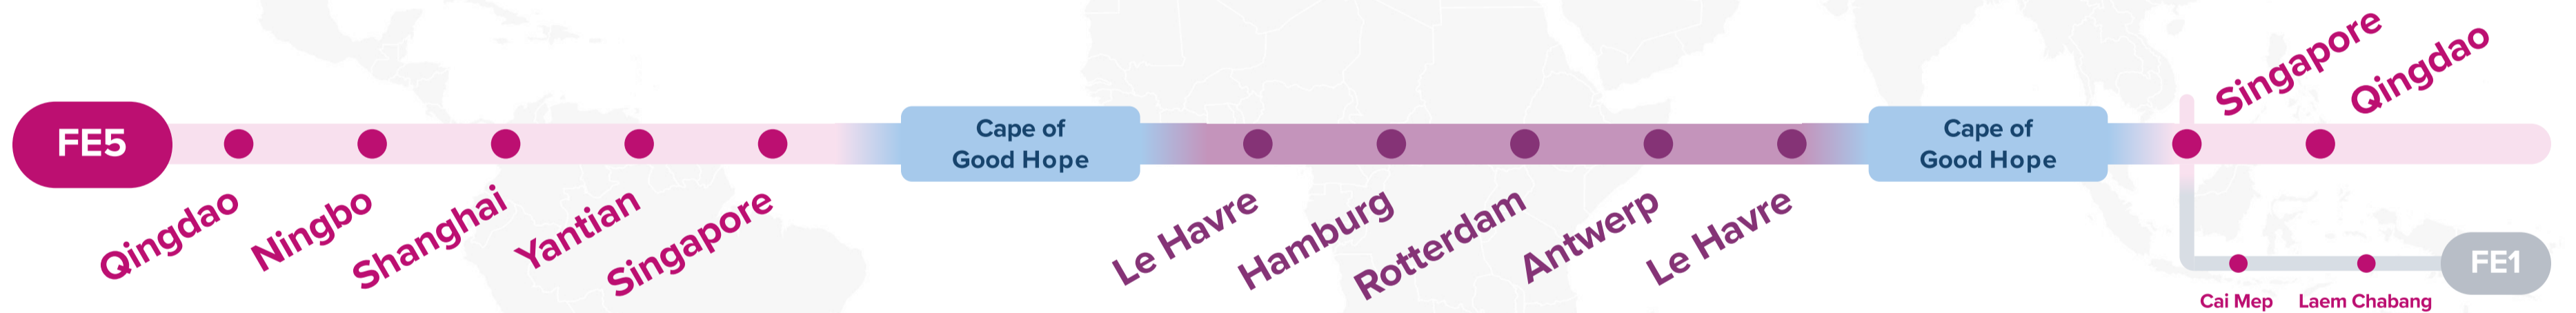

Asia – North Europe Service (via CoGH)

FE5: Far East – Europe 5 Eastbound