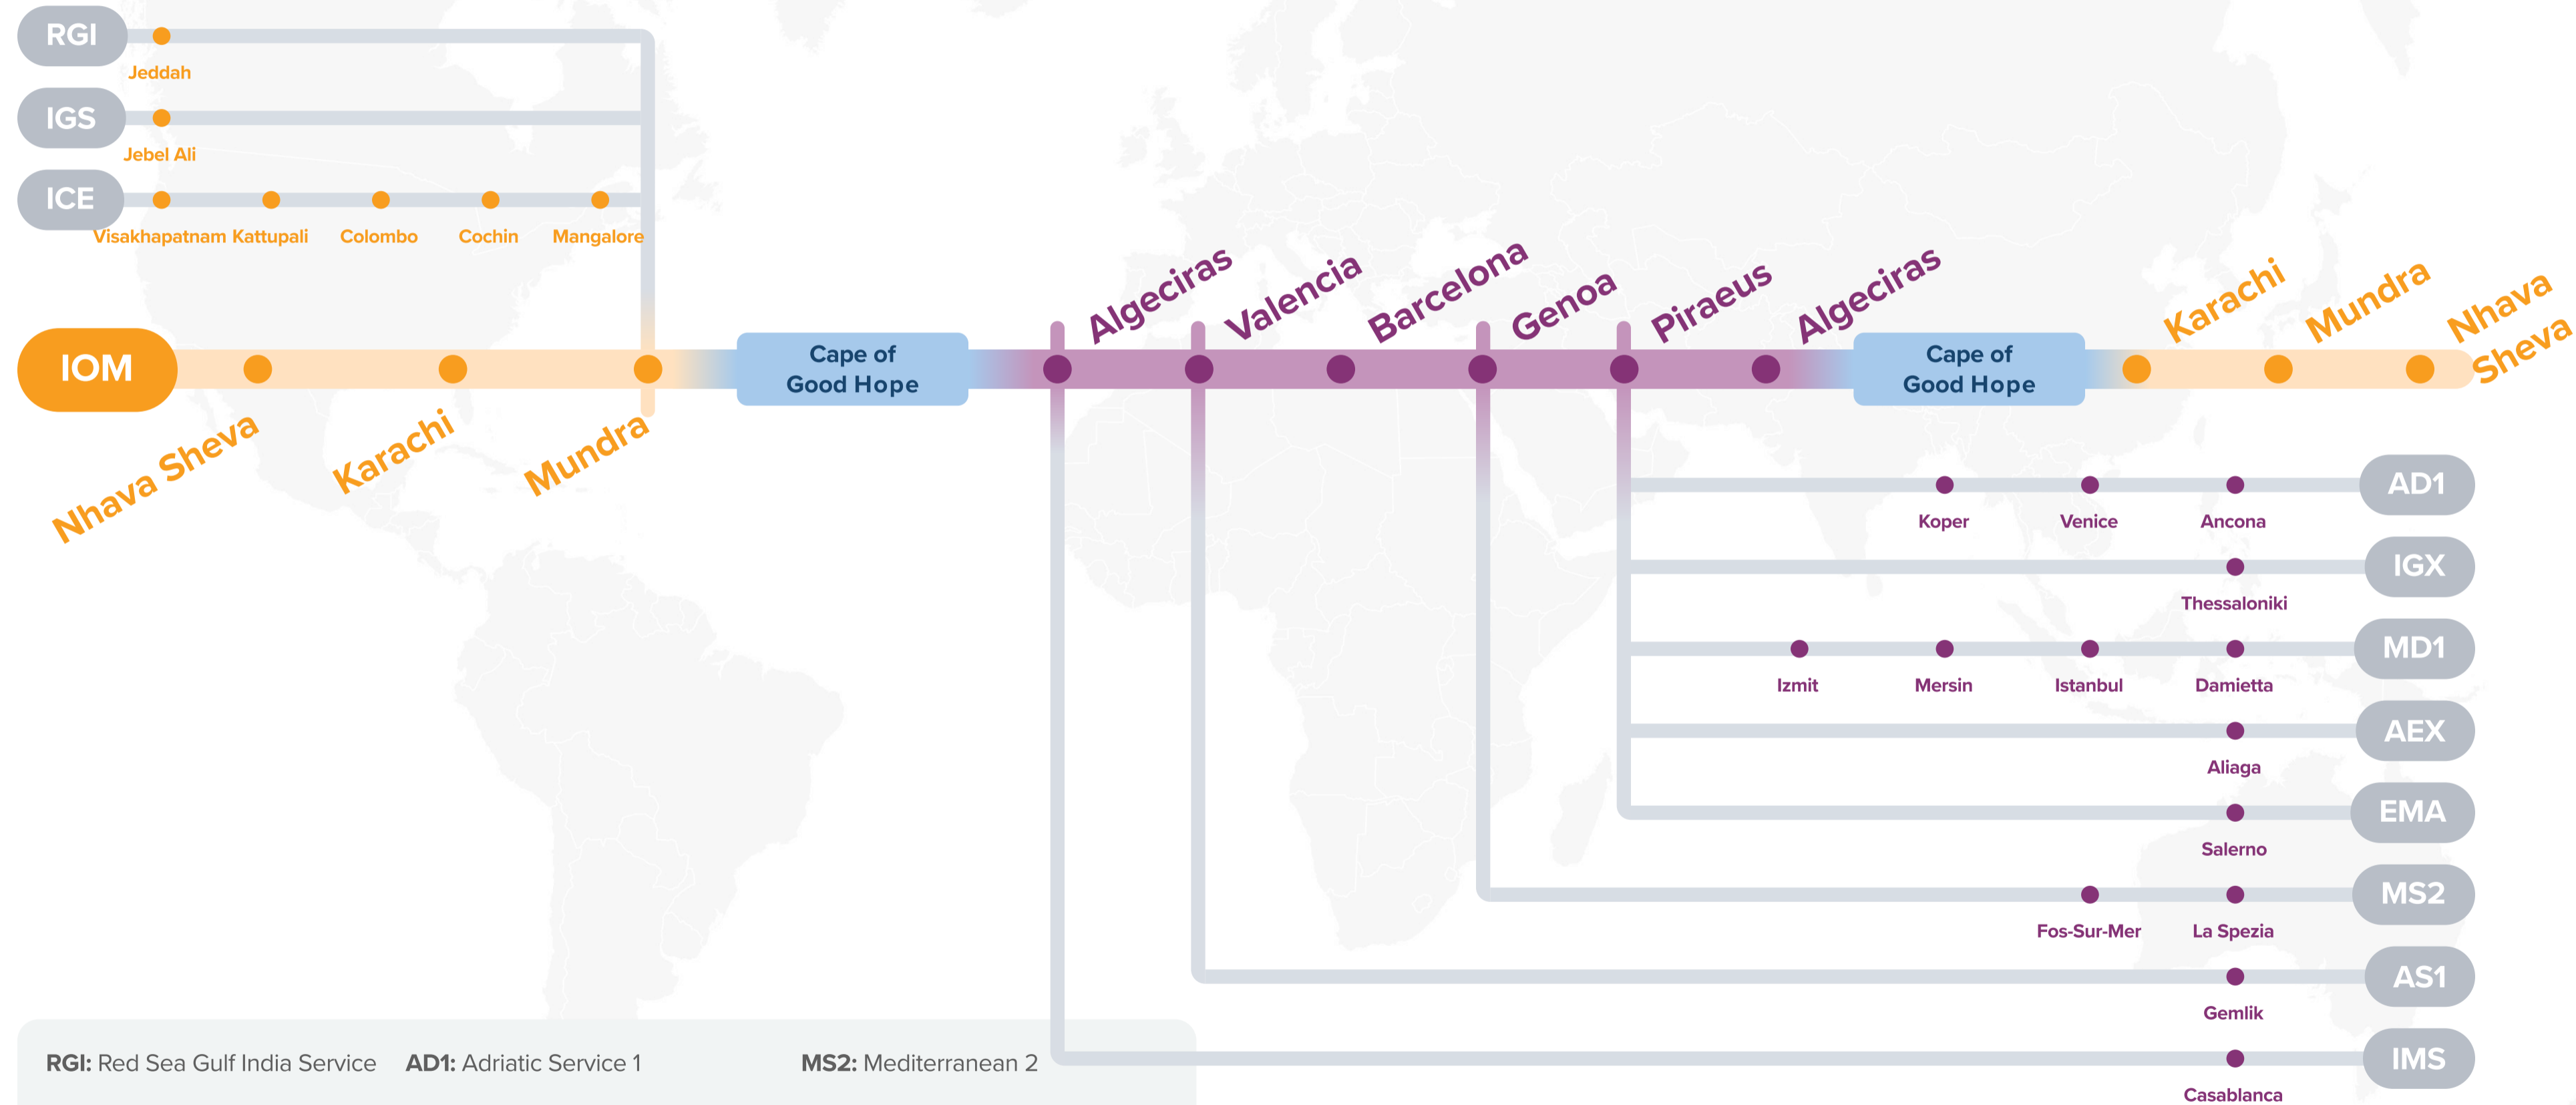

Asia – Mediterranean Service (via CoGH)

IOM: Indian Ocean Mediterranean

Westbound

- **RGI:** Red Sea Gulf India Service
- **IGS:** India Gulf Service
- **ICE:** India Coastal Express
- **AD1:** Adriatic Service 1
- **IGX:** Intra-Greece Express
- **MD1:** Mediterranean 1
- **AEX:** Aegean Express
- **EMA:** East Mediterranean America
- **MS2:** Mediterranean 2
- **AS1:** Aegean Spain 1
- **IMS:** Intra Morocco Service