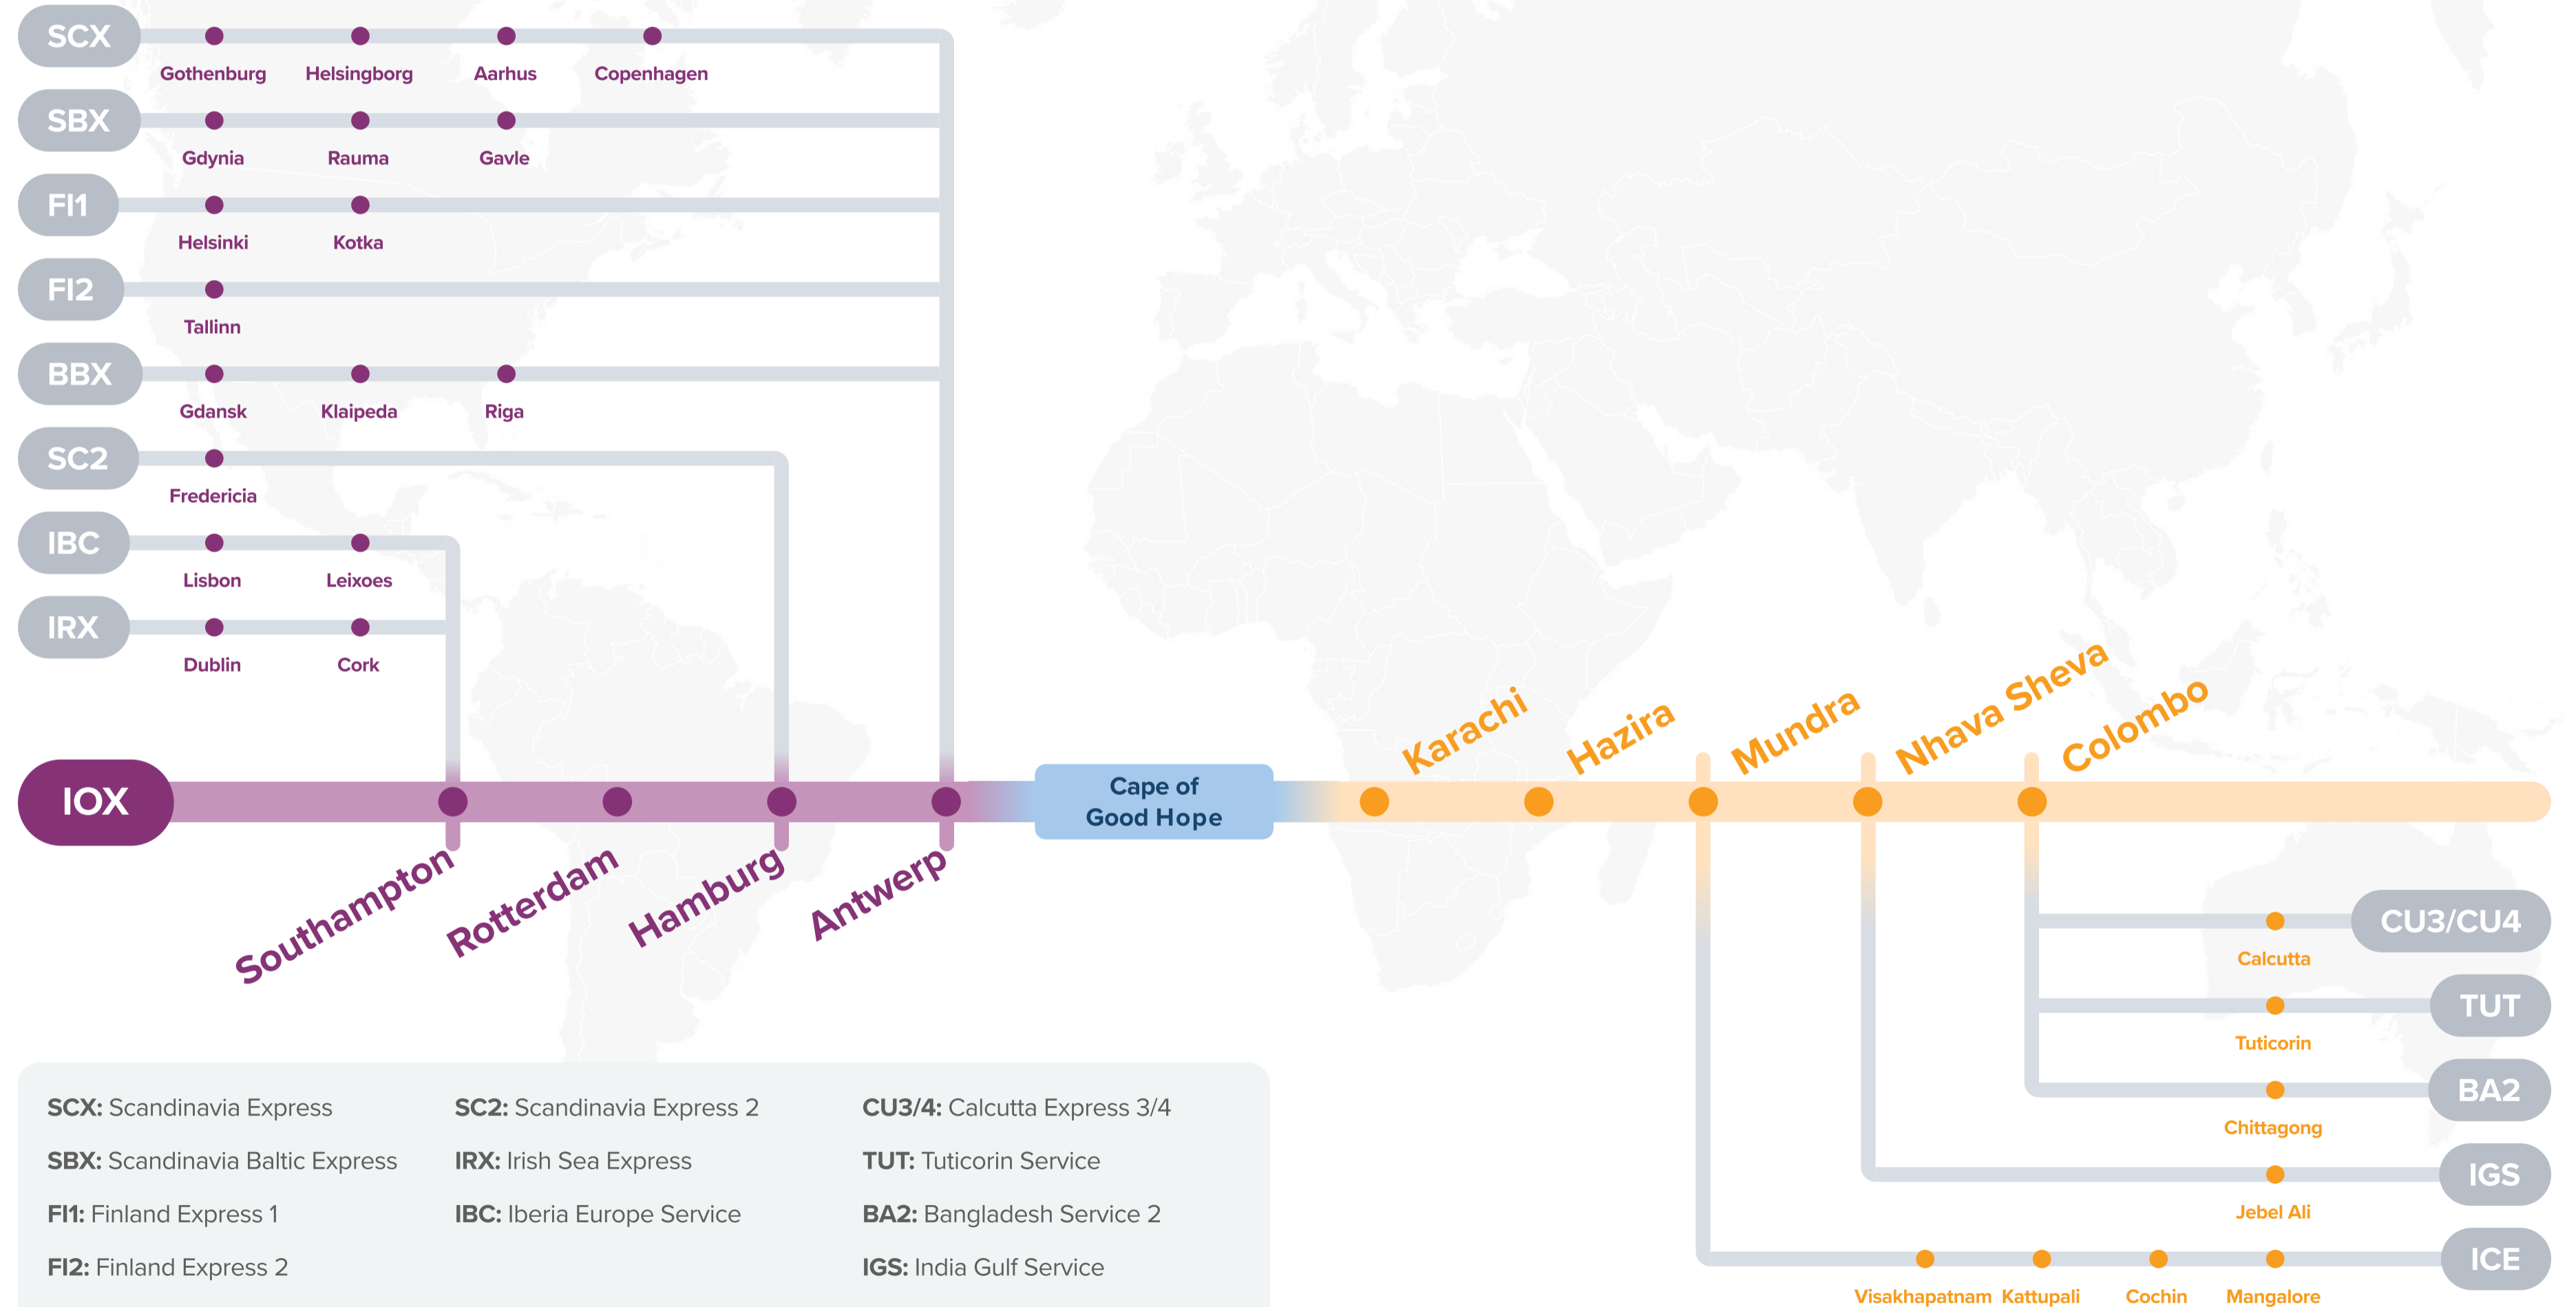

Asia – North Europe Service (via CoGH)

IOX: Indian Ocean Express Eastbound

SCX: Scandinavia Express

SBX: Scandinavia Baltic Express

FI1: Finland Express 1

FI2: Finland Express 2

BBX: Baltic Bridge Express

SC2: Scandinavia Express 2

IRX: Irish Sea Express

IBC: Iberia Europe Service

CU3/4: Calcutta Express 3/4

TUT: Tuticorin Service

BA2: Bangladesh Service 2

IGS: India Gulf Service

ICE: India Coastal Express