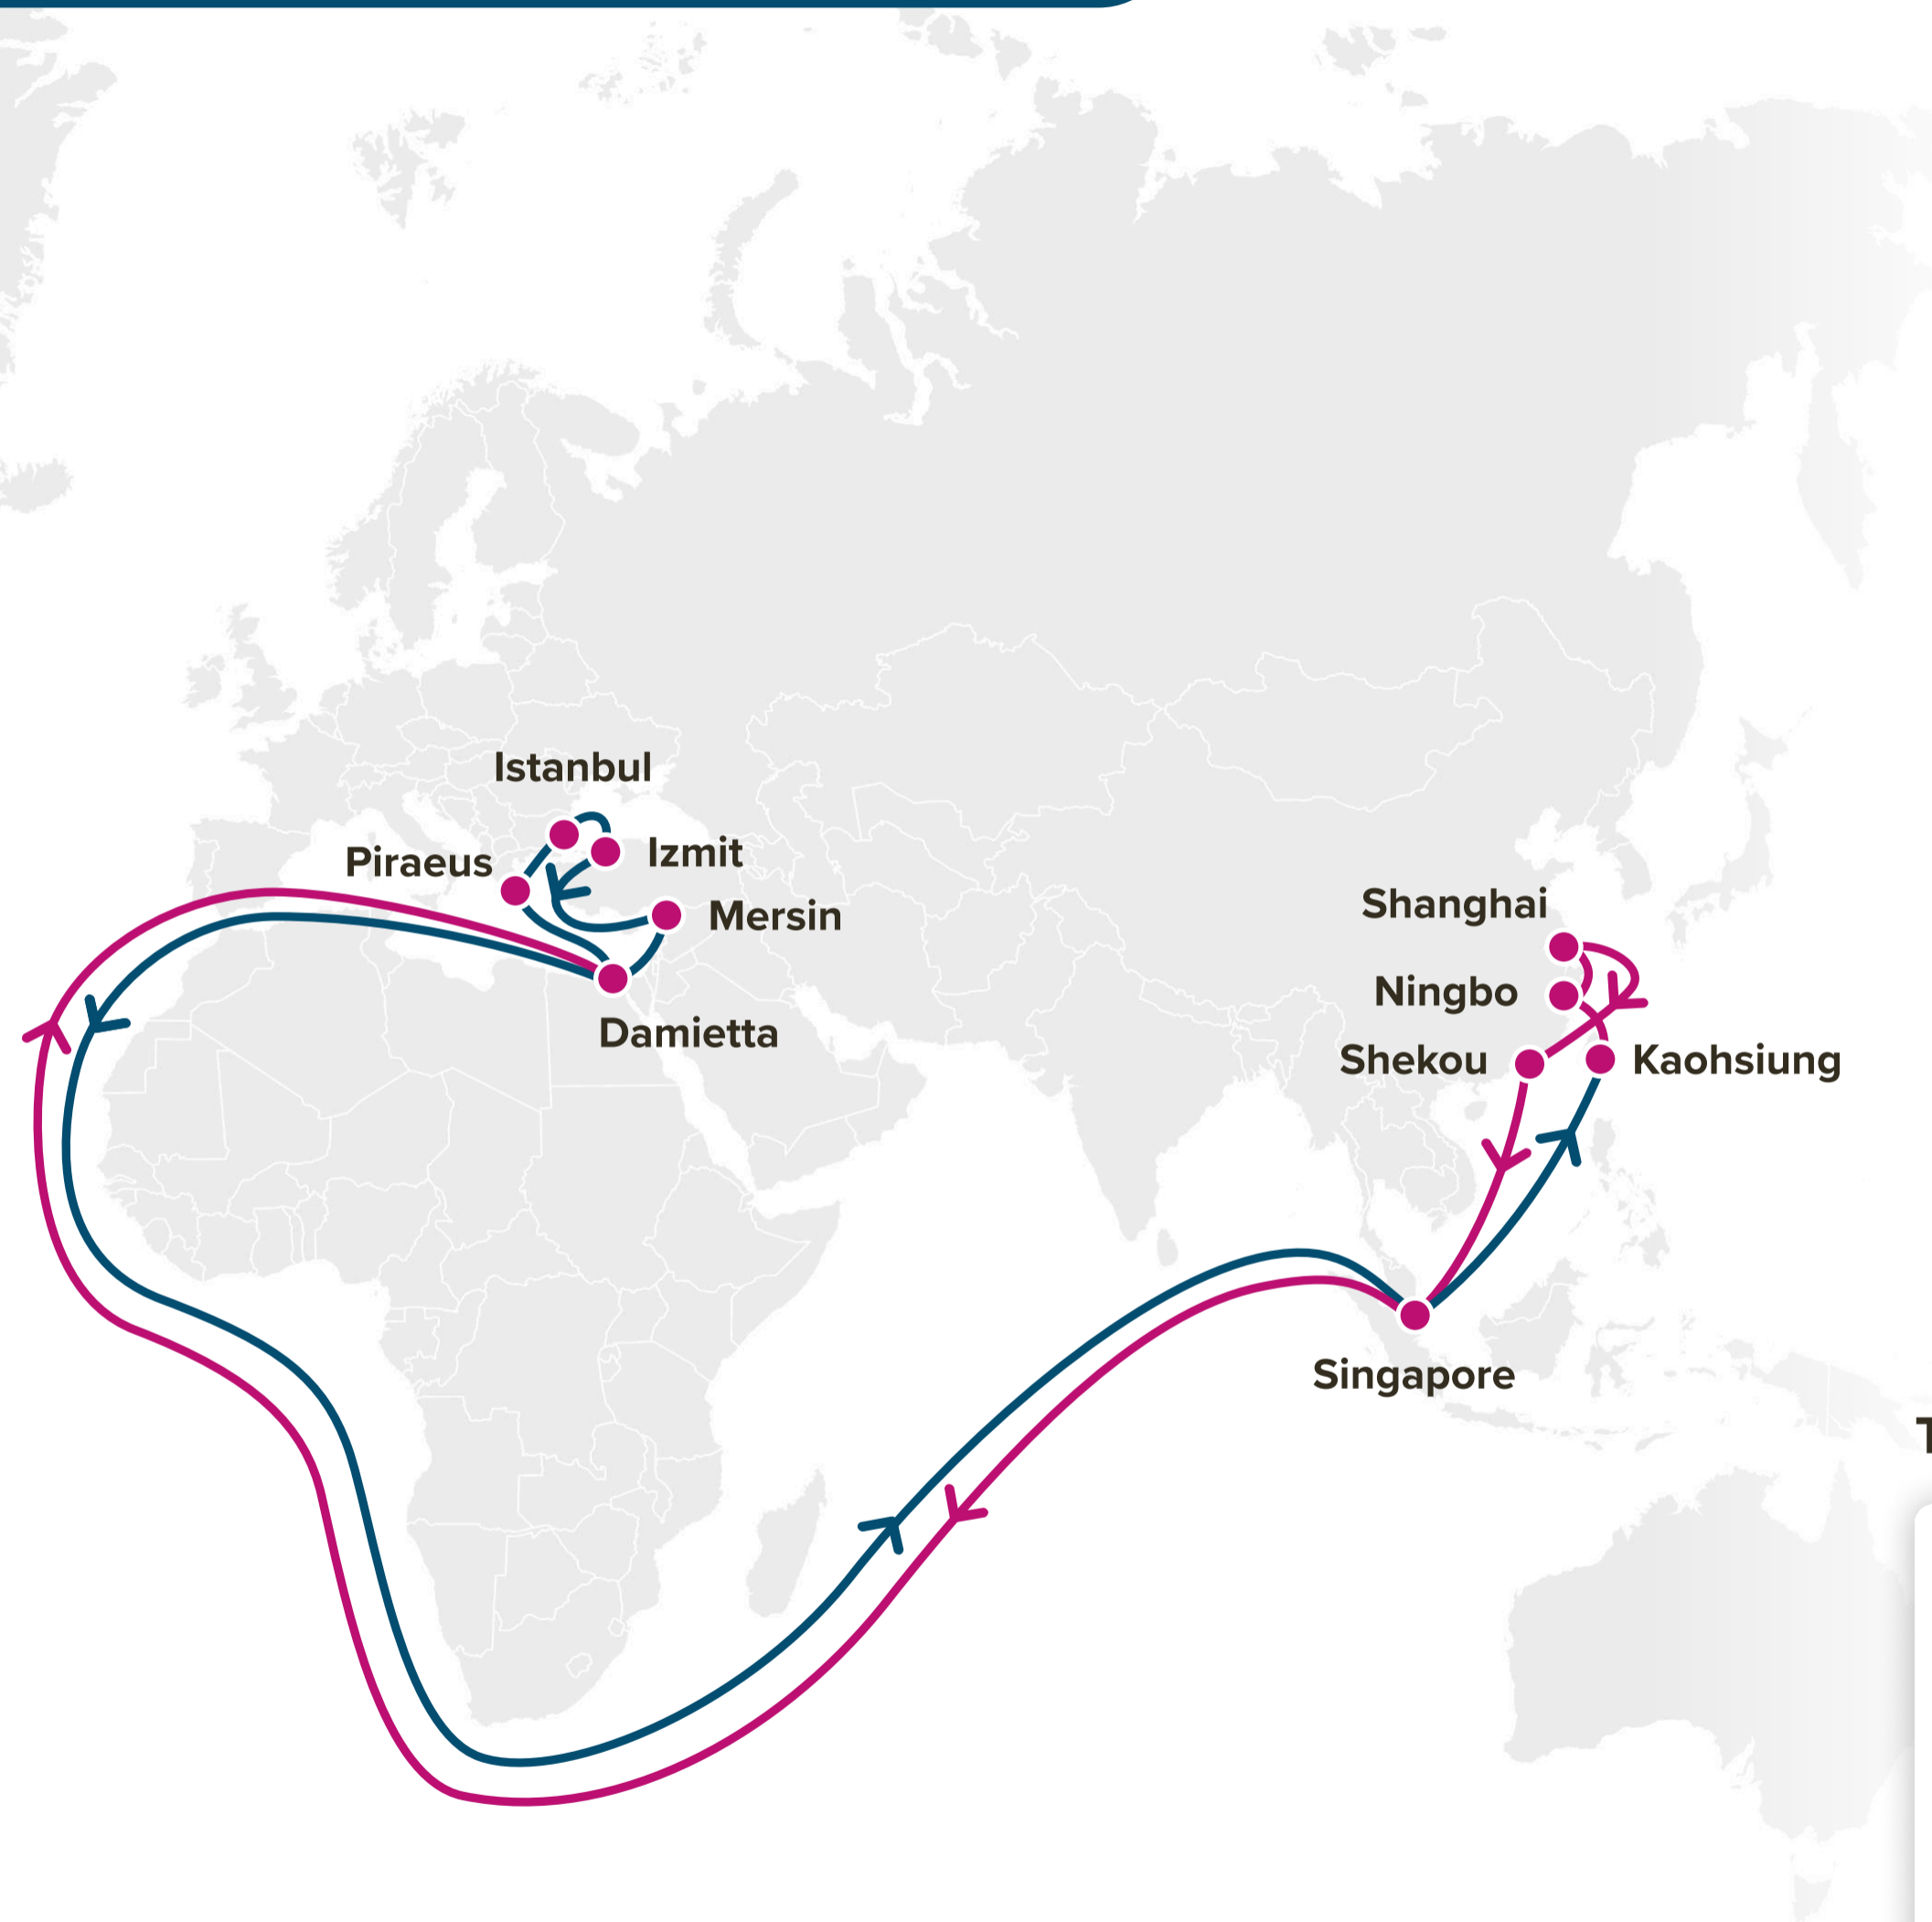

## Service Features

- Seamless connection between Kaohsiung and Pusan connecting onto Premier Alliance Services.

## Transit Time

E/B	PUS	W/B	XMN	TXG	KHH
XMN	7	PUS	4	5	6
TXG	6				
KHH	4				

**Service Features**

- ▣ Direct service into Egypt, Greece and Eastern Mediterranean ports.
- ▣ Direct service from Eastern Mediterranean and Egypt to Singapore and Far East.