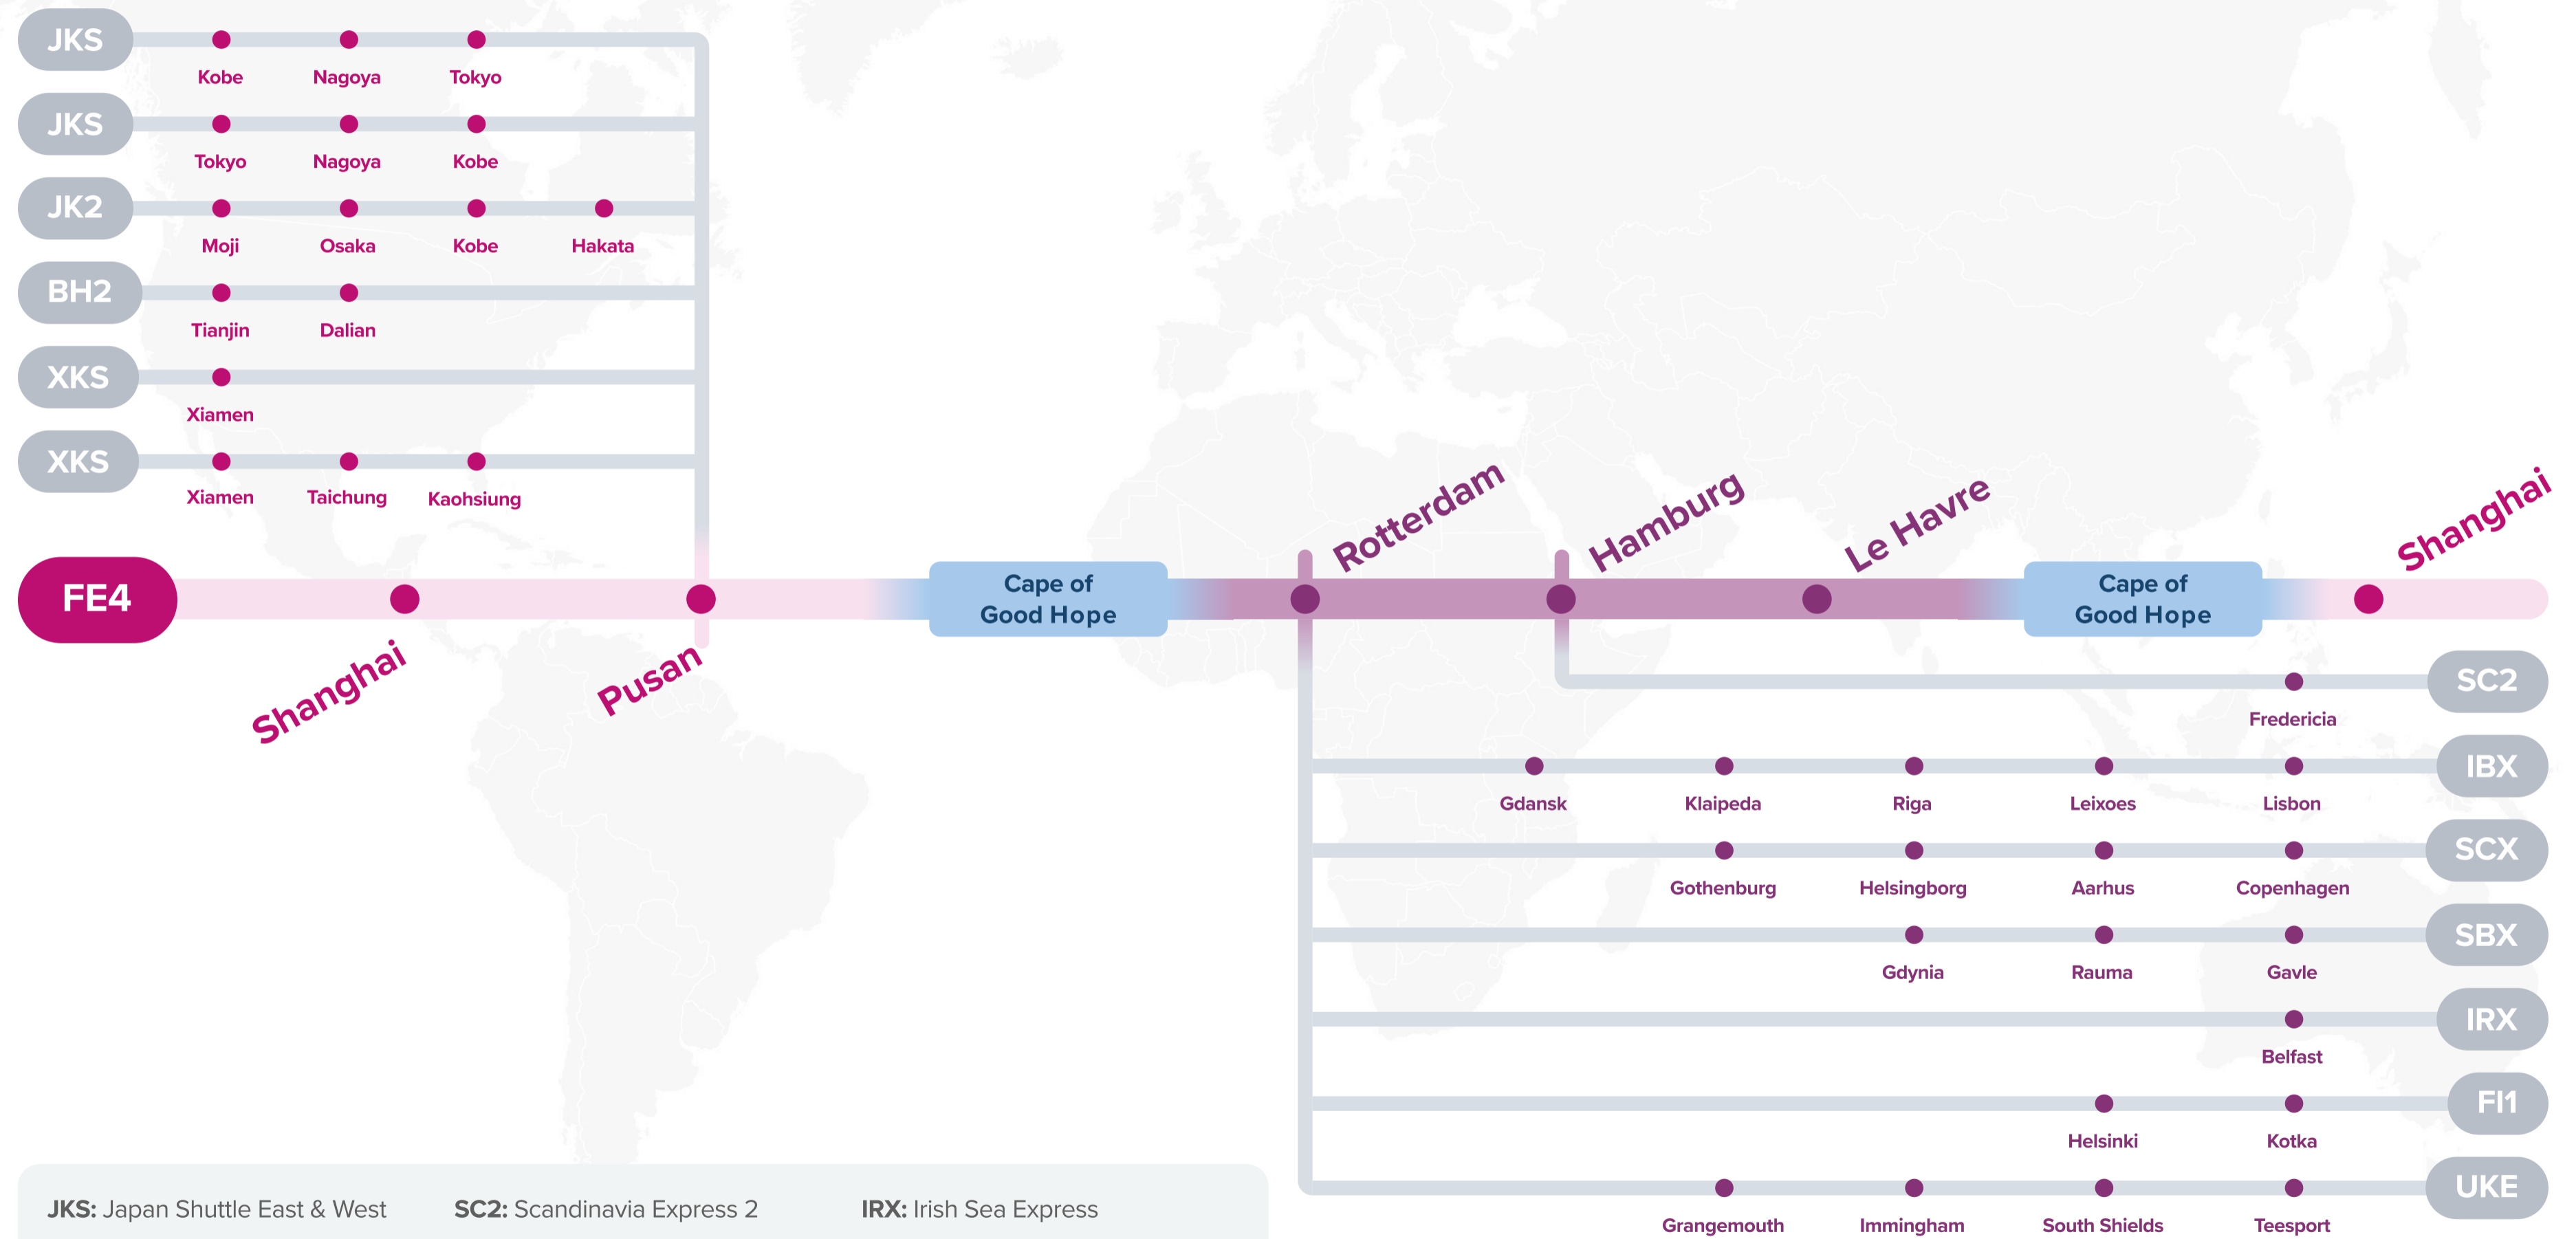

Asia – North Europe Service (via CoGH)

FE4: Far East – Europe 4 Westbound

JKS: Japan Shuttle East & West

JK2: Japan Korea Express 2

BH2: Bohai Express 2

XKS: Xiamen Kaohsiung Shuttle

SC2: Scandinavia Express 2

IBX: Iberia Baltic Express

SCX: Scandinavia Express

SBX: Scandinavia Baltic Express

IRX: Irish Sea Express

FI1: Finland Express 1

UKE: UK East Coast Express