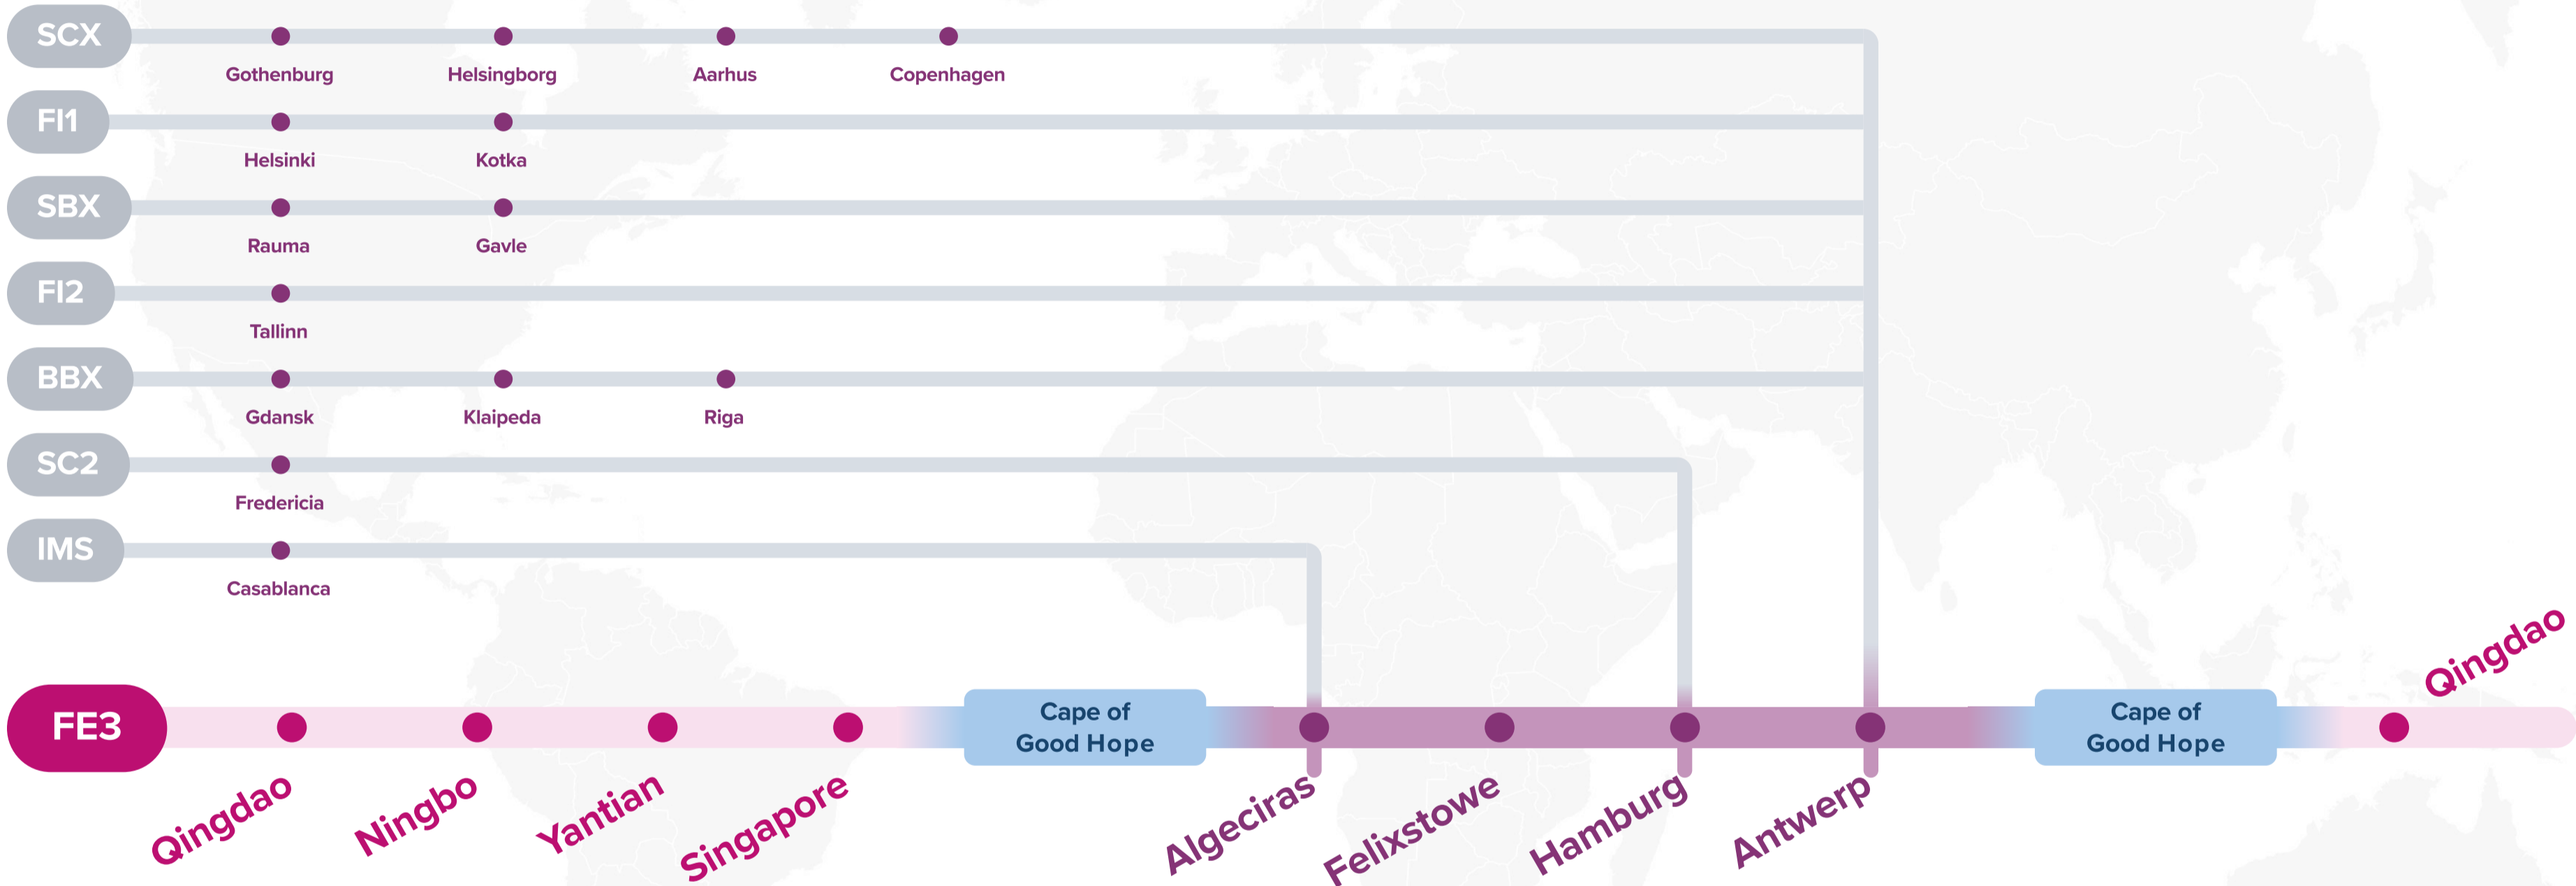

Asia – North Europe Service (via CoGH)

FE3: Far East – Europe 3 Eastbound

SCX: Scandinavia Express   **SC2:** Scandinavia Express 2   **IMS:** Intra Morocco Service
F1: Finland Express 1
SBX: Scandinavia Baltic Express
FI2: Finland Express 2
BBX: Baltic Bridge Express