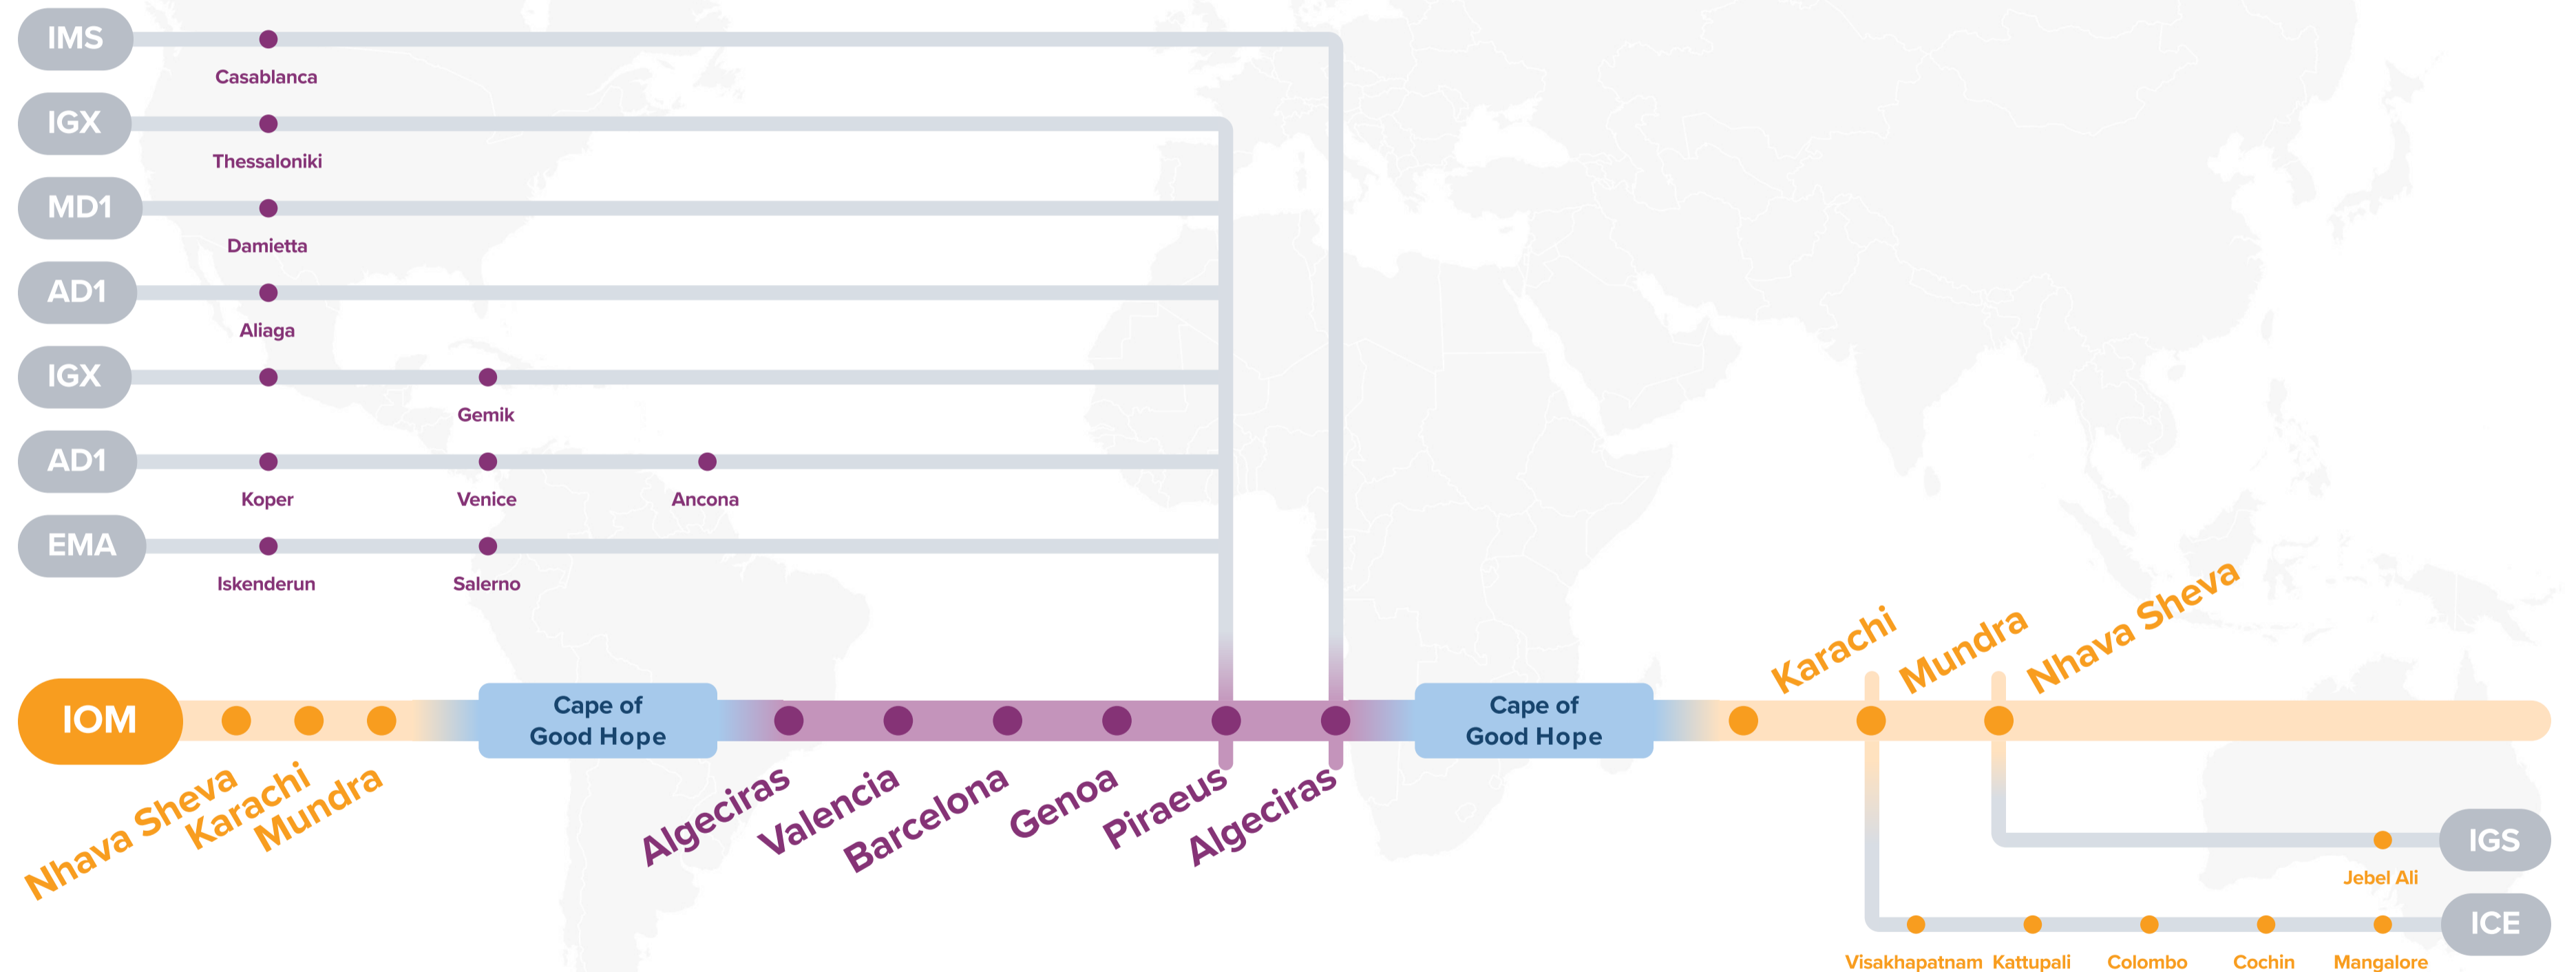

Asia – Mediterranean Service (via CoGH)

IOM: Indian Ocean Mediterranean

Eastbound

IMS: Intra Morocco Service

IGX: Intra-Greece Express

IGS: India Gulf Service

MD1: Mediterranean 1

ICE: India Coastal Express

AD1: Adriatic Service 1

EMA: East Mediterranean America