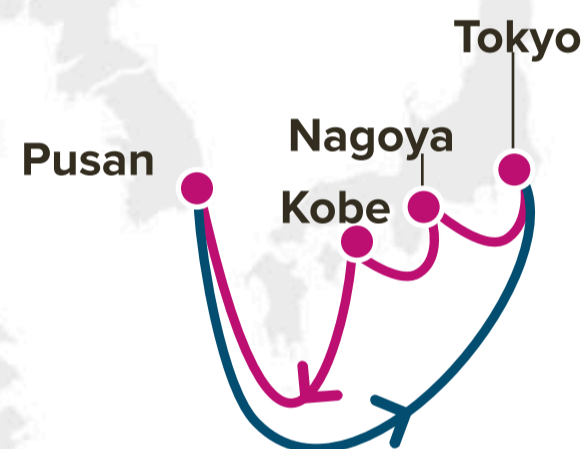

- Seamless connection between Japan and Pusan connecting onto Premier Alliance Services.

**Port Rotation**

(Terminals are subject to change)

ORIGIN	CODE	ETA	ETD	TERMINAL
PUSAN	PUS	FRI	SUN	HANJIN BUSAN NEW PORT COMPANY(HJNC)
KOBE	UKB	MON	TUE	ROKKO ISLAND C-67
NAGOYA	NGO	WED	WED	TOBISHIMA CONTAINER BERTH (TCB)
TOKYO	TYO	THU	SAT	OHI NO.3-4 TERMINAL
PUSAN	PUS	MON	TUE	HANJIN BUSAN NEW PORT COMPANY(HJNC)

**Transit Time**

E/B	PUS	W/B	UKB	NGO	TYO
UKB	6	PUS	1	3	4
NGO	5				
TYO	2				

WESTBOUND ←  
EASTBOUND →