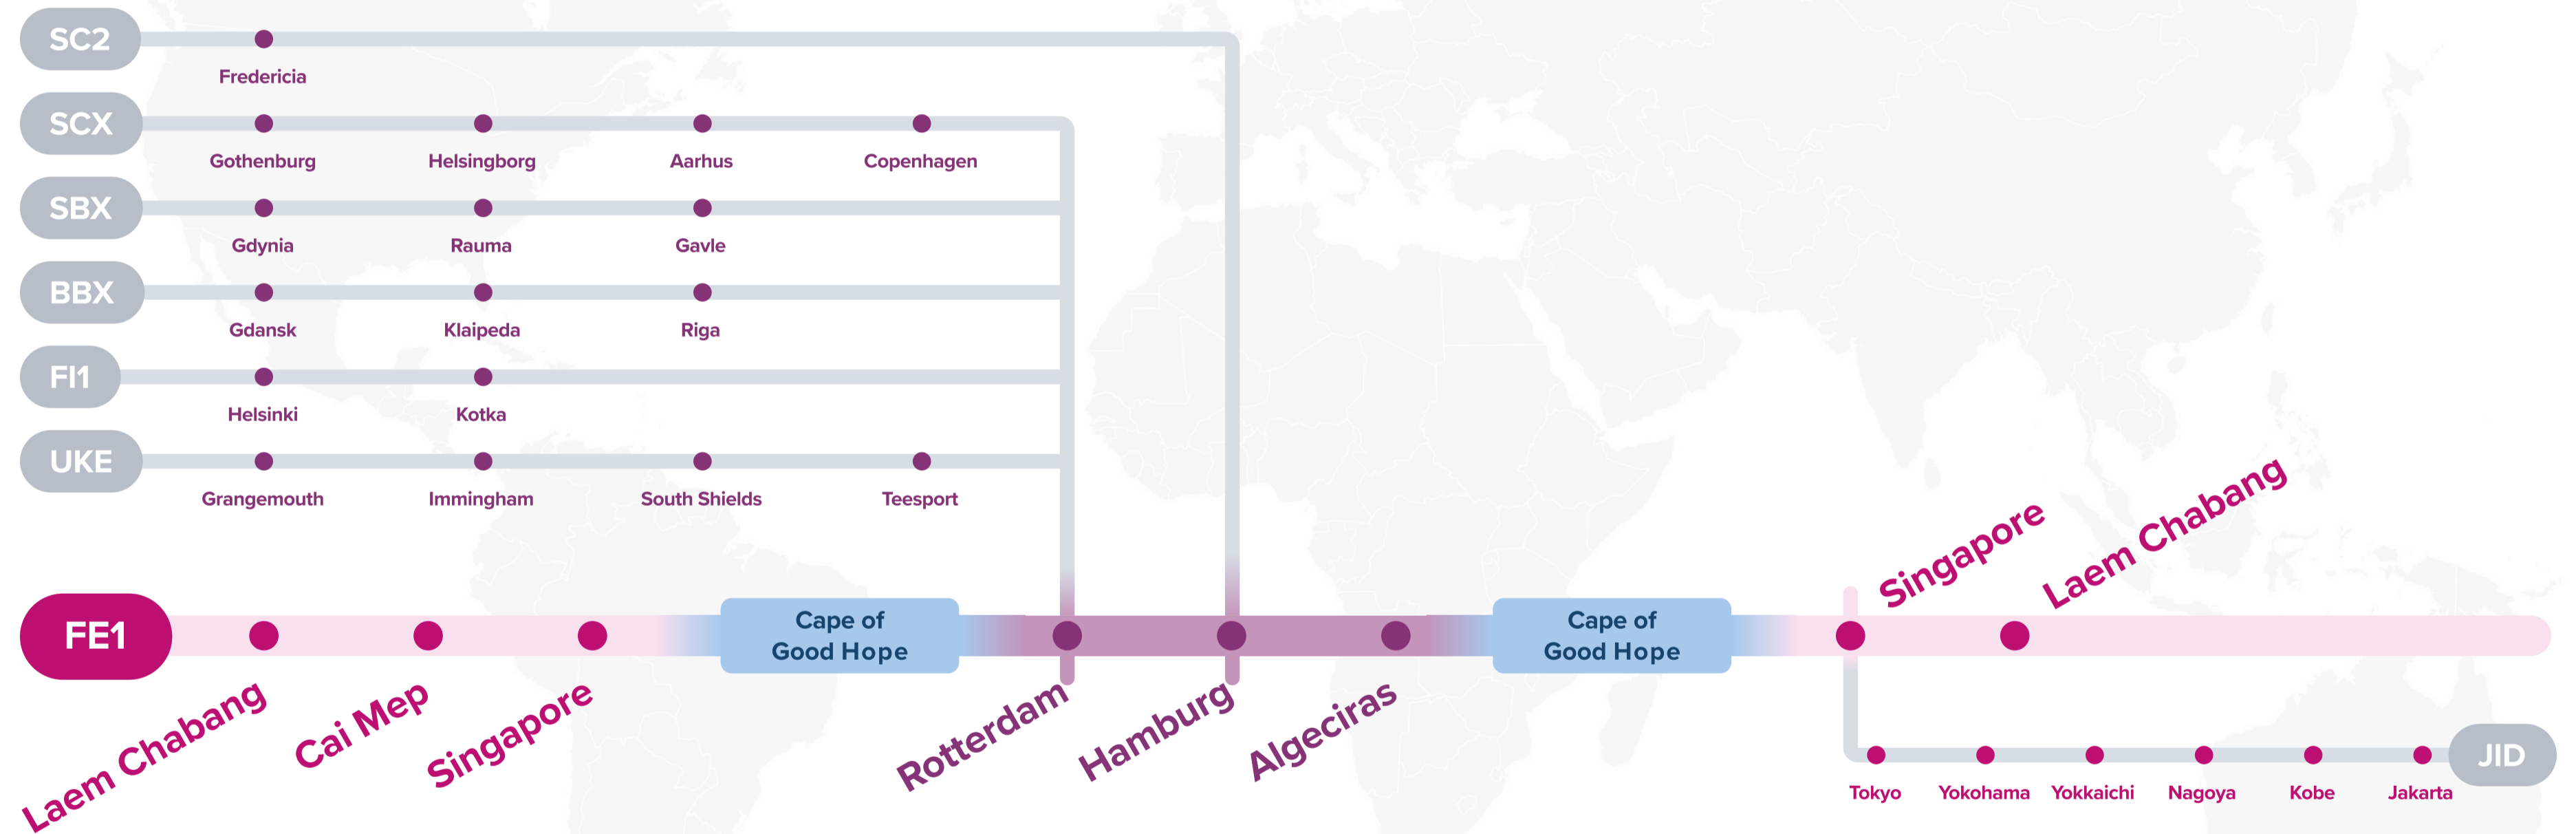

Asia – North Europe Service (via CoGH)

FE1: Far East – Europe 1 Eastbound

SC2: Scandinavia Express 2

BBX: Baltic Bridge Express

JID: Japan Indonesia

SCX: Scandinavia Express

F11: Finland Express 1

SBX: Scandinavia Baltic Express

UKE: UK East Coast Express