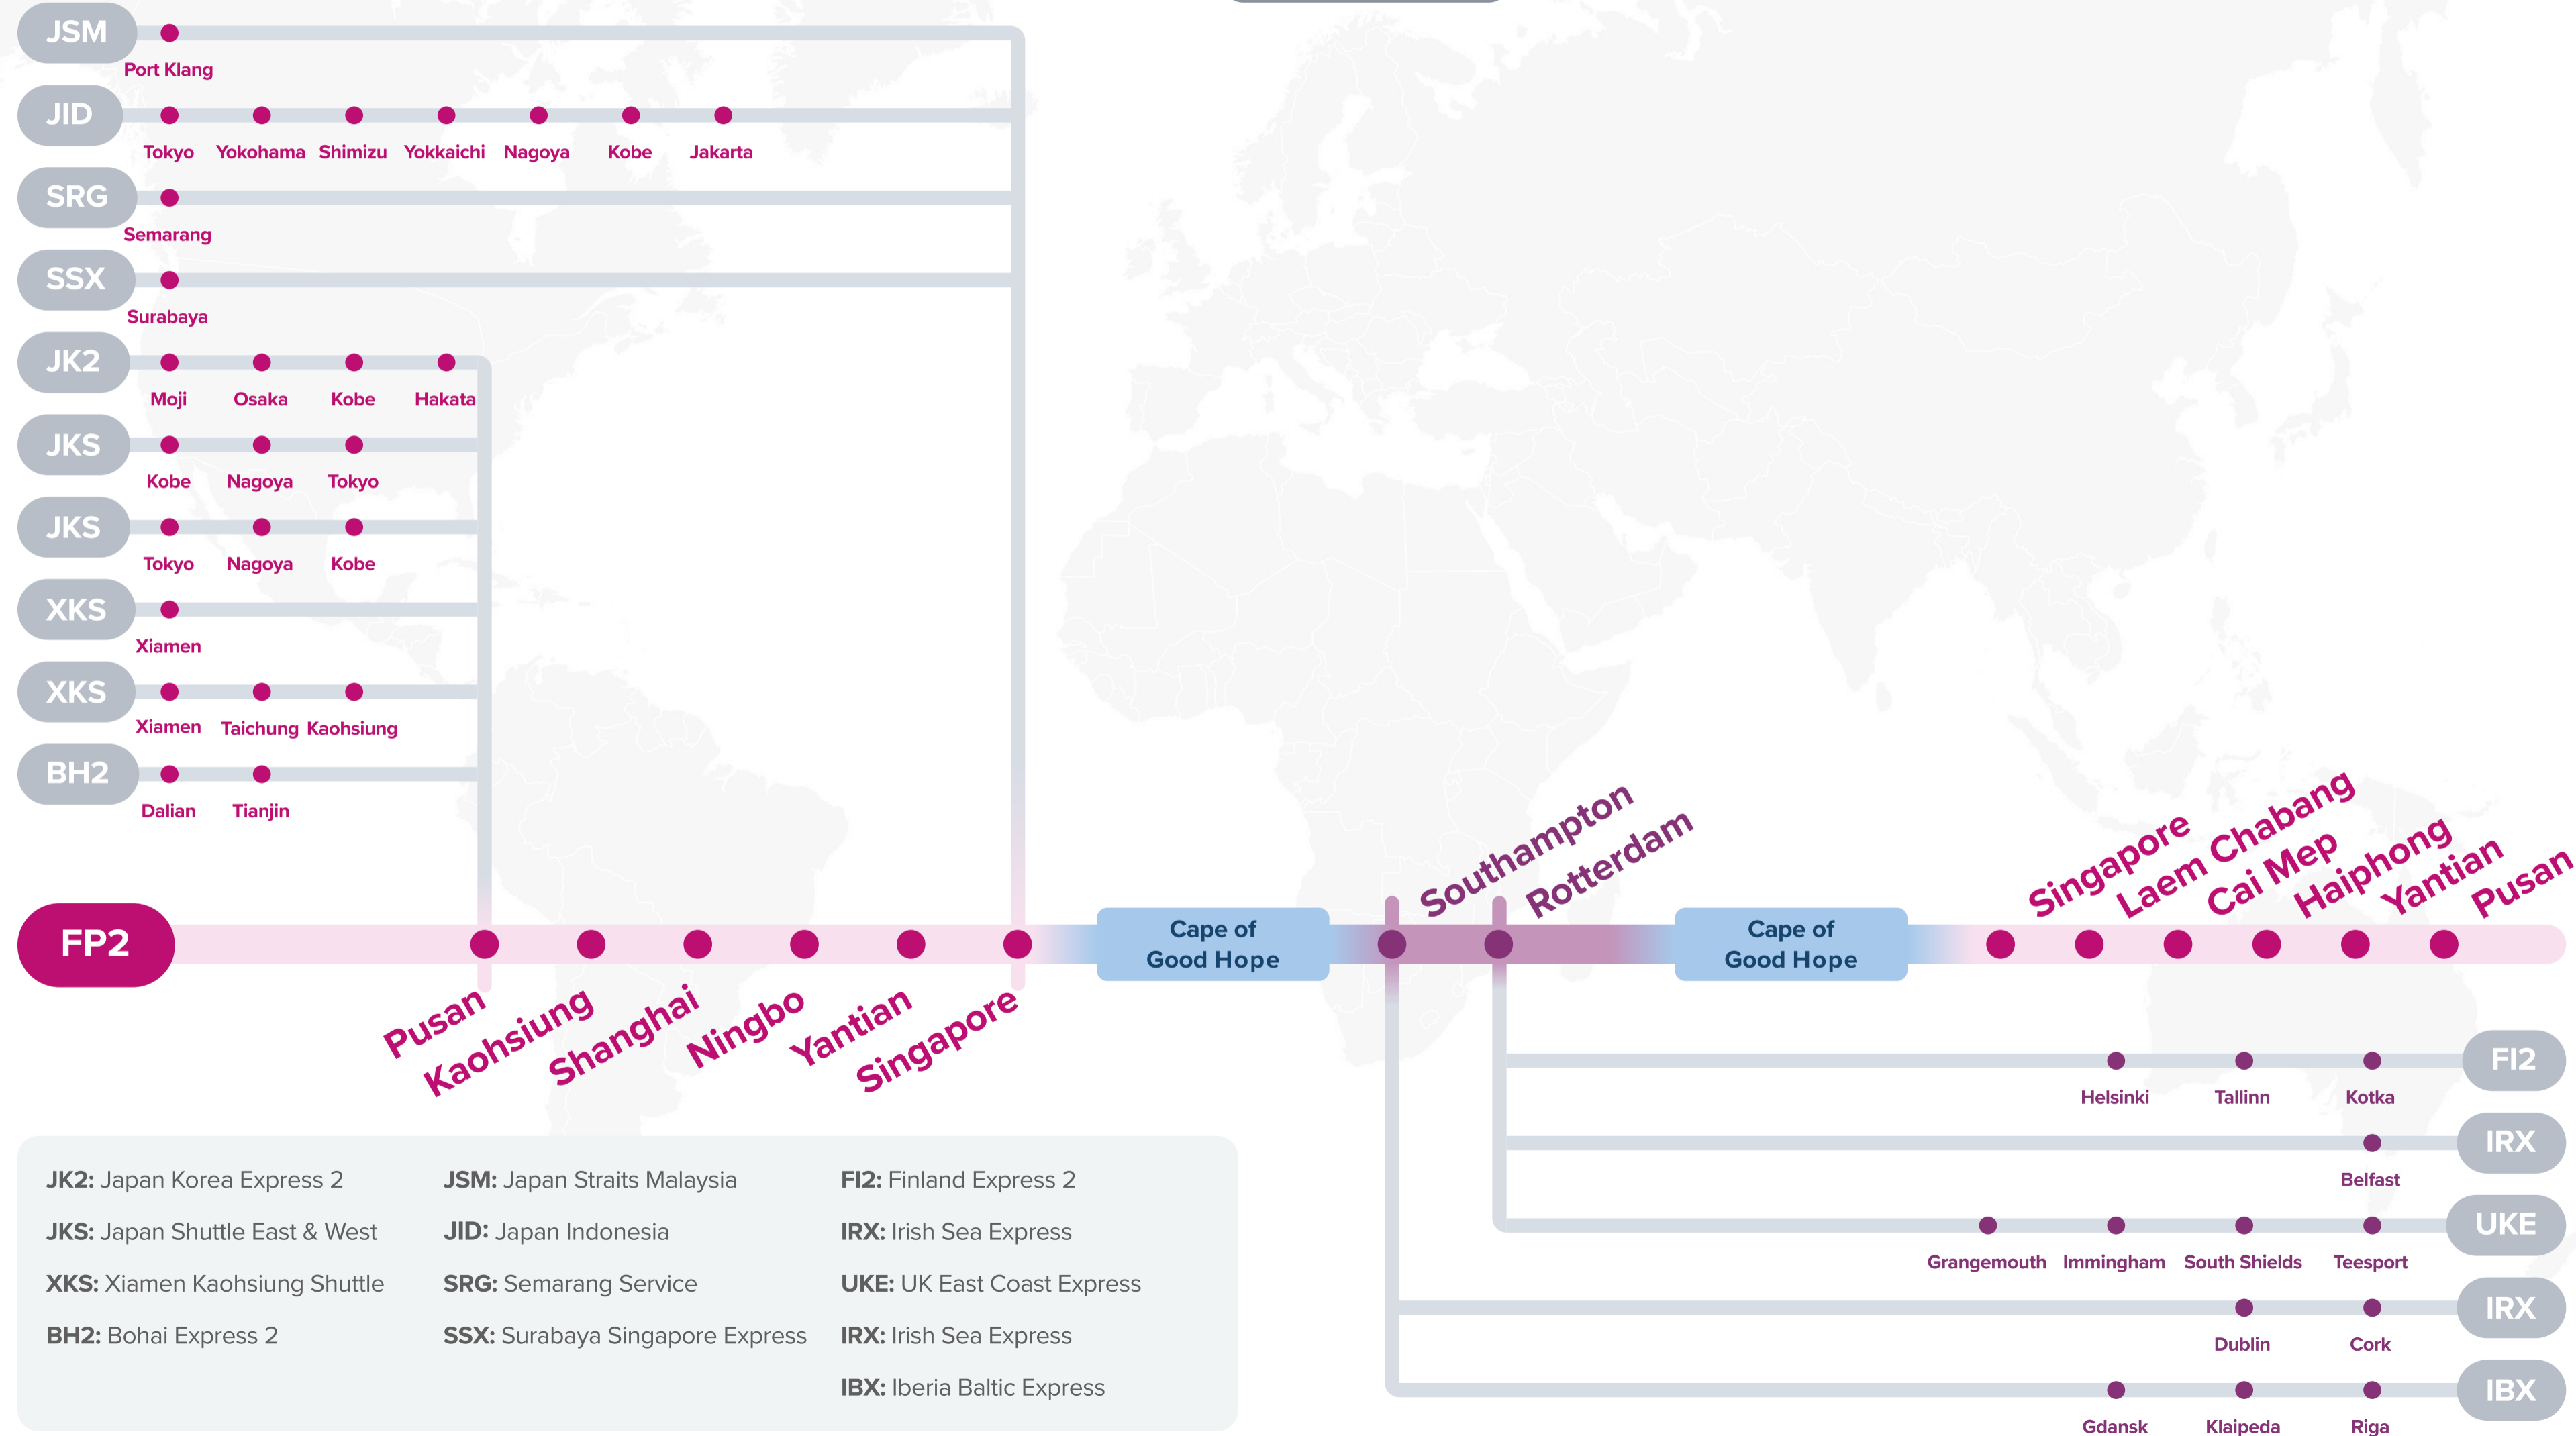

Asia – North Europe Service (via CoGH)

FP2: Far East Pacific 2

Westbound

JK2: Japan Korea Express 2

JKS: Japan Shuttle East & West

XKS: Xiamen Kaohsiung Shuttle

BH2: Bohai Express 2

JSM: Japan Straits Malaysia

JID: Japan Indonesia

SRG: Semarang Service

SSX: Surabaya Singapore Express

FI2: Finland Express 2

IRX: Irish Sea Express

UKE: UK East Coast Express

IRX: Irish Sea Express

IBX: Iberia Baltic Express