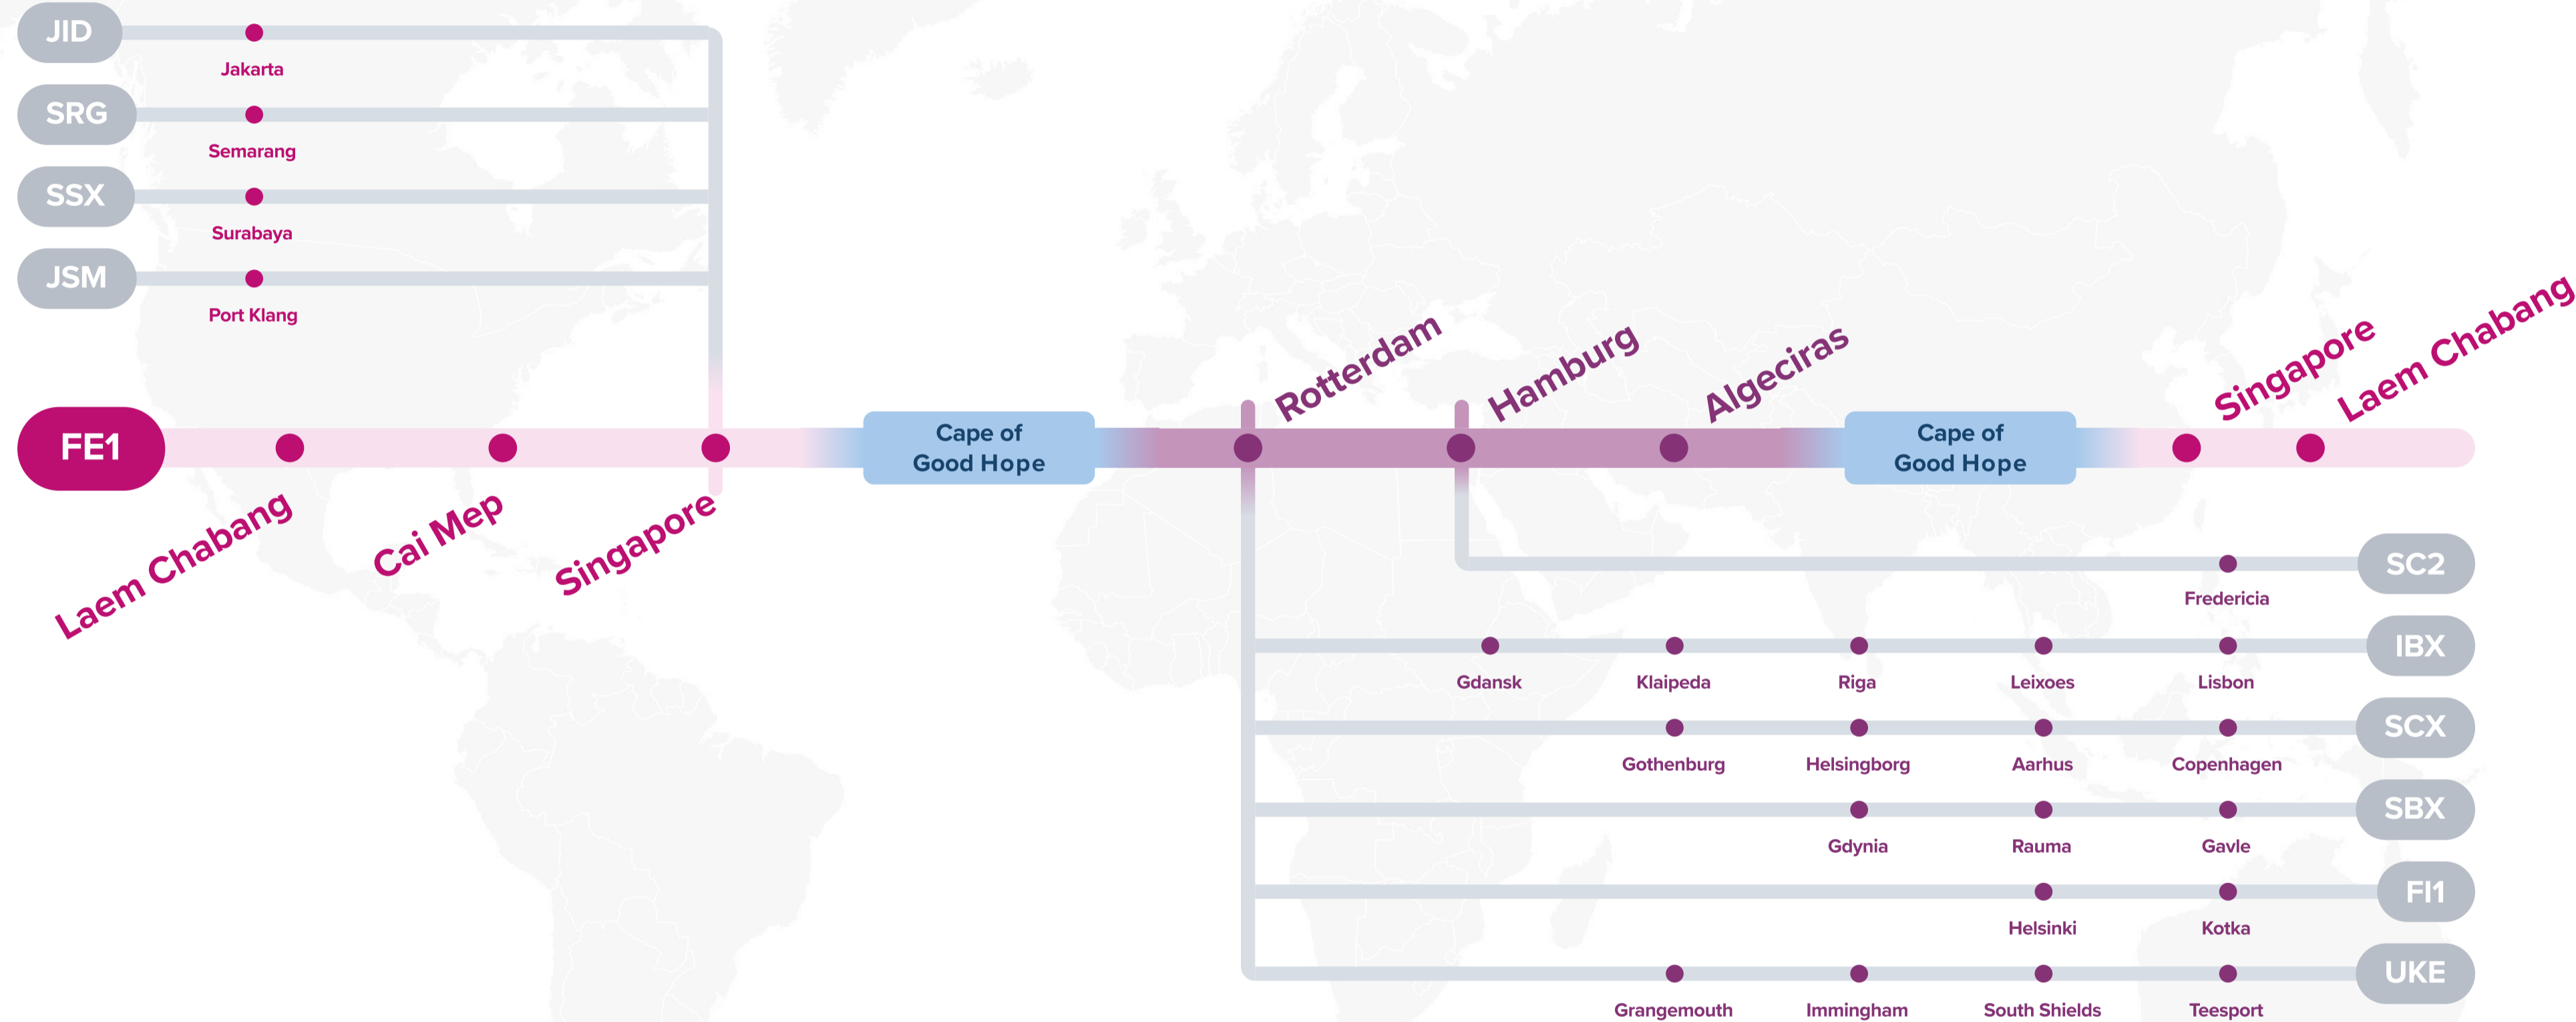

### Service Features

- Unique direct coverage from Southeast Asia Hubs: Laem Chabang and Cai Mep
- Express connection into Benelux region and Germany.

### Port Rotation

(Terminals are subject to change)

ORIGIN	CODE	ETA	ETD	TERMINAL
LAEM CHABANG	LCH	SAT	MON	HUTCHISON LAEMCHABANG TERMINAL
CAI MEP	CMP	WED	FRI	TAN CANG CAIMEP INTL TERMINAL (TCIT)
SINGAPORE	SIN	SUN	MON	PSA SINGAPORE
ROTTERDAM	RTM	THU	SAT	ROTTERDAM WORLD GATEWAY (RWG)
HAMBURG	HAM	TUE	WED	CONTAINER TERMINAL ALTENWERDER (CTA)
ALGECIRAS	ALG	FRI	FRI	TOTAL TERMINAL INTERNATIONAL (TTI)
SINGAPORE	SIN	TUE	WED	PSA SINGAPORE
LAEM CHABANG	LCH	SAT	MON	HUTCHISON LAEMCHABANG TERMINAL

### Transit Time

W/B	RTM	HAM	ALG	E/B	SIN	LCH	CMP
LCH	38	43	53	RTM	45	49	53
CMP	34	39	49	HAM	41	45	49
SIN	31	36	46	ALG	32	36	40

Asia – North Europe Service (via CoGH)

# FE1: Far East – Europe 1 Westbound

**JID:** Japan Indonesia

**IRX:** Irish Sea Express

**FI1:** Finland Express 1

**SRG:** Semarang Service

**IBX:** Iberia Baltic Express

**UKE:** UK East Coast Express

**SSX:** Surabaya Singapore Express