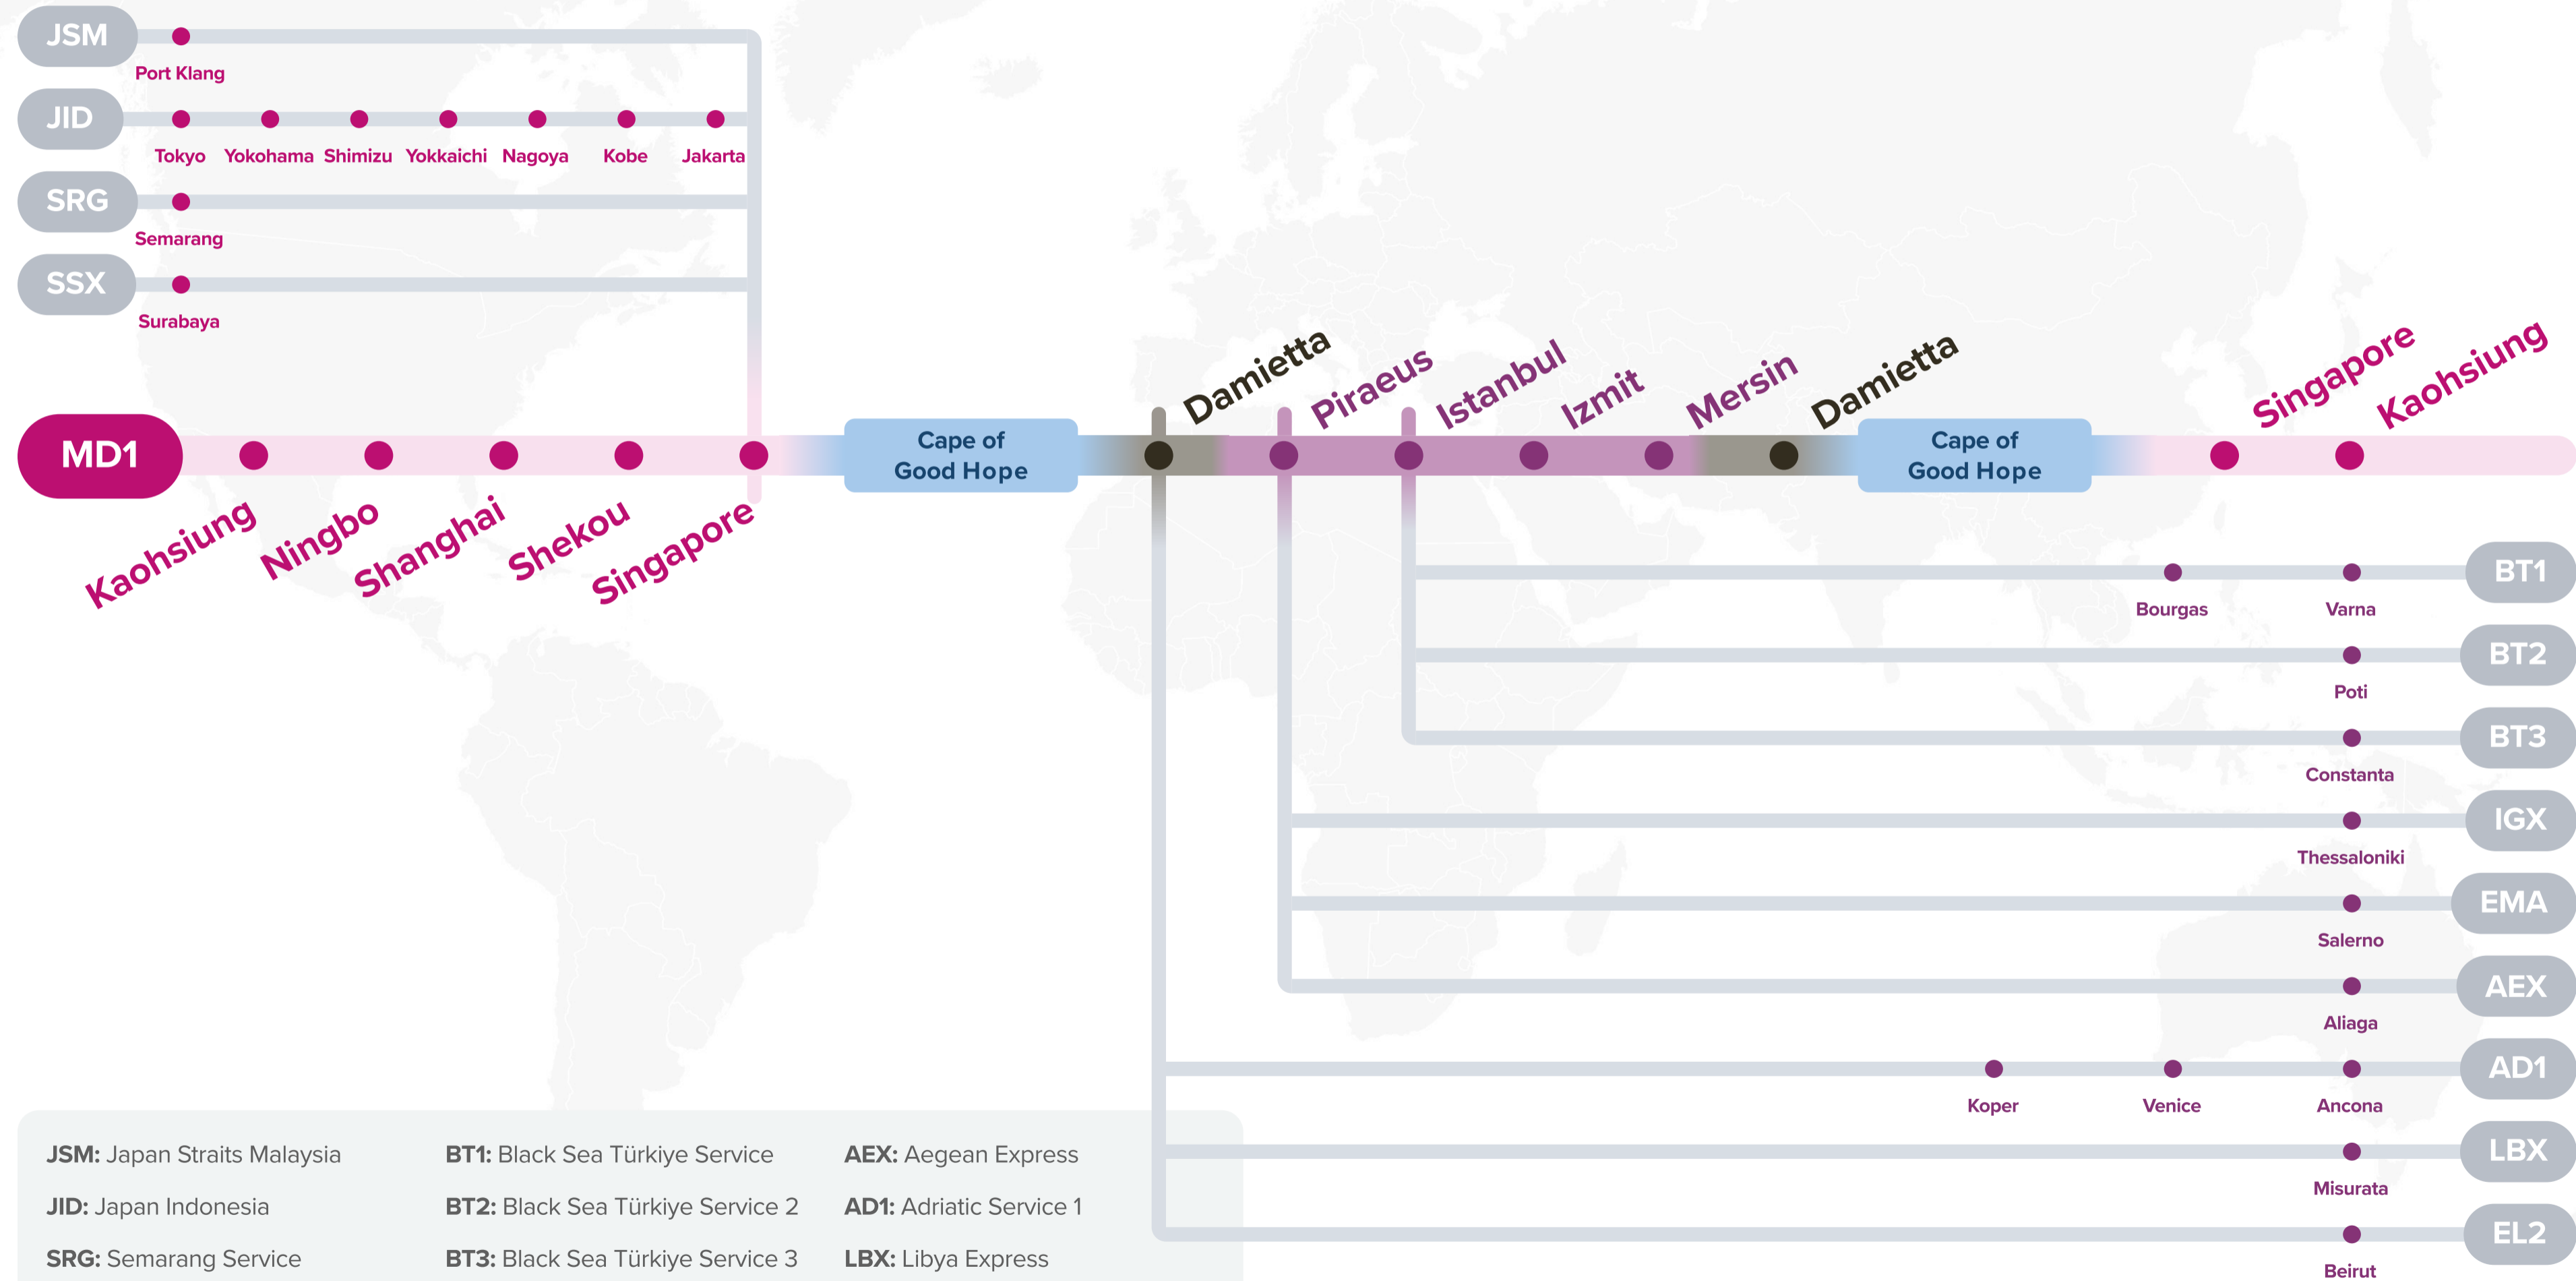

## Transit Time

E/B	PUS	W/B	XMN	TXG	KHH
XMN	7	PUS	4	5	6
TXG	6				
KHH	4				

**Service Features**

- ▣ Direct service into Egypt, Greece and Eastern Mediterranean ports.
- ▣ Direct service from Eastern Mediterranean and Egypt to Singapore and Far East.

**Transit Time**

W/B	DAM	PIR	IST	IZT	MER	E/B	SIN	KHH	NGB	SHA	SHK
KHH	44	51	54	57	61	PIR	44	51	53	55	59
NGB	41	48	51	54	58	IST	41	48	50	52	56
SHA	39	46	49	52	56	IZT	39	46	48	50	54
SHK	36	43	46	49	53	MER	35	42	44	46	50
SIN	31	38	41	44	48	DAM	32	39	41	43	47

# Asia – Mediterranean Service (via CoGH)

## MD1: Mediterranean 1

Westbound

**JSM:** Japan Straits Malaysia

**JID:** Japan Indonesia

**SRG:** Semarang Service

**SSX:** Surabaya Singapore Express

**BT1:** Black Sea Türkiye Service

**BT2:** Black Sea Türkiye Service 2