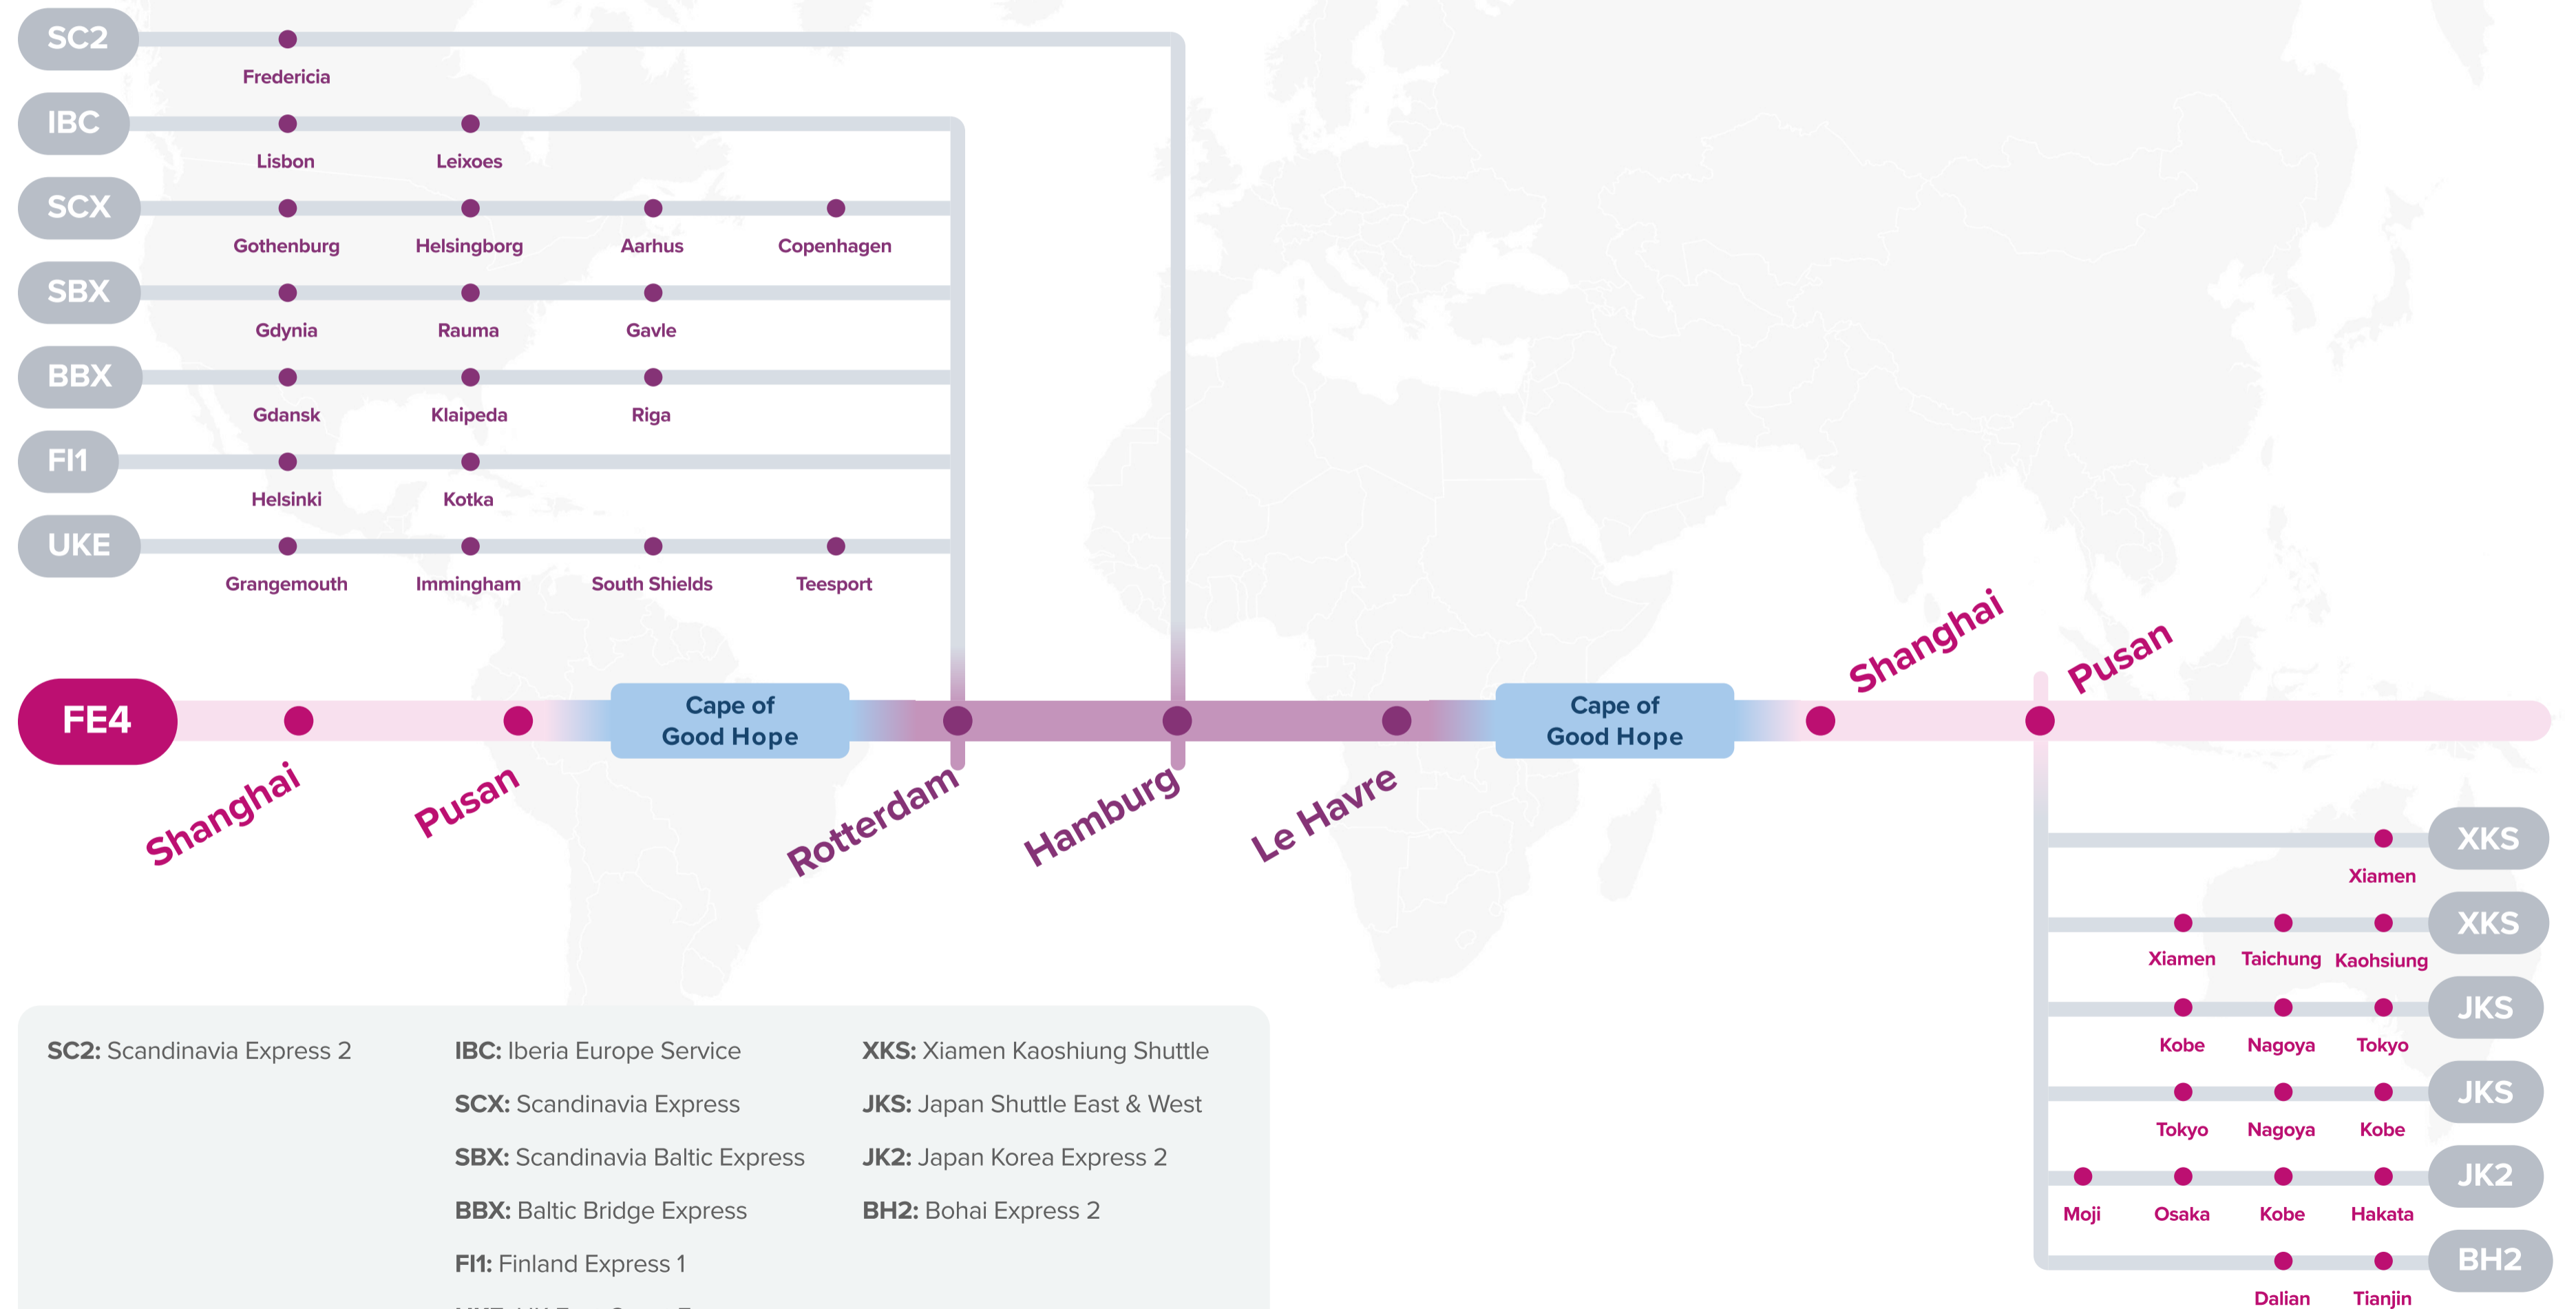

**SCX:** Scandinavia Express

**SBX:** Scandinavia Baltic Express

**IRX:** Irish Sea Express

**FI1:** Finland Express 1

**UKE:** UK East Coast Express

Asia – North Europe Service (via CoGH)

# FE4: Far East – Europe 4 Eastbound

**SC2:** Scandinavia Express 2

**IBC:** Iberia Europe Service

**XKS:** Xiamen Kaoshiung Shuttle

**SCX:** Scandinavia Express

**JKS:** Japan Shuttle East & West

**SBX:** Scandinavia Baltic Express

**JK2:** Japan Korea Express 2

**BBX:** Baltic Bridge Express

**BH2:** Bohai Express 2

**FI1:** Finland Express 1

**UKE:** UK East Coast Express

WESTBOUND ←  
EASTBOUND →

**Service Features**

- Express service from China and Southeast Asia to Le Havre.
- Competitive transit from Antwerp and Le Havre to China and Southeast Asia.