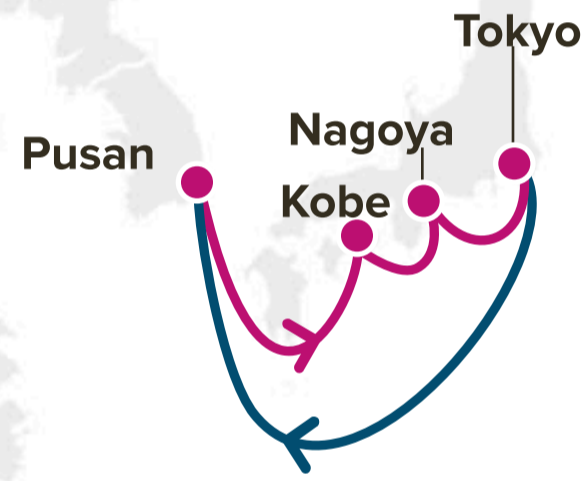

**IRX:** Irish Sea Express

**IBC:** Iberia Europe Service

**CU3/4:** Calcutta Express 3/4

**TUT:** Tuticorin Service

**BA2:** Bangladesh Service 2

**IGS:** India Gulf Service

**ICE:** India Coastal Express

**Service Features**

- Seamless connection between Japan and Pusan connecting onto Premier Alliance Services.

**Port Rotation**

(Terminals are subject to change)

ORIGIN	CODE	ETA	ETD	TERMINAL
PUSAN	PUS	FRI	SUN	HANJIN BUSAN NEW PORT COMPANY(HJNC)
KOBE	UKB	MON	TUE	ROKKO ISLAND C-67
NAGOYA	NGO	WED	WED	TOBISHIMA CONTAINER BERTH (TCB)
TOKYO	TYO	THU	SAT	OHI NO.3-4 TERMINAL
PUSAN	PUS	MON	TUE	HANJIN BUSAN NEW PORT COMPANY(HJNC)