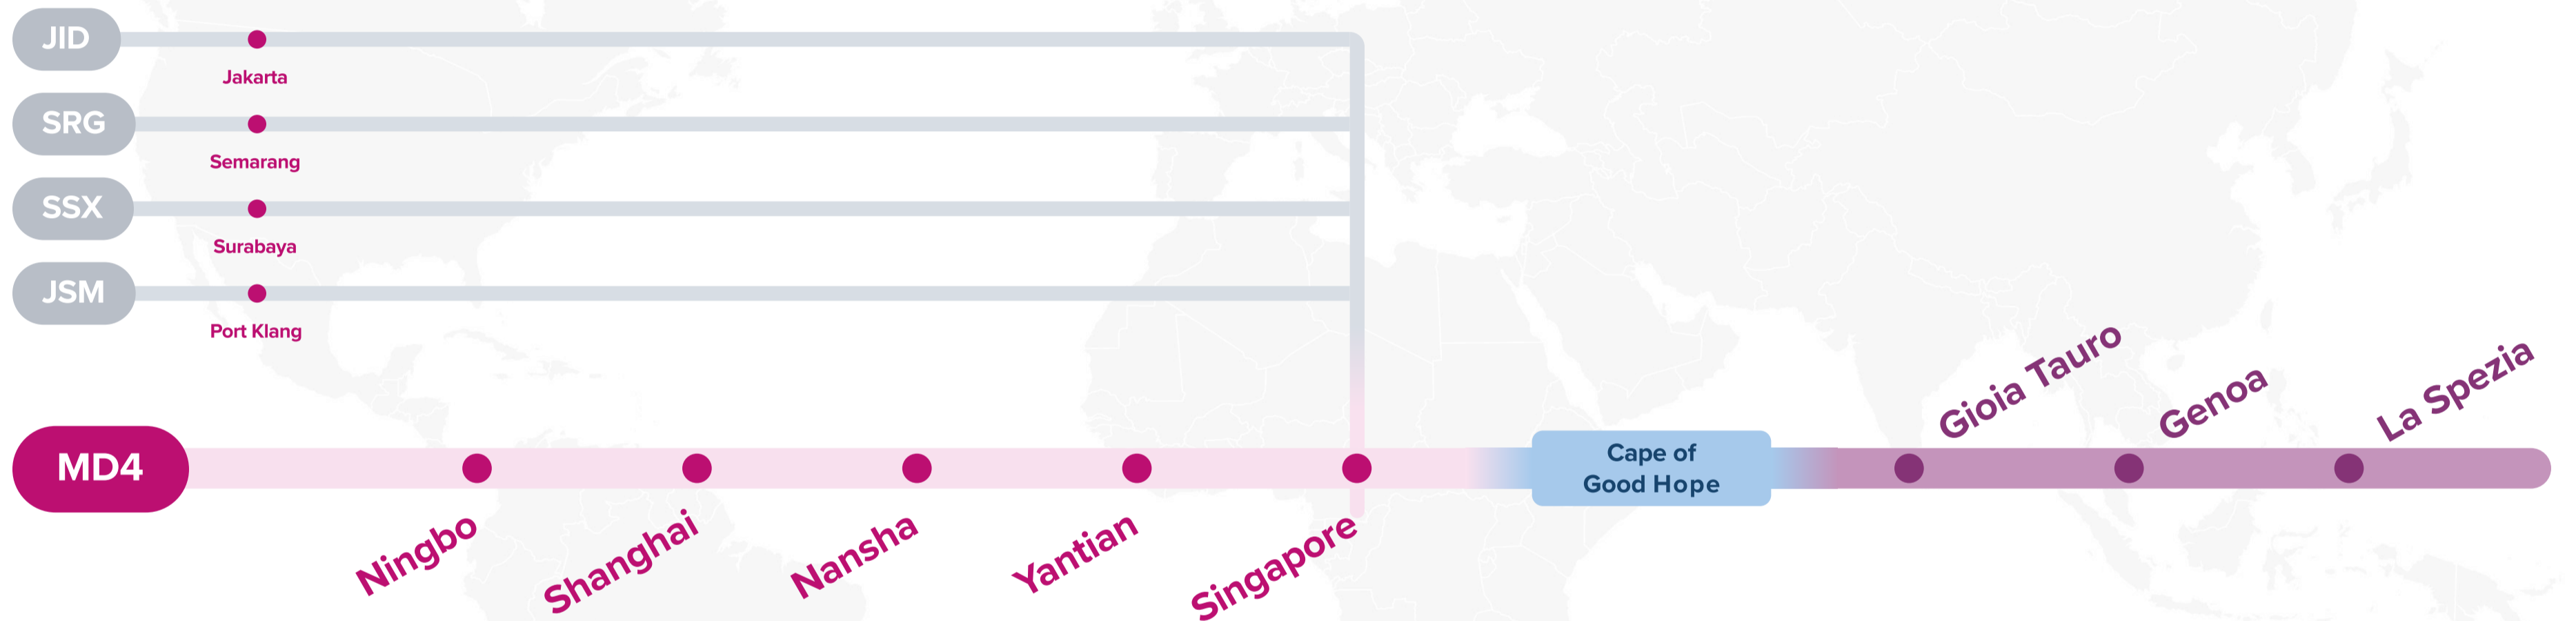

# MD3: Mediterranean 3

Westbound

**JID:** Japan Indonesia

**SRG:** Semarang Service

**SSX:** Surabaya Singapore Express

**JSM:** Japan Straits Malaysia

**AD1:** Adriatic Service 1

**LBX:** Libya Express

### Service Features

Express service to Italy ports with a focus on major East Asia ports.

### Transit Time

W/B	GIT	SPE	GOA
NGB	44	51	53
SHA	41	48	50
NSA	37	44	46
YTN	36	43	45
SIN	29	36	38

Asia – Mediterranean Service (via CoGH)

# MD4: Mediterranean 4

Westbound

**JID:** Japan Indonesia

**SRG:** Semarang Service

**SSX:** Surabaya Singapore Express

**JSM:** Japan Straits Malaysia

**EASTBOUND** →

**Service Features**