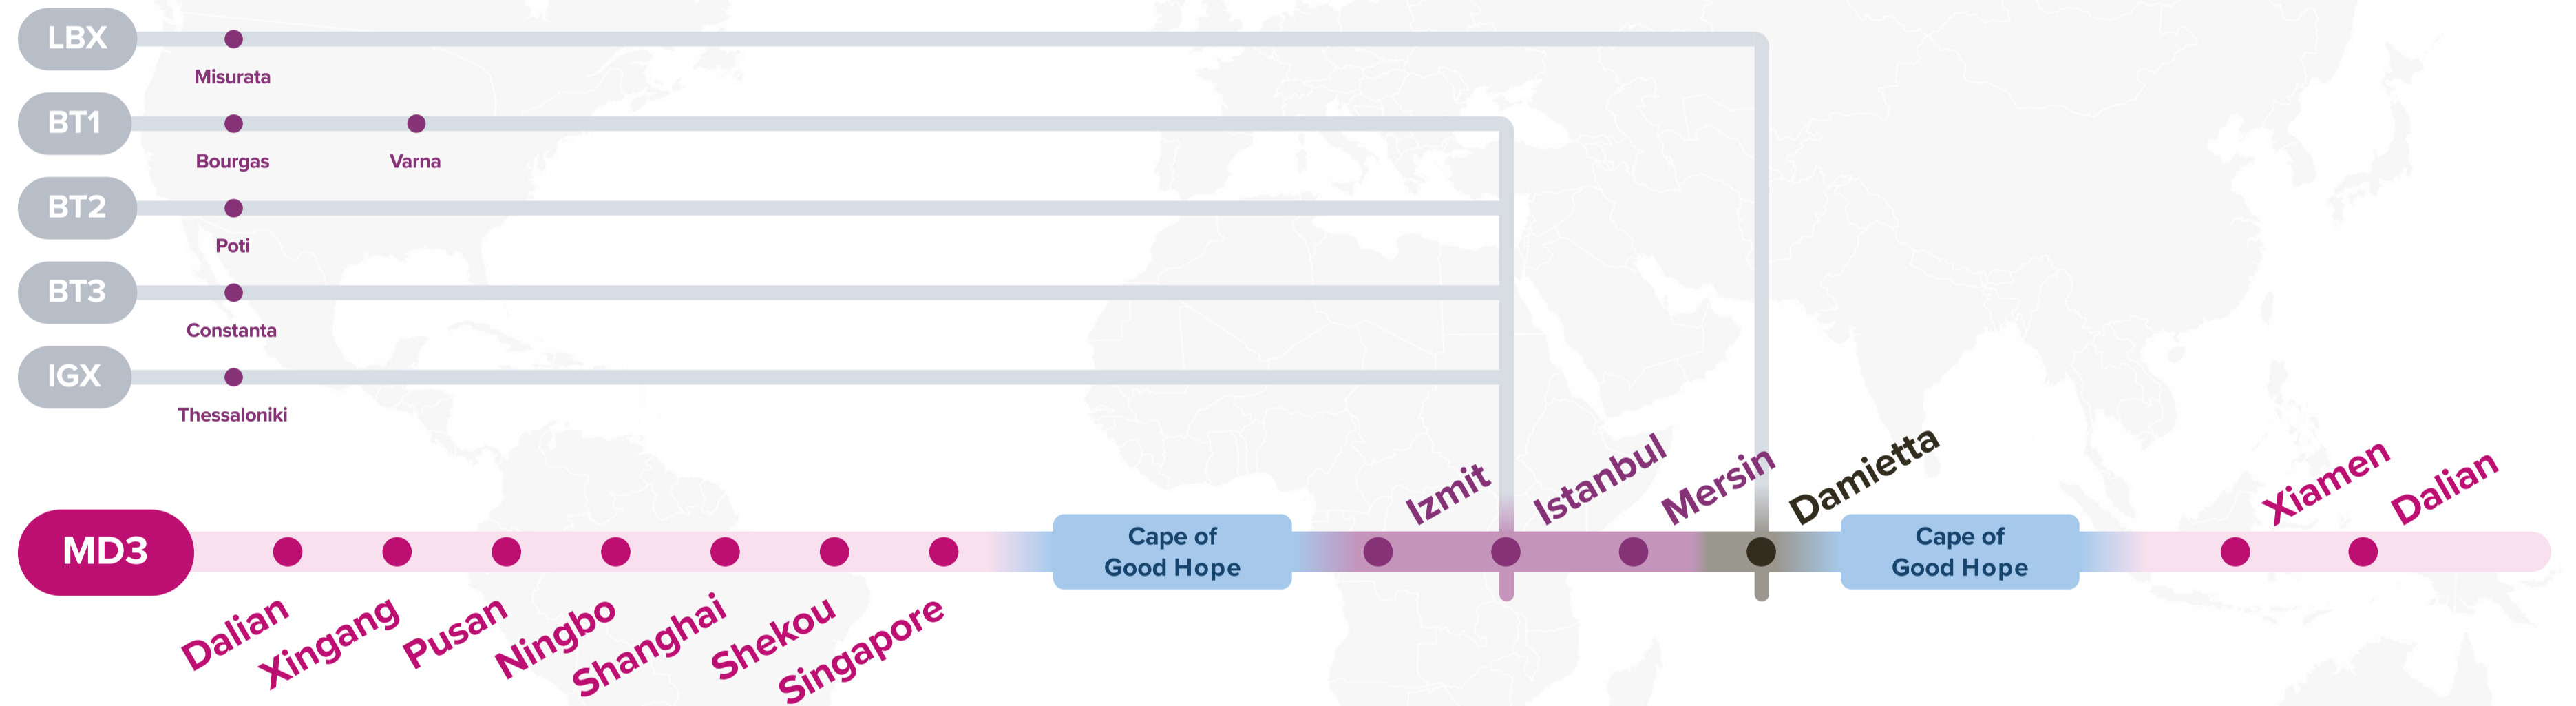

# MD3: Mediterranean 3

Westbound

**JID:** Japan Indonesia

**SRG:** Semarang Service

**SSX:** Surabaya Singapore Express

**JSM:** Japan Straits Malaysia

**AD1:** Adriatic Service 1

**LBX:** Libya Express

**EL2:** Egypt Lebanon Türkiye 2

**BT1:** Black Sea Türkiye Service

**BT2:** Black Sea Türkiye Service 2

**BT3:** Black Sea Türkiye Service 3

Asia – Mediterranean Service (via CoGH)

# MD3: Mediterranean 3

Eastbound

**LBX:** Libya Express

**BT1:** Black Sea Türkiye Service

**BT2:** Black Sea Türkiye Service 2

**BT3:** Black Sea Türkiye Service 3

**IGX:** Intra-Greece Express

WESTBOUND ←

### Service Features

Express service to Italy ports with a focus on major East Asia ports.