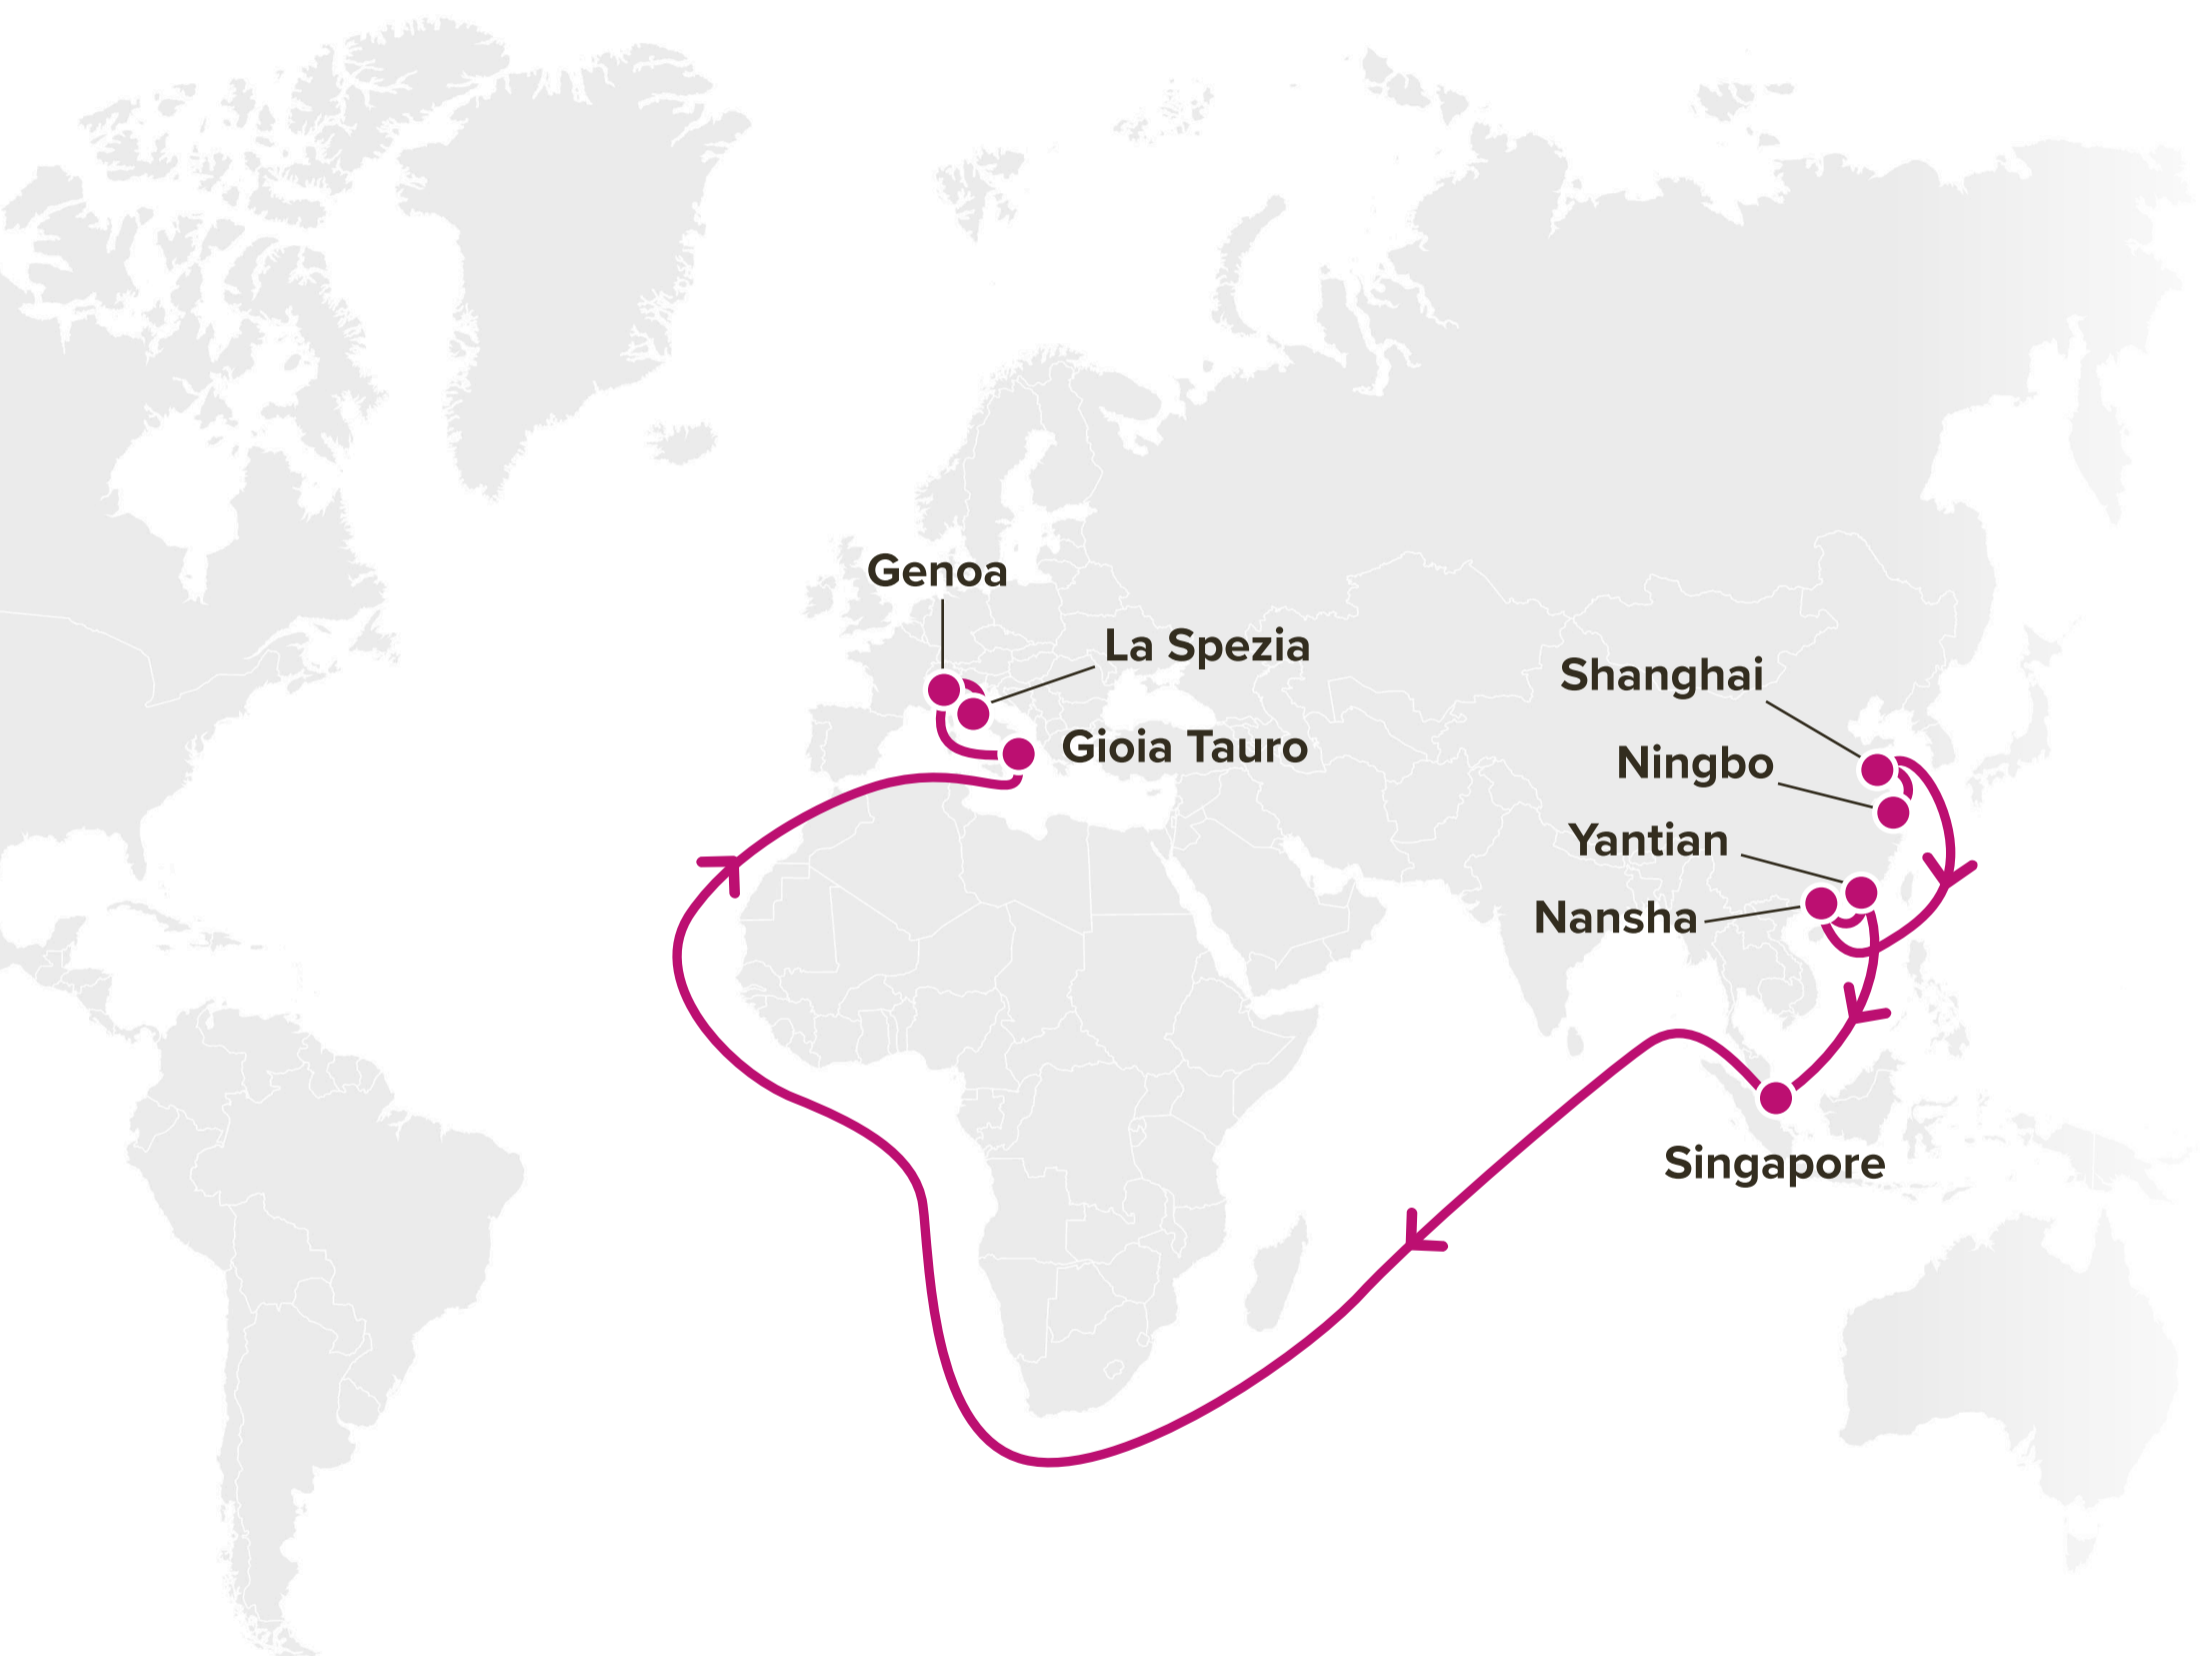

**EL2:** Egypt Lebanon Türkiye 2

**BT1:** Black Sea Türkiye Service

**BT2:** Black Sea Türkiye Service 2

**BT3:** Black Sea Türkiye Service 3

Asia – Mediterranean Service (via CoGH)

# MD3: Mediterranean 3

Eastbound

**LBX:** Libya Express

**BT1:** Black Sea Türkiye Service

**BT2:** Black Sea Türkiye Service 2

**BT3:** Black Sea Türkiye Service 3

**IGX:** Intra-Greece Express

WESTBOUND ←

### Service Features

Express service to Italy ports with a focus on major East Asia ports.