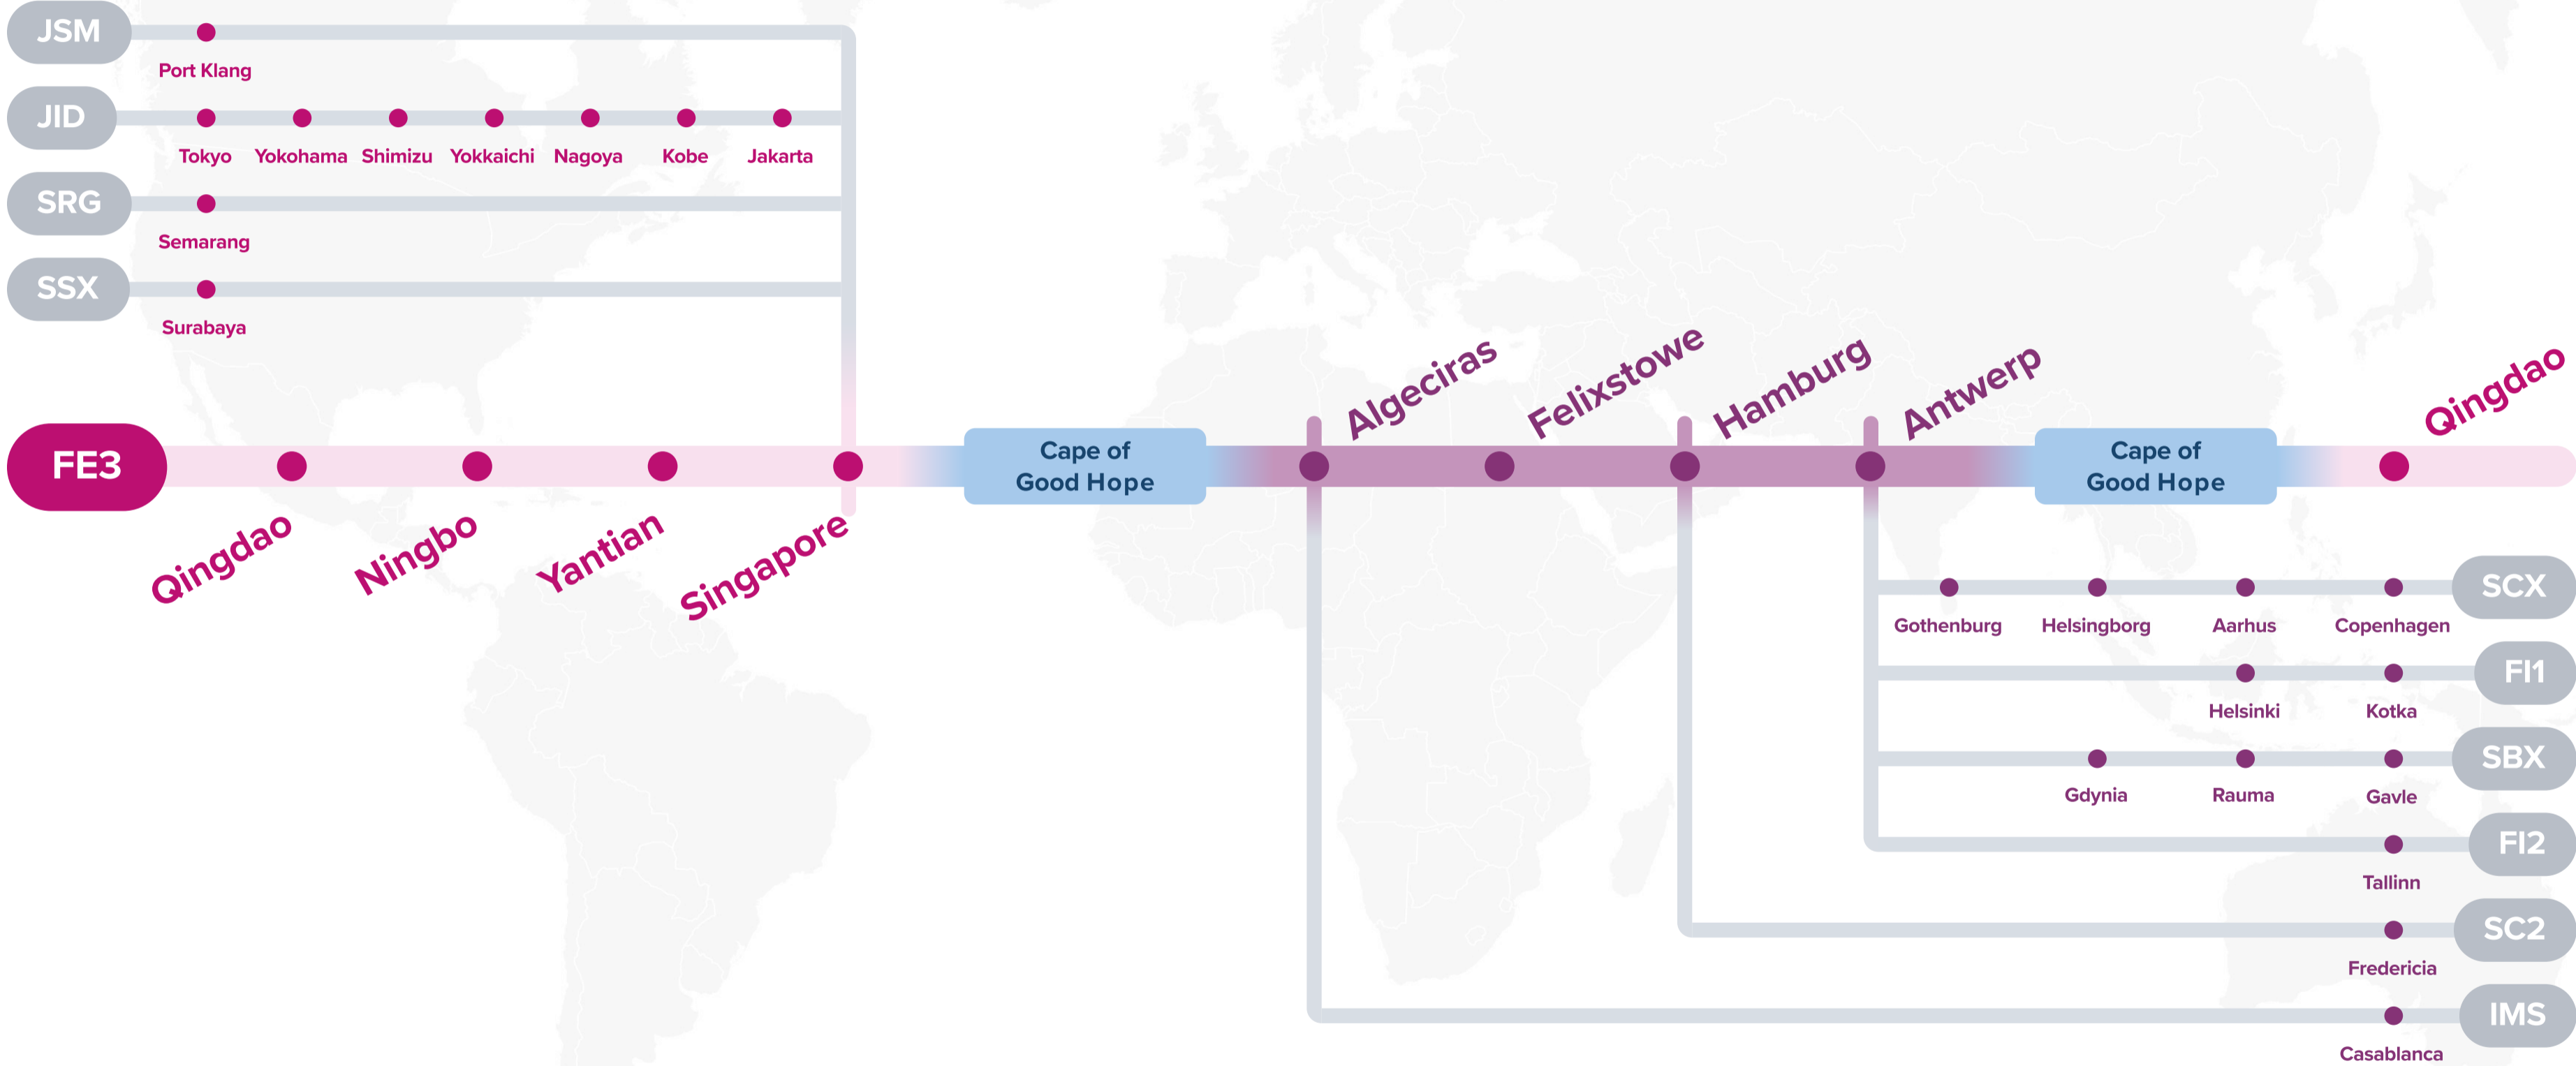

# FP2: Far East Pacific 2

Eastbound

**FI2:** Finland Express 2

**JID:** Japan Indonesia

**IBC:** Iberia Europe Service

**JSM:** Japan Straits Malaysia

**IRX:** Irish Sea Express

WESTBOUND ←  
EASTBOUND →

### Service Features

- ☐ Direct service from China and Southeast Asia into Felixstowe, Hamburg and Antwerp.
- ☐ Unique coverage into Algeciras.
- ☐ Seamless coverage from North Europe into China.

### Port Rotation

(Terminals are subject to change)

ORIGIN	CODE	ETA	ETD	TERMINAL
QINGDAO	TAO	TUE	FRI	QINGDAO NEW QIANWAN CONTAINER TERMINAL (QQCT)
NINGBO	NGB	SAT	TUE	NINGBO ZHOUSHAN PORT - BEILUN 2ND CONTAINER
YANTIAN	YTN	THU	SUN	YANTIAN INTERNATIONAL CONTAINER TERMINAL (YICT)
SINGAPORE	SIN	THU	FRI	PSA SINGAPORE
ALGECIRAS	ALG	FRI	SAT	TOTAL TERMINAL INTERNATIONAL (TTI)
FELIXSTOWE	FXT	WED	FRI	PORT OF FELIXSTOWE
HAMBURG	HAM	TUE	FRI	HHLA CONTAINER TERMINAL BUCHARDKAI (CTB)
ANTWERP	ANR	TUE	FRI	PSA - NOORDZEE TERMINAL 913
QINGDAO	TAO	TUE	FRI	QINGDAO NEW QIANWAN CONTAINER TERMINAL (QQCT)

# FE3: Far East – Europe 3 Westbound

**JSM:** Japan Straits Malaysia      **SCX:** Scandinavia Express      **SC2:** Scandinavia Express 2  
**JID:** Japan Indonesia      **FI1:** Finland Express 1      **IMS:** Intra Morocco Service  
**SRG:** Semarang Service      **SBX:** Scandinavia Baltic Express  
**SSX:** Surabaya Singapore Express      **FI2:** Finland Express 2