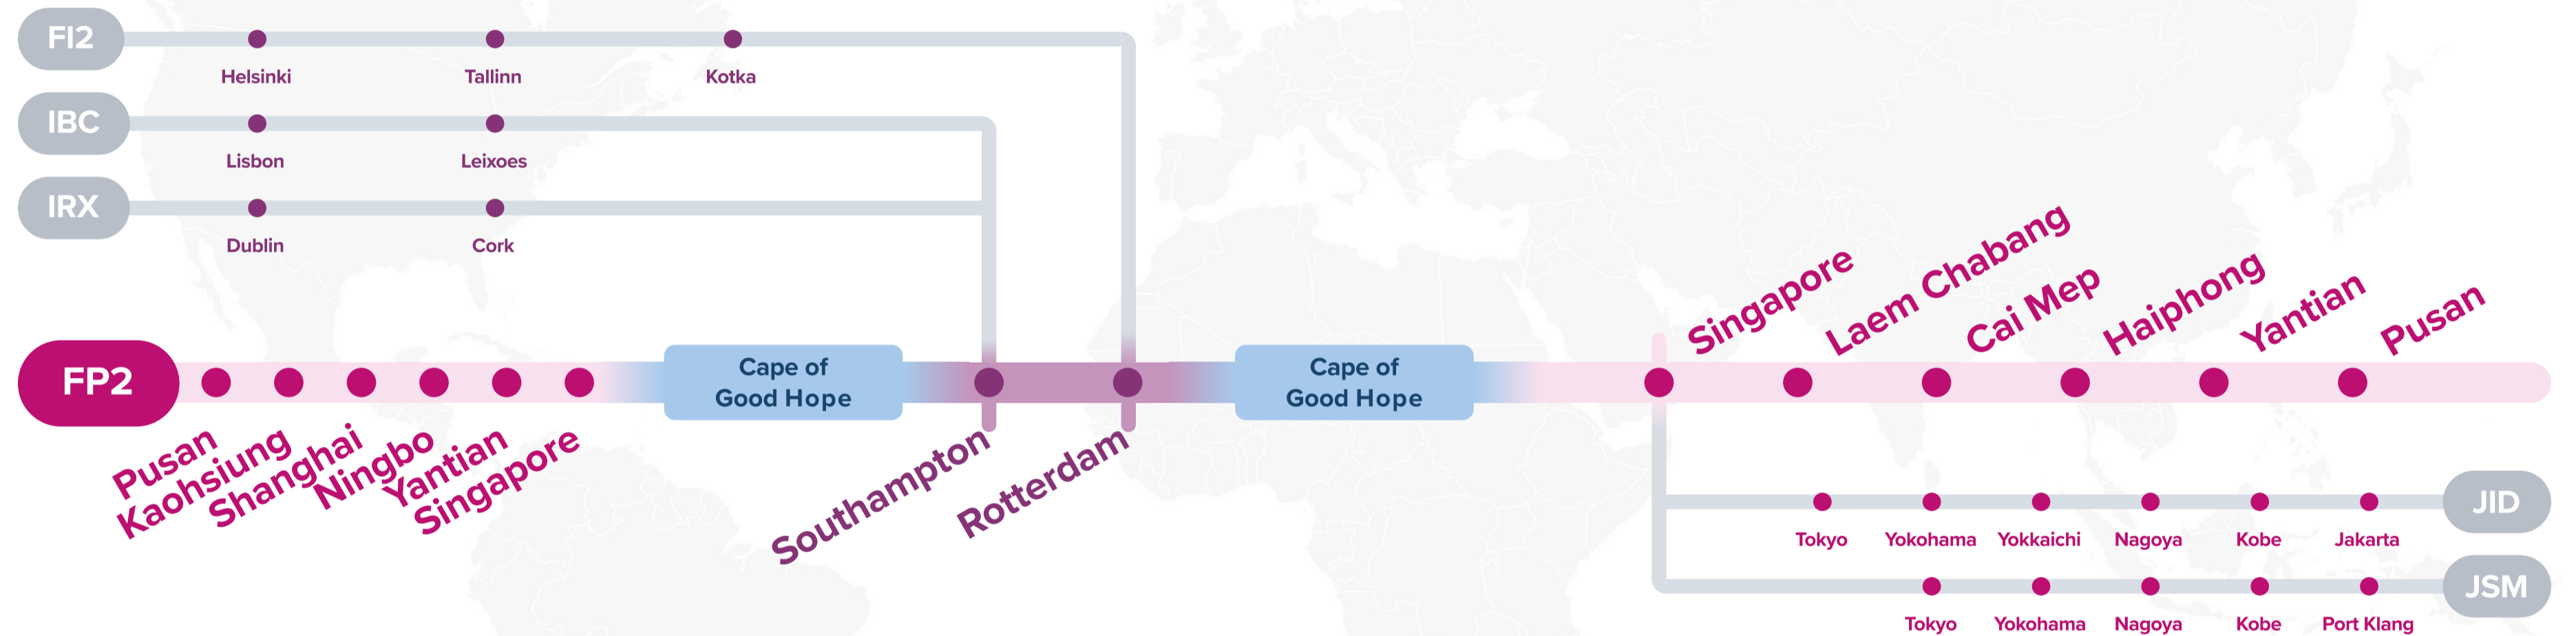

## FP2: Far East Pacific 2

Westbound

**JK2:** Japan Korea Express 2

**JKS:** Japan Shuttle East & West

**XKS:** Xiamen Kaohsiung Shuttle

**BH2:** Bohai Express 2

**JSM:** Japan Straits Malaysia

**JID:** Japan Indonesia

**SRG:** Semarang Service

**SSX:** Surabaya Singapore Express

**FI2:** Finland Express 2

**IRX:** Irish Sea Express

**UKE:** UK East Coast Express

**IRX:** Irish Sea Express

**IBX:** Iberia Baltic Express

Asia – North Europe Service (via CoGH)

# FP2: Far East Pacific 2

Eastbound

**FI2:** Finland Express 2

**JID:** Japan Indonesia

**IBC:** Iberia Europe Service

**JSM:** Japan Straits Malaysia

**IRX:** Irish Sea Express

WESTBOUND ←  
EASTBOUND →

### Service Features

- ☐ Direct service from China and Southeast Asia into Felixstowe, Hamburg and Antwerp.
- ☐ Unique coverage into Algeciras.
- ☐ Seamless coverage from North Europe into China.