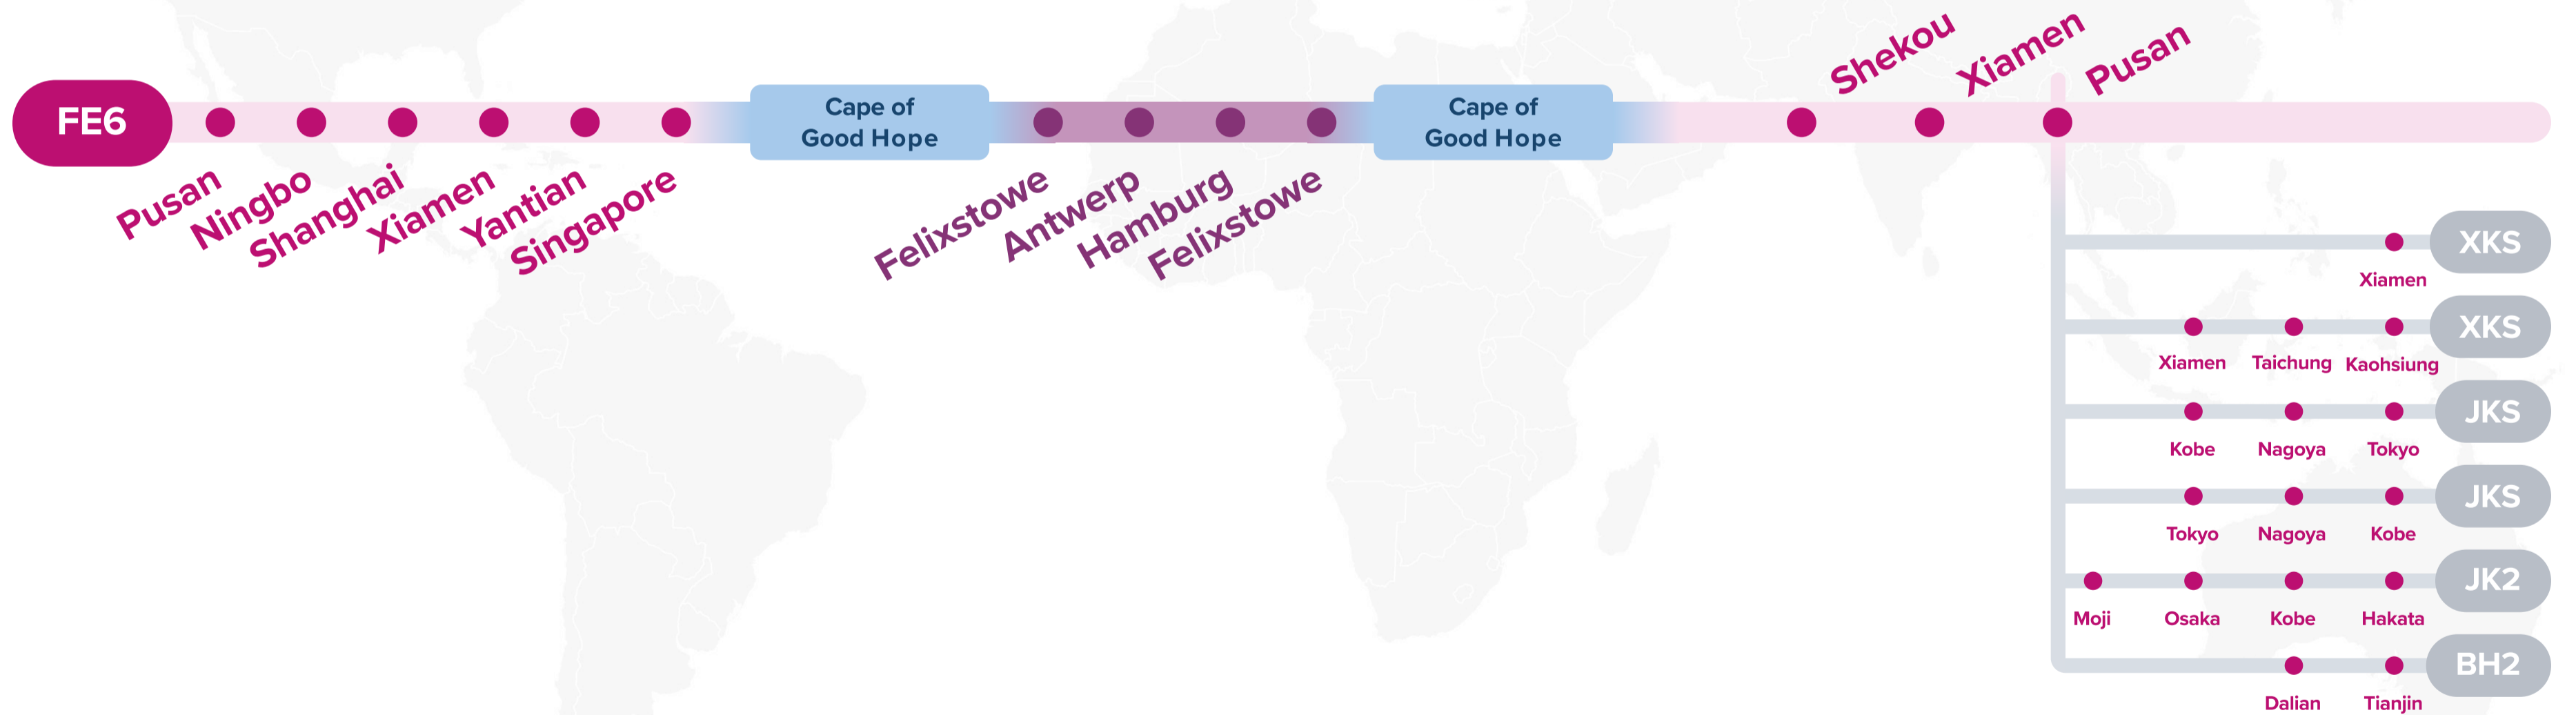

Asia – North Europe Service (via CoGH)

# FE6: Far East – Europe 6 Westbound

**JID:** Japan Indonesia

**BH2:** Bohai Express 2

**SRG:** Semarang Service

**SSX:** Surabaya Singapore Express

**JSM:** Japan Straits Malaysia

Asia – North Europe Service (via CoGH)

# FE6: Far East — Europe 6 Eastbound

**XKS:** Xiamen Kaohsiung Shuttle

**JKS:** Japan Shuttle East & West

**JK2:** Japan Korea Express 2

**BH2:** Bohai Express 2

WESTBOUND ←  
EASTBOUND →

**Service Features**

- Comprehensive coverage connecting West India, Sri Lanka, Pakistan to North Europe
- The transshipment service via Colombo would serve your shipment needs from the East India and Bangladesh

**Port Rotation**