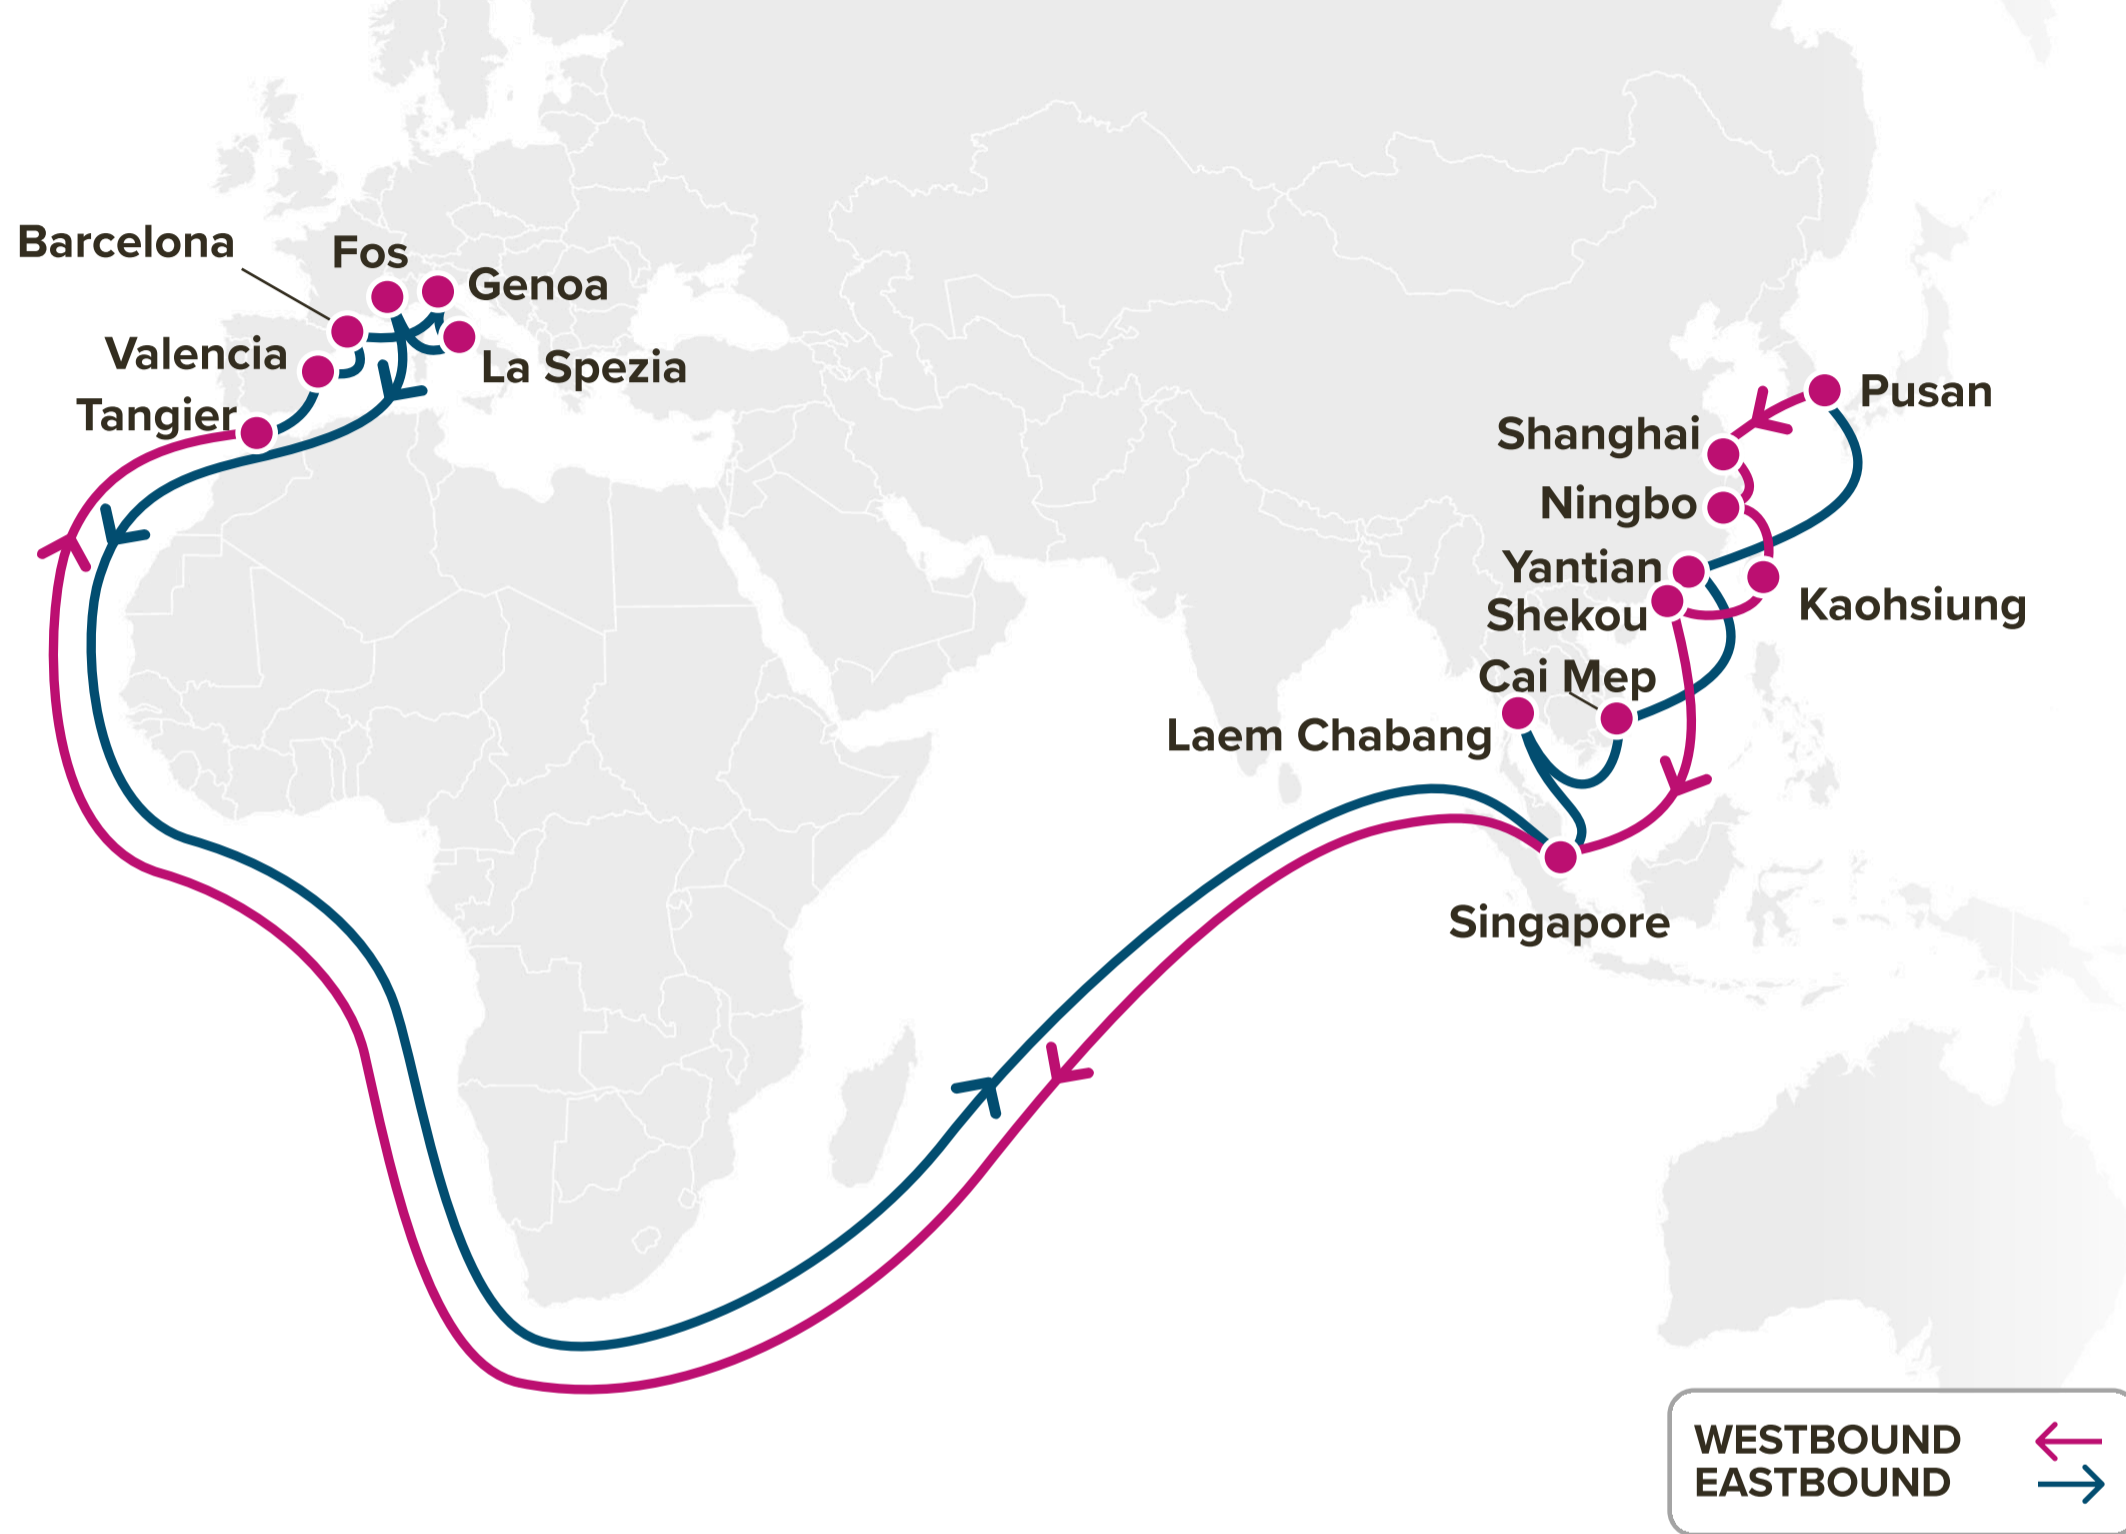

Asia – Mediterranean Service (via CoGH)

# MD1: Mediterranean 1 Eastbound

**LBX:** Libya Express

**BT1:** Black Sea Türkiye Service

**BT2:** Black Sea Türkiye Service 2

**BT3:** Black Sea Türkiye Service 3

**IGX:** Intra-Greece Express

**AD1:** Adriatic Service 1

**JID:** Japan Indonesia

**JSM:** Japan Straits Malaysia

**Service Features**

- Direct connection from East Asia and Southeast Asia to West Mediterranean Ports.
- Direct Thailand and Vietnam connection from West Mediterranean Ports.