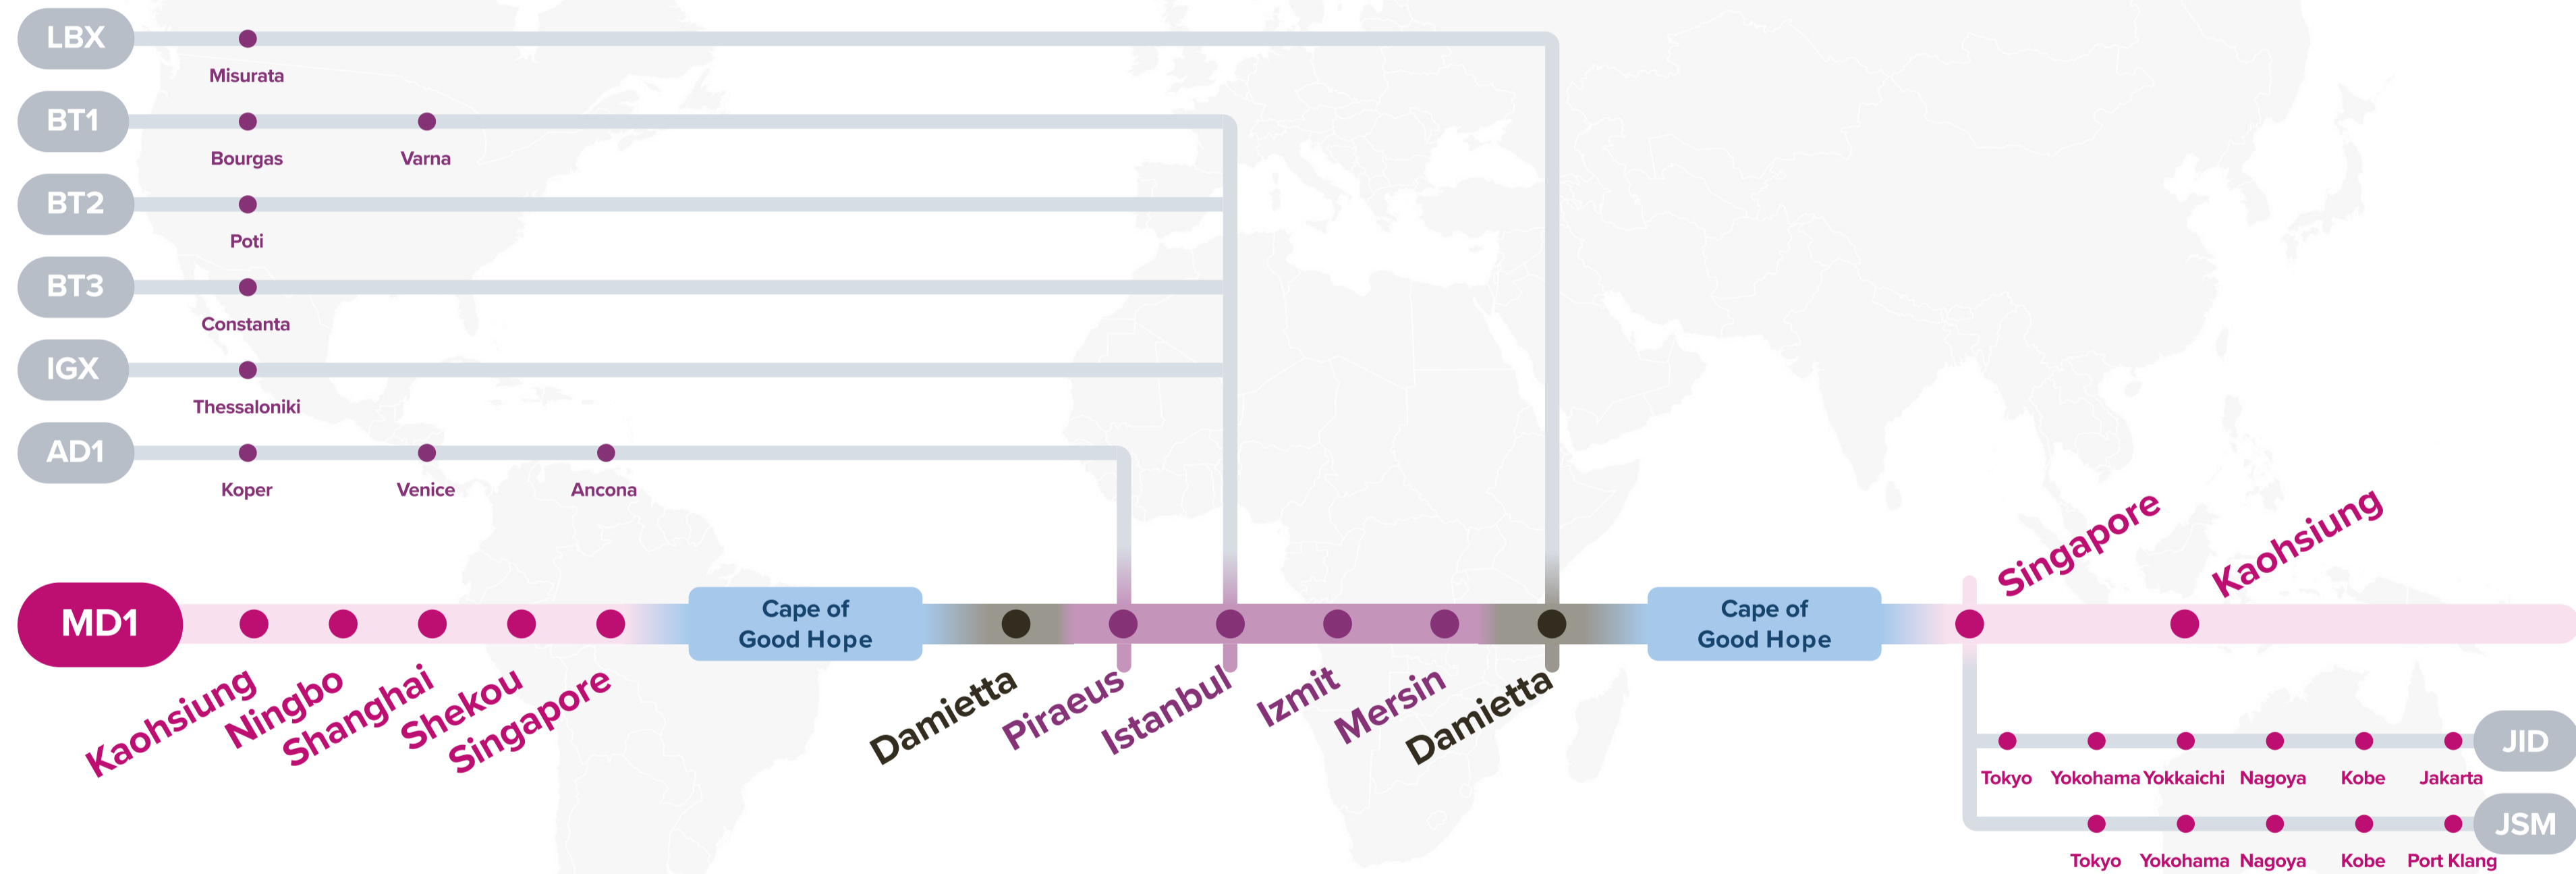

Asia – Mediterranean Service (via CoGH)

MD1: Mediterranean 1 Eastbound

LBX: Libya Express

BT1: Black Sea Türkiye Service

BT2: Black Sea Türkiye Service 2

BT3: Black Sea Türkiye Service 3

IGX: Intra-Greece Express

AD1: Adriatic Service 1

JID: Japan Indonesia

JSM: Japan Straits Malaysia