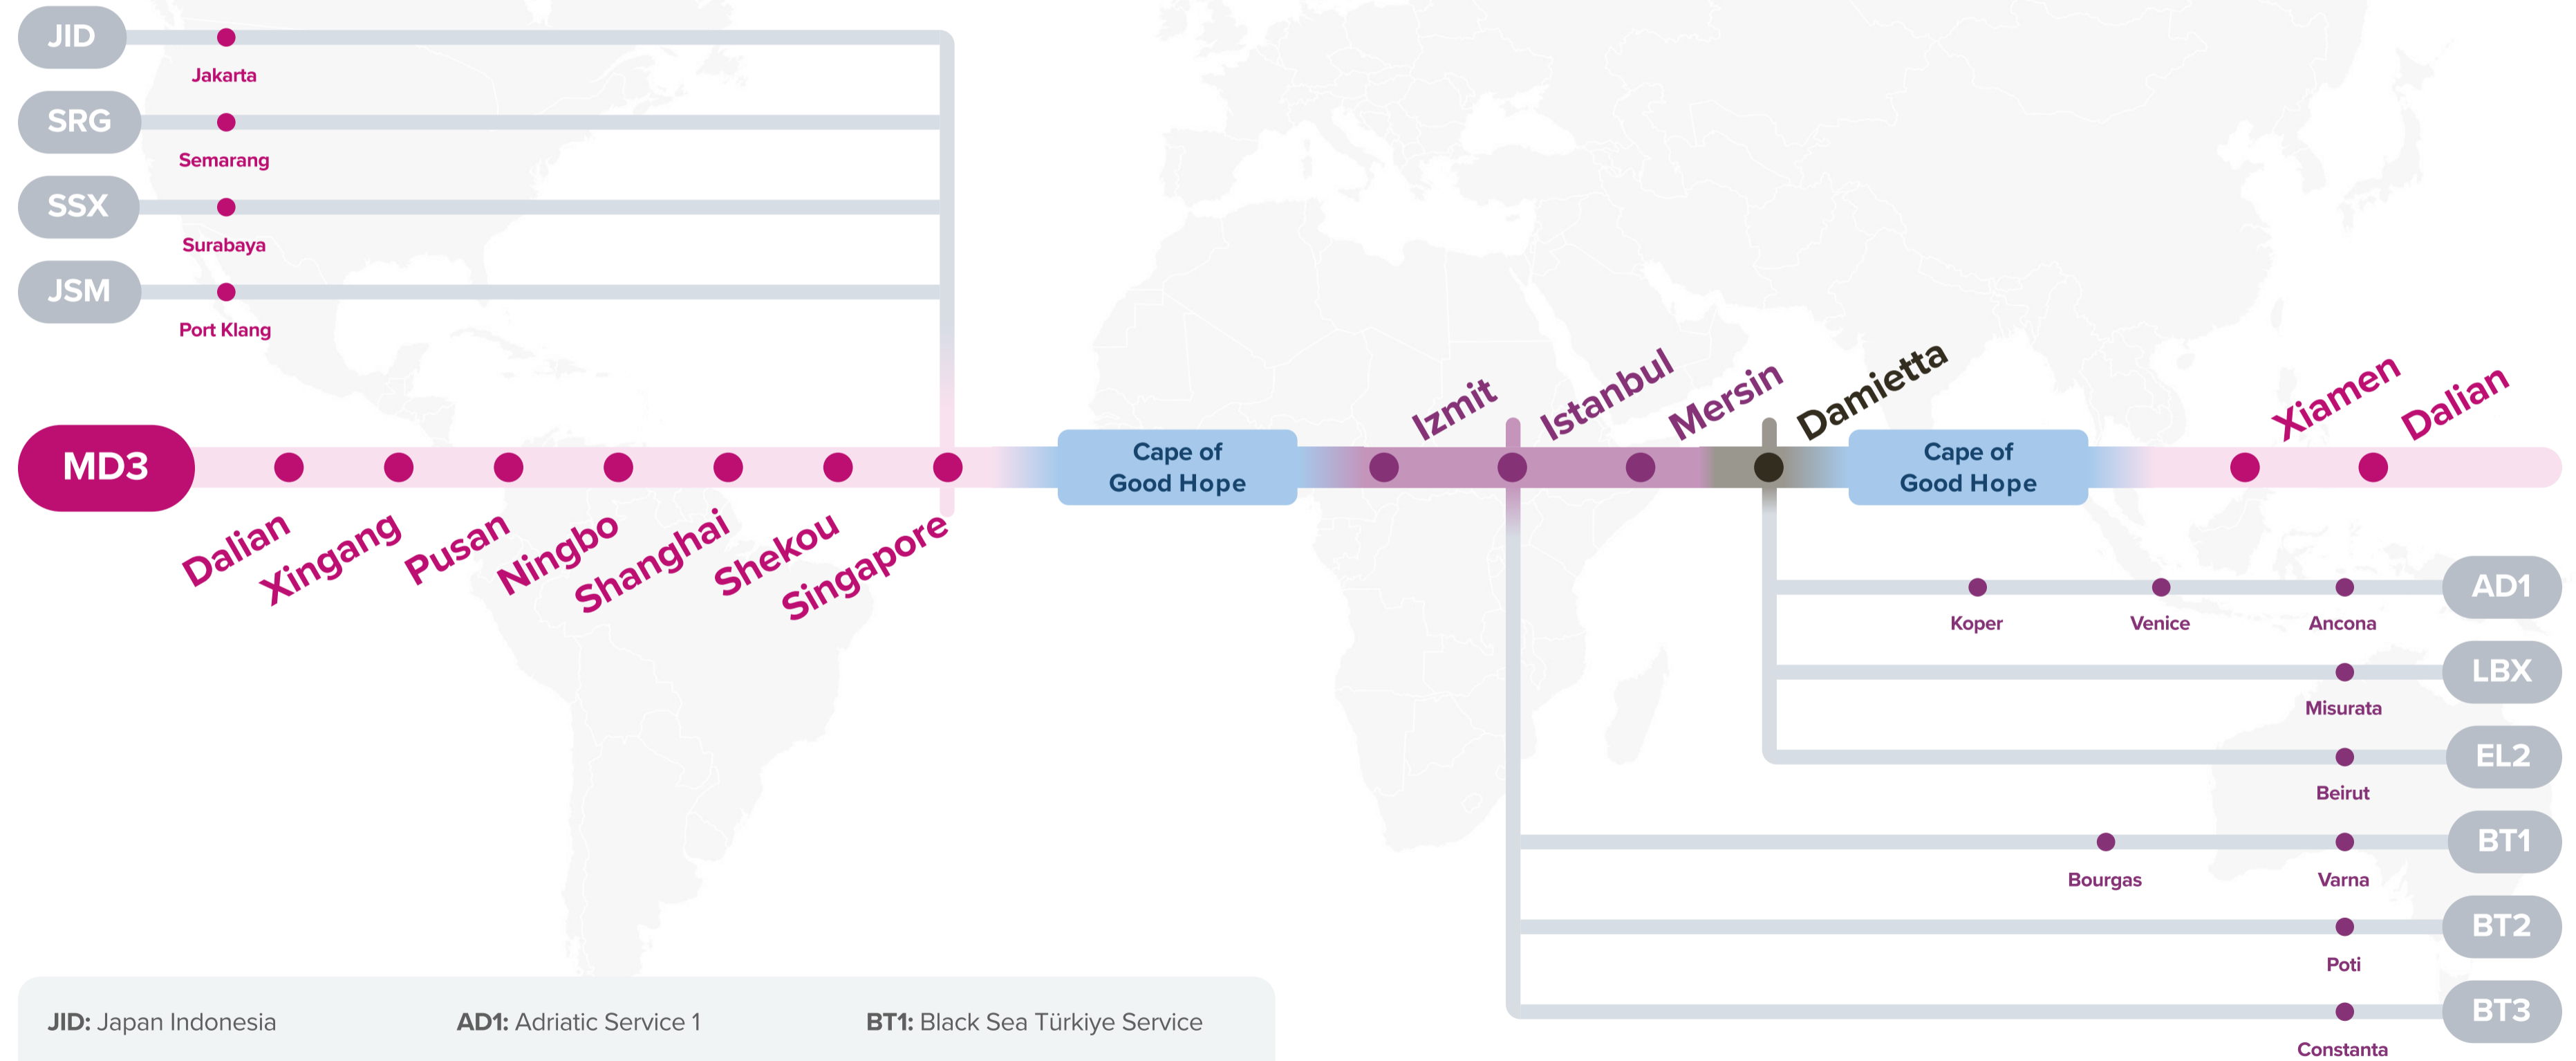

### Service Features

- Extensive coverage of East Asia ports with fast transit to Turkiye.
- Direct access from Eastern Mediterranean and Egypt to East Asia.

### Transit Time

W/B	IZT	IST	MER	DAM	E/B	XMN	DLC	TXG	PUS	NGB	SHA
DLC	63	65	72	75	IZT	64	68	70	75	78	82
TXG	61	63	70	73	IST	62	66	68	73	76	80
PUS	56	58	65	68	MER	54	58	60	65	68	72
NGB	53	55	62	65	DAM	52	56	58	63	66	70
SHA	49	51	58	61							
SHK	45	47	54	57							
SIN	39	41	48	51							

# MD3: Mediterranean 3

Westbound

**JID:** Japan Indonesia

**SRG:** Semarang Service

**SSX:** Surabaya Singapore Express

**JSM:** Japan Straits Malaysia

**AD1:** Adriatic Service 1

**LBX:** Libya Express

# MD5: Mediterranean 5

Eastbound

**Service Features**

- Dedicated service connection West India, Pakistan with West, East Mediterranean ports directly.

**Port Rotation**

(Terminals are subject to change)

ORIGIN	CODE	ETA	ETD	TERMINAL
NHAVA SHEVA	NSA	FRI	SAT	BHARAT MUMBAI CONTAINER TERMINALS (PSA)
KARACHI	KHI	MON	MON	SOUTH ASIA PAKISTAN TERMINALS
MUNDRA	MUN	TUE	WED	ADANI INTERNATIONAL CONTAINER TERMINAL (CT3)
ALGECIRAS	ALG	MON	TUE	TOTAL TERMINAL INTERNATIONAL ALGECIRAS
VALENCIA	VLC	WED	FRI	APM TERMINALS VALENCIA
BARCELONA	BCN	SAT	SUN	APM TERMINALS BARCELONA
GENOA	GOA	MON	WED	VOLTRI TERMINAL EUROPE (VTE-PSA)
PIRAEUS	PIR	SAT	MON	PIRAEUS CONTAINER TERMINAL (PCT)
ALGECIRAS	ALG	THU	FRI	TOTAL TERMINAL INTERNATIONAL ALGECIRAS
KARACHI	KHI	THU	THU	SOUTH ASIA PAKISTAN TERMINALS
MUNDRA	MUN	FRI	SAT	ADANI INTERNATIONAL CONTAINER TERMINAL (CT3)
NHAVA SHEVA	NSA	SUN	SAT	BHARAT MUMBAI CONTAINER TERMINALS (PSA)