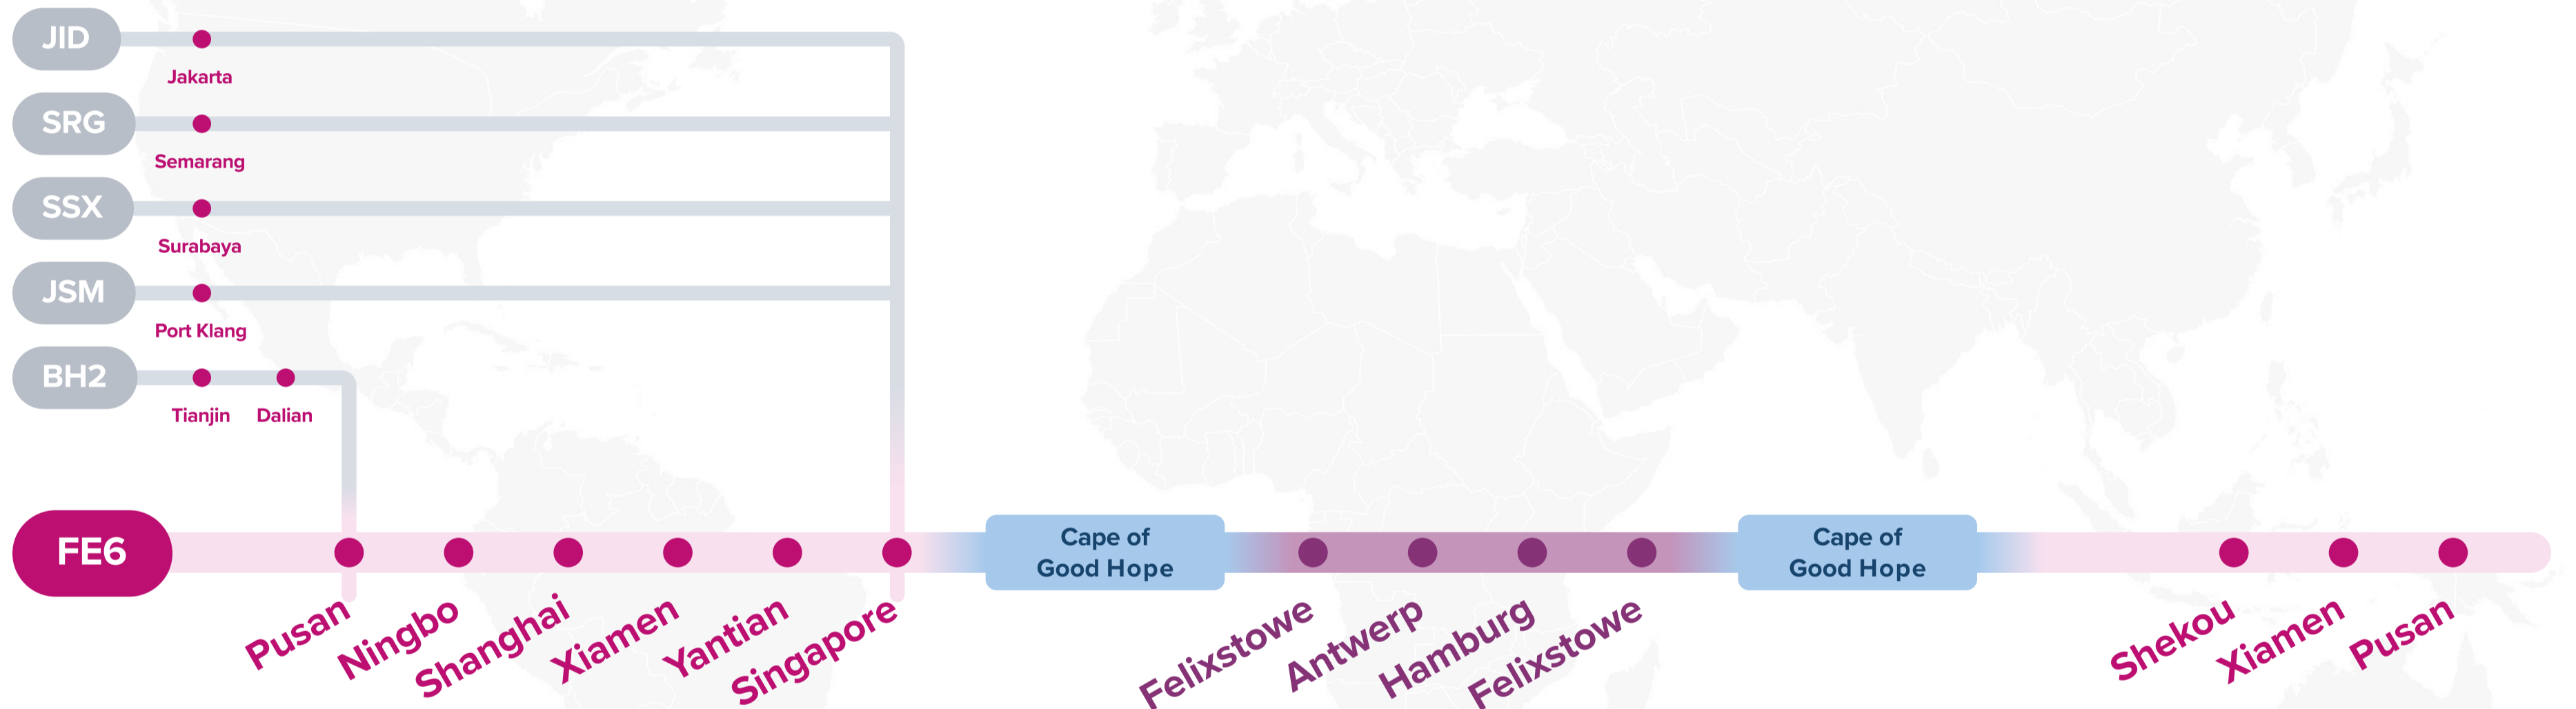

Asia – North Europe Service (via CoGH)

FE6: Far East – Europe 6 Westbound

JID: Japan Indonesia

BH2: Bohai Express 2

SRG: Semarang Service

SSX: Surabaya Singapore Express

JSM: Japan Straits Malaysia