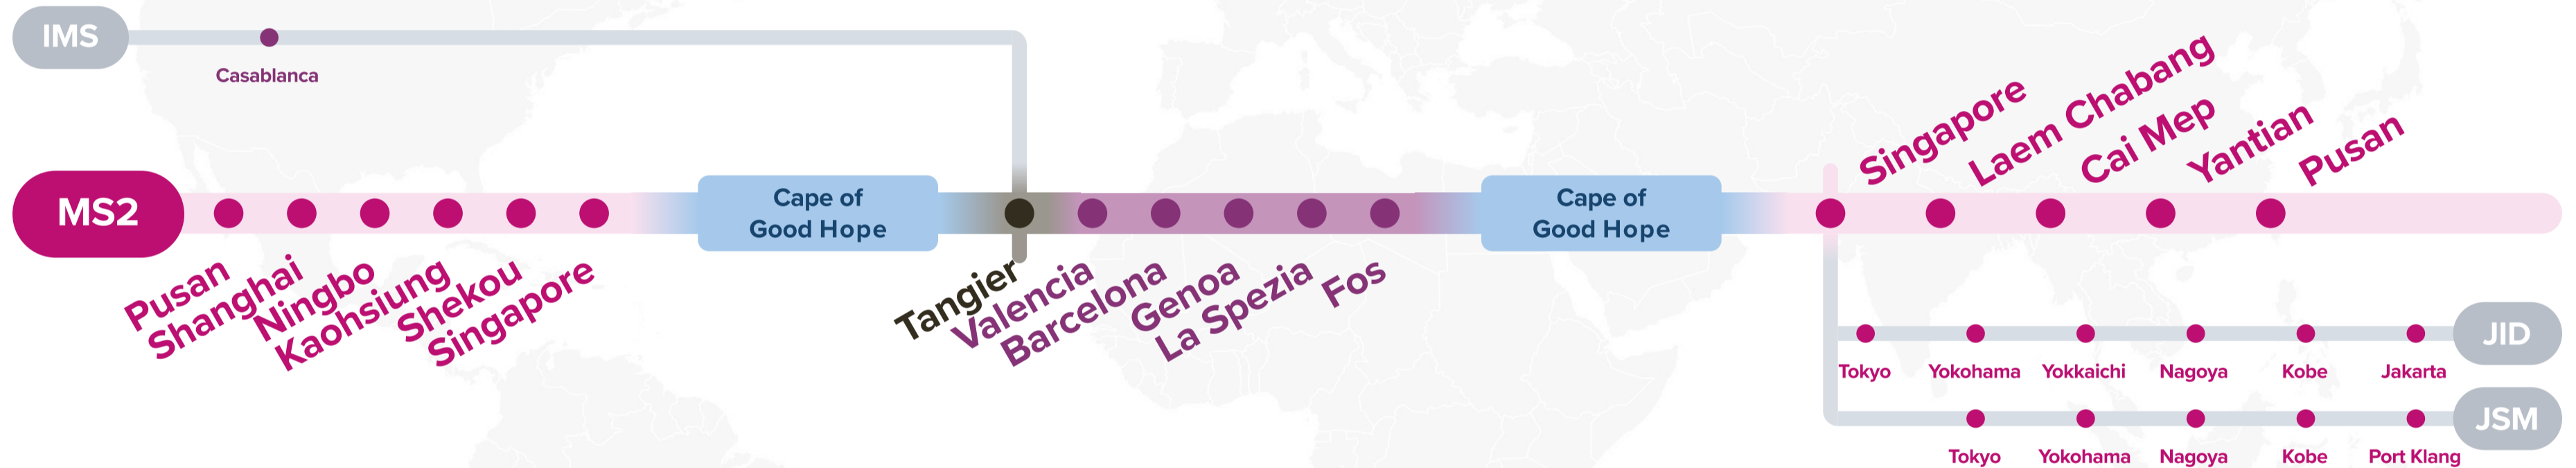

Asia – Mediterranean Service (via CoGH)

MS2: Mediterranean Pacific South 2

Eastbound

IMS: Intra Morocco Service

JID: Japan Indonesia

JSM: Japan Straits Malaysia