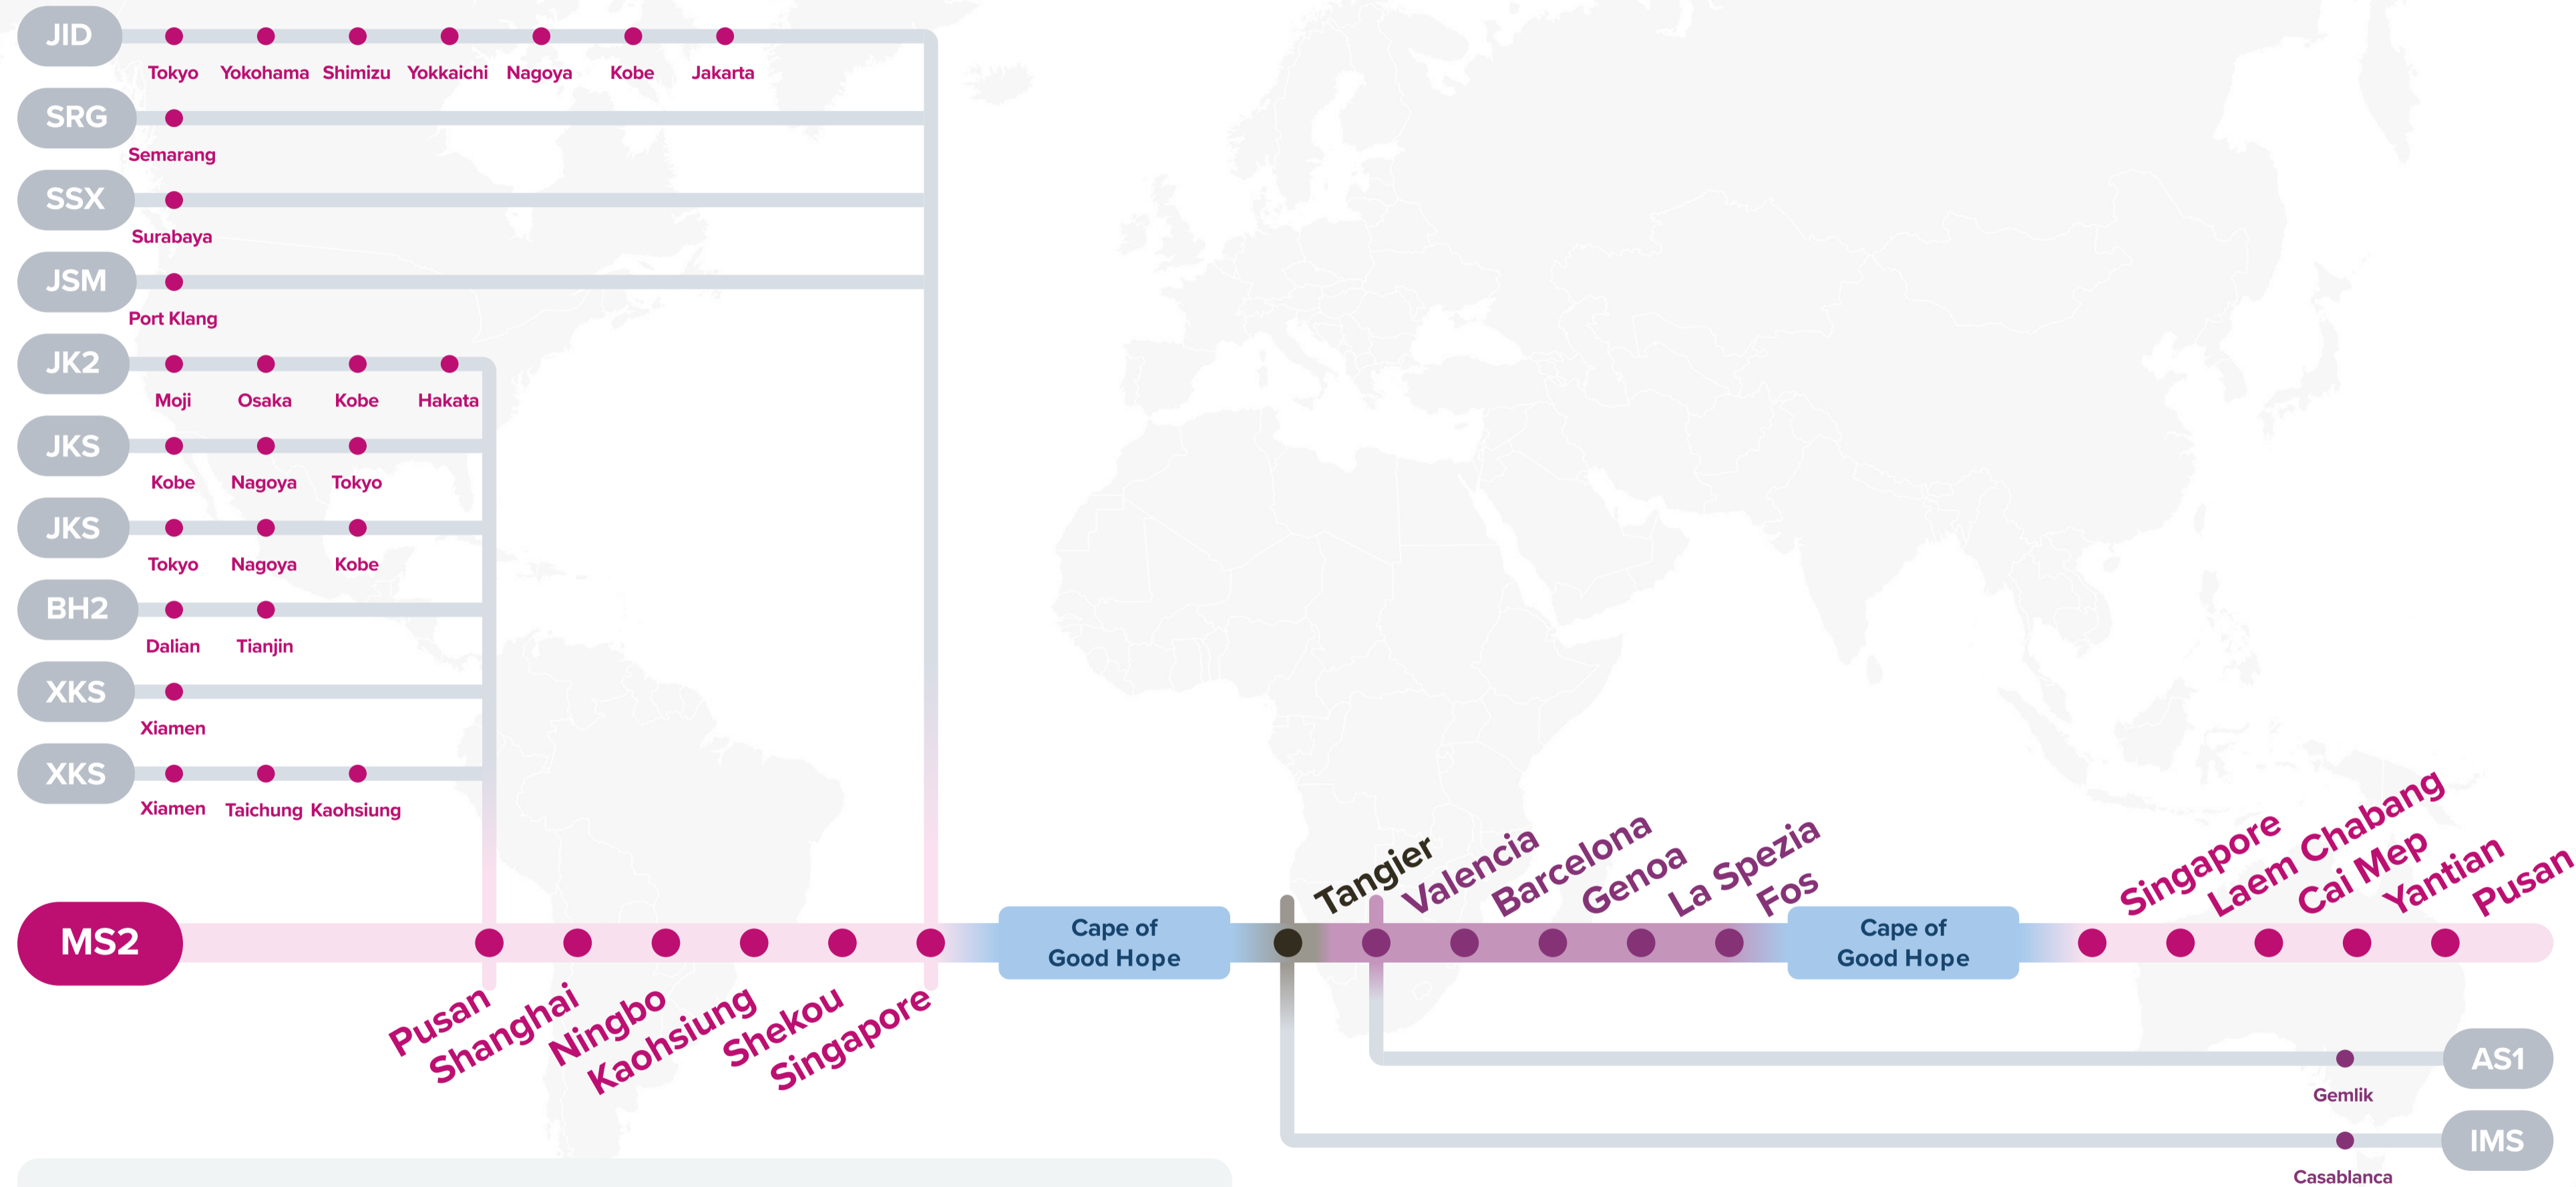

Asia – Mediterranean Service (via CoGH)

MS2: Mediterranean Pacific South 2

Westbound

JSM: Japan Straits Malaysia   **JK2:** Japan Korea Express 2   **AS1:** Aegean Spain 1
JID: Japan Indonesia   **JKS:** Japan Shuttle East & West   **IMS:** Intra Morocco Service
SRG: Semarang Service   **BH2:** Bohai Express 2
SSX: Surabaya Singapore Express   **XKS:** Xiamen Kaohsiung Shuttle