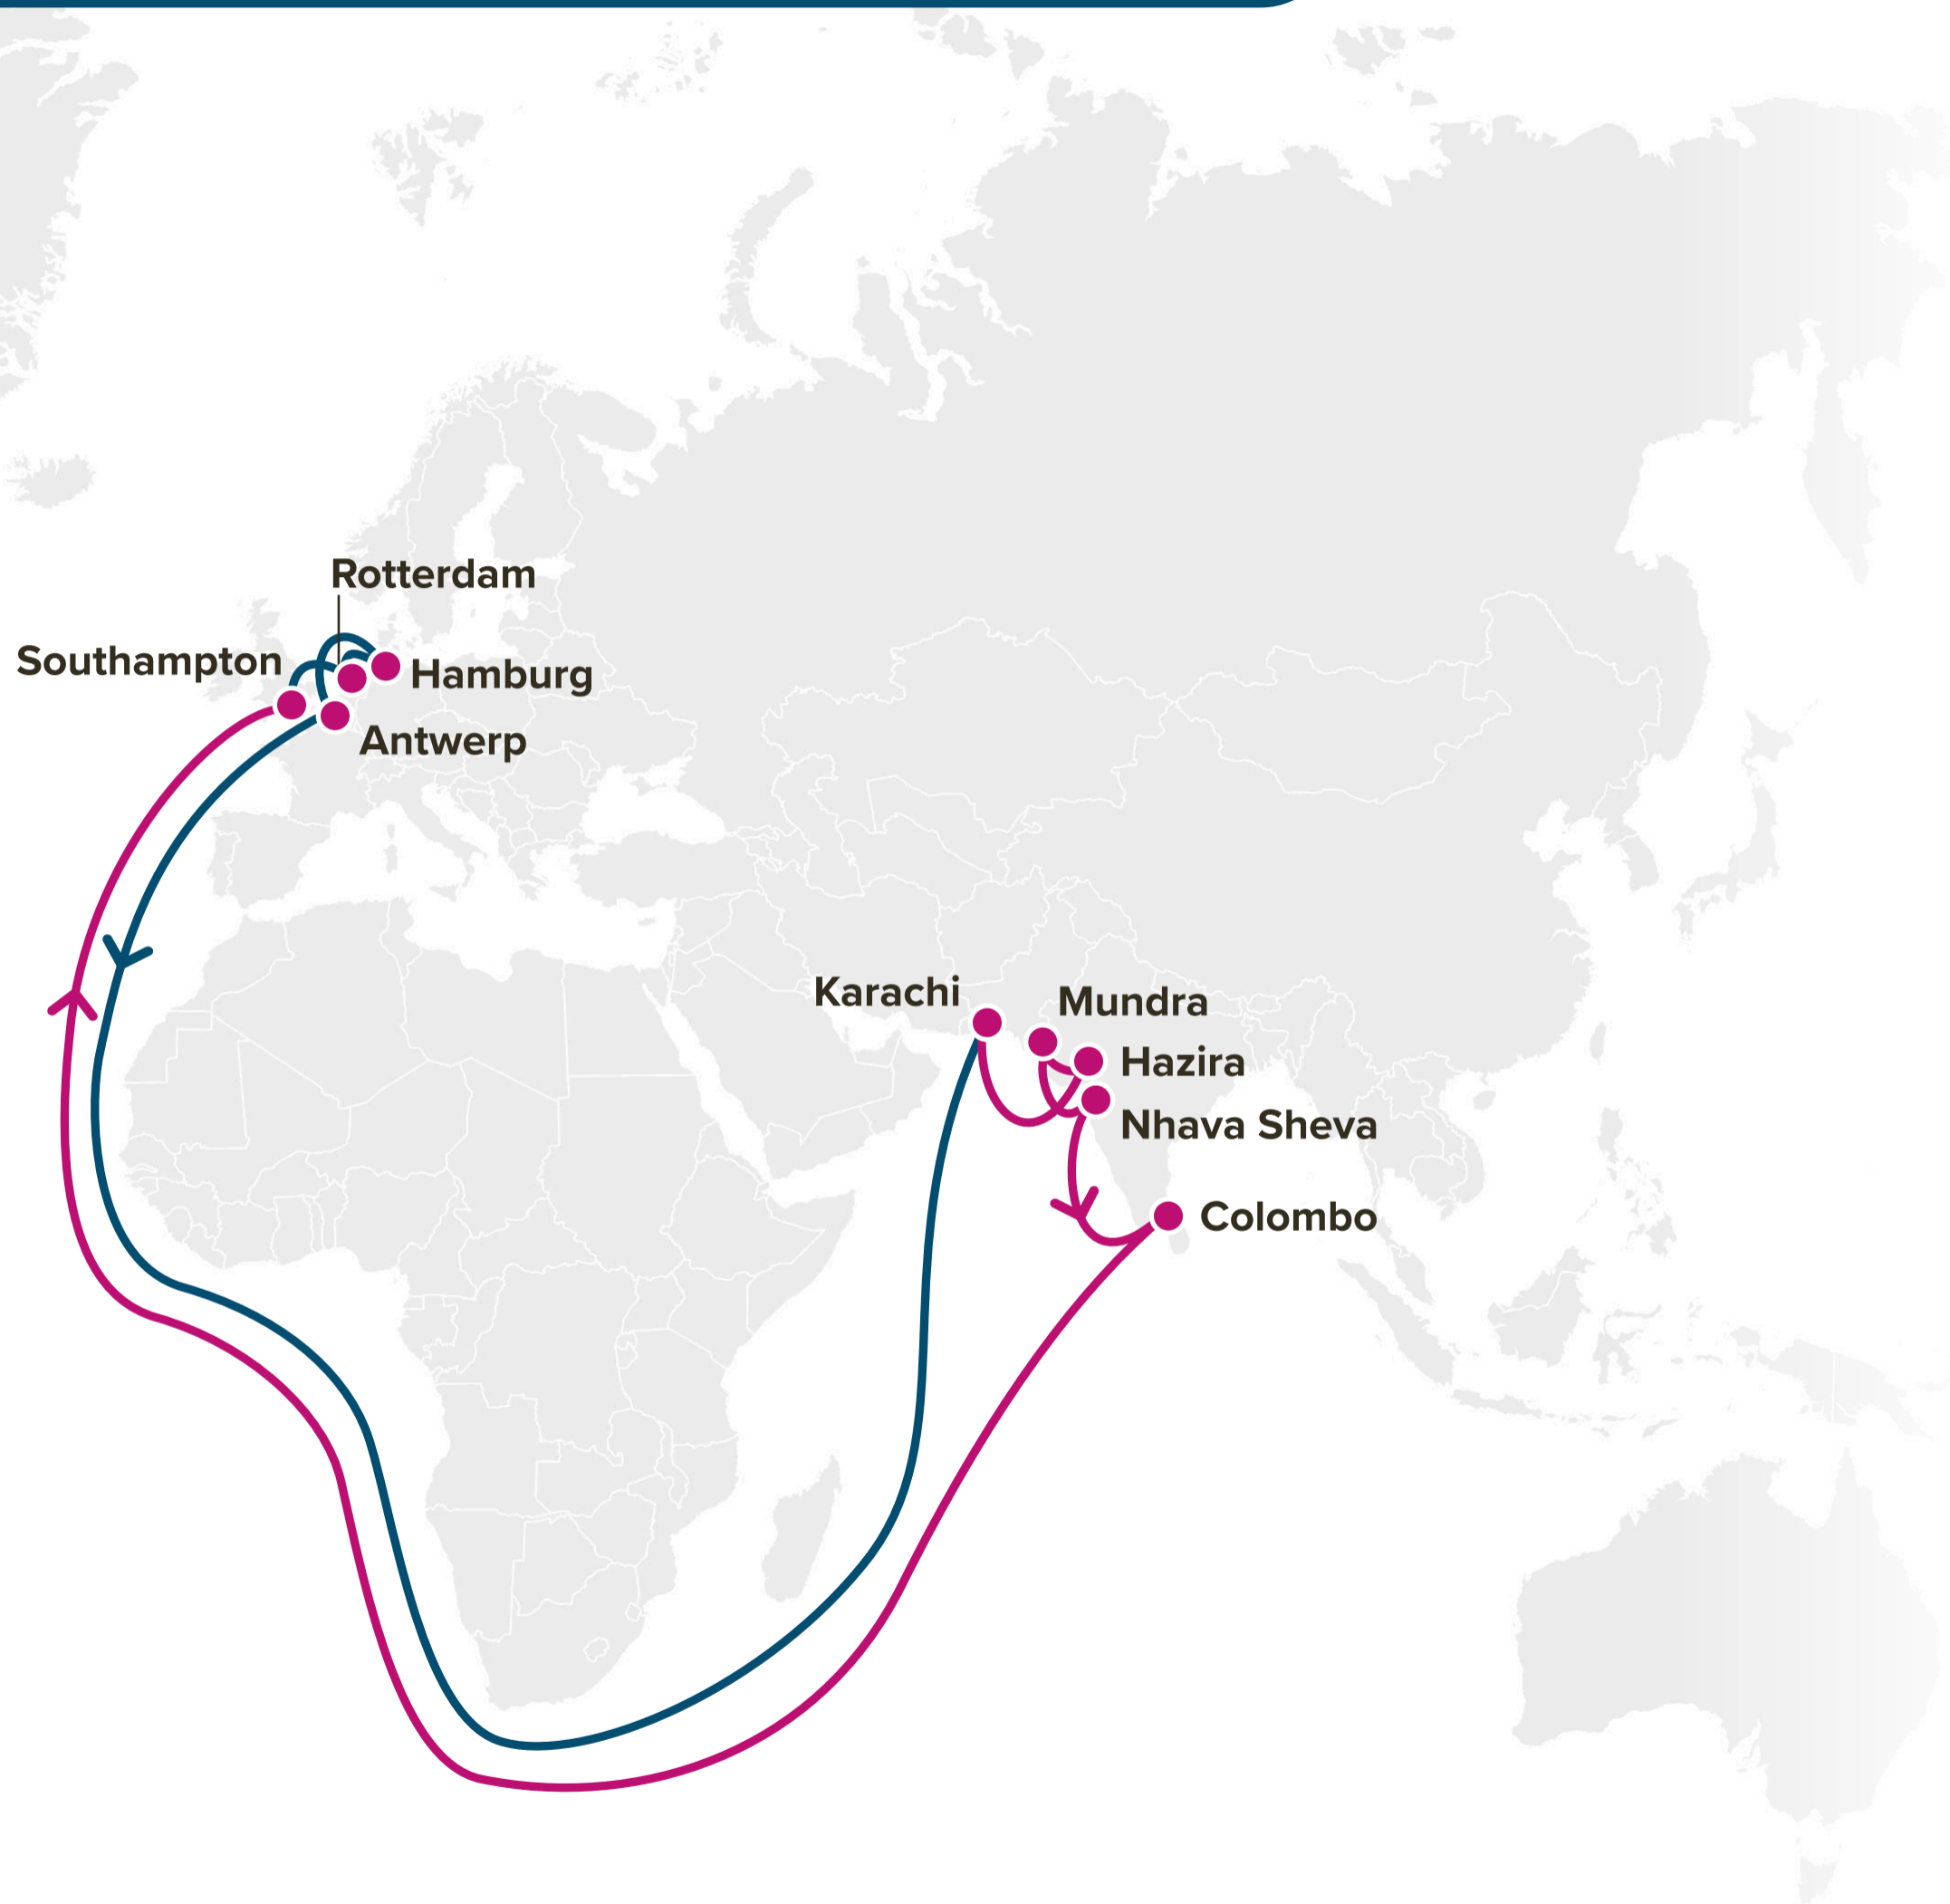

# FE6: Far East — Europe 6 Eastbound

**XKS:** Xiamen Kaohsiung Shuttle

**JKS:** Japan Shuttle East & West

**JK2:** Japan Korea Express 2

**BH2:** Bohai Express 2

WESTBOUND ←  
EASTBOUND →

**Service Features**

- Comprehensive coverage connecting West India, Sri Lanka, Pakistan to North Europe
- The transshipment service via Colombo would serve your shipment needs from the East India and Bangladesh

**Port Rotation**