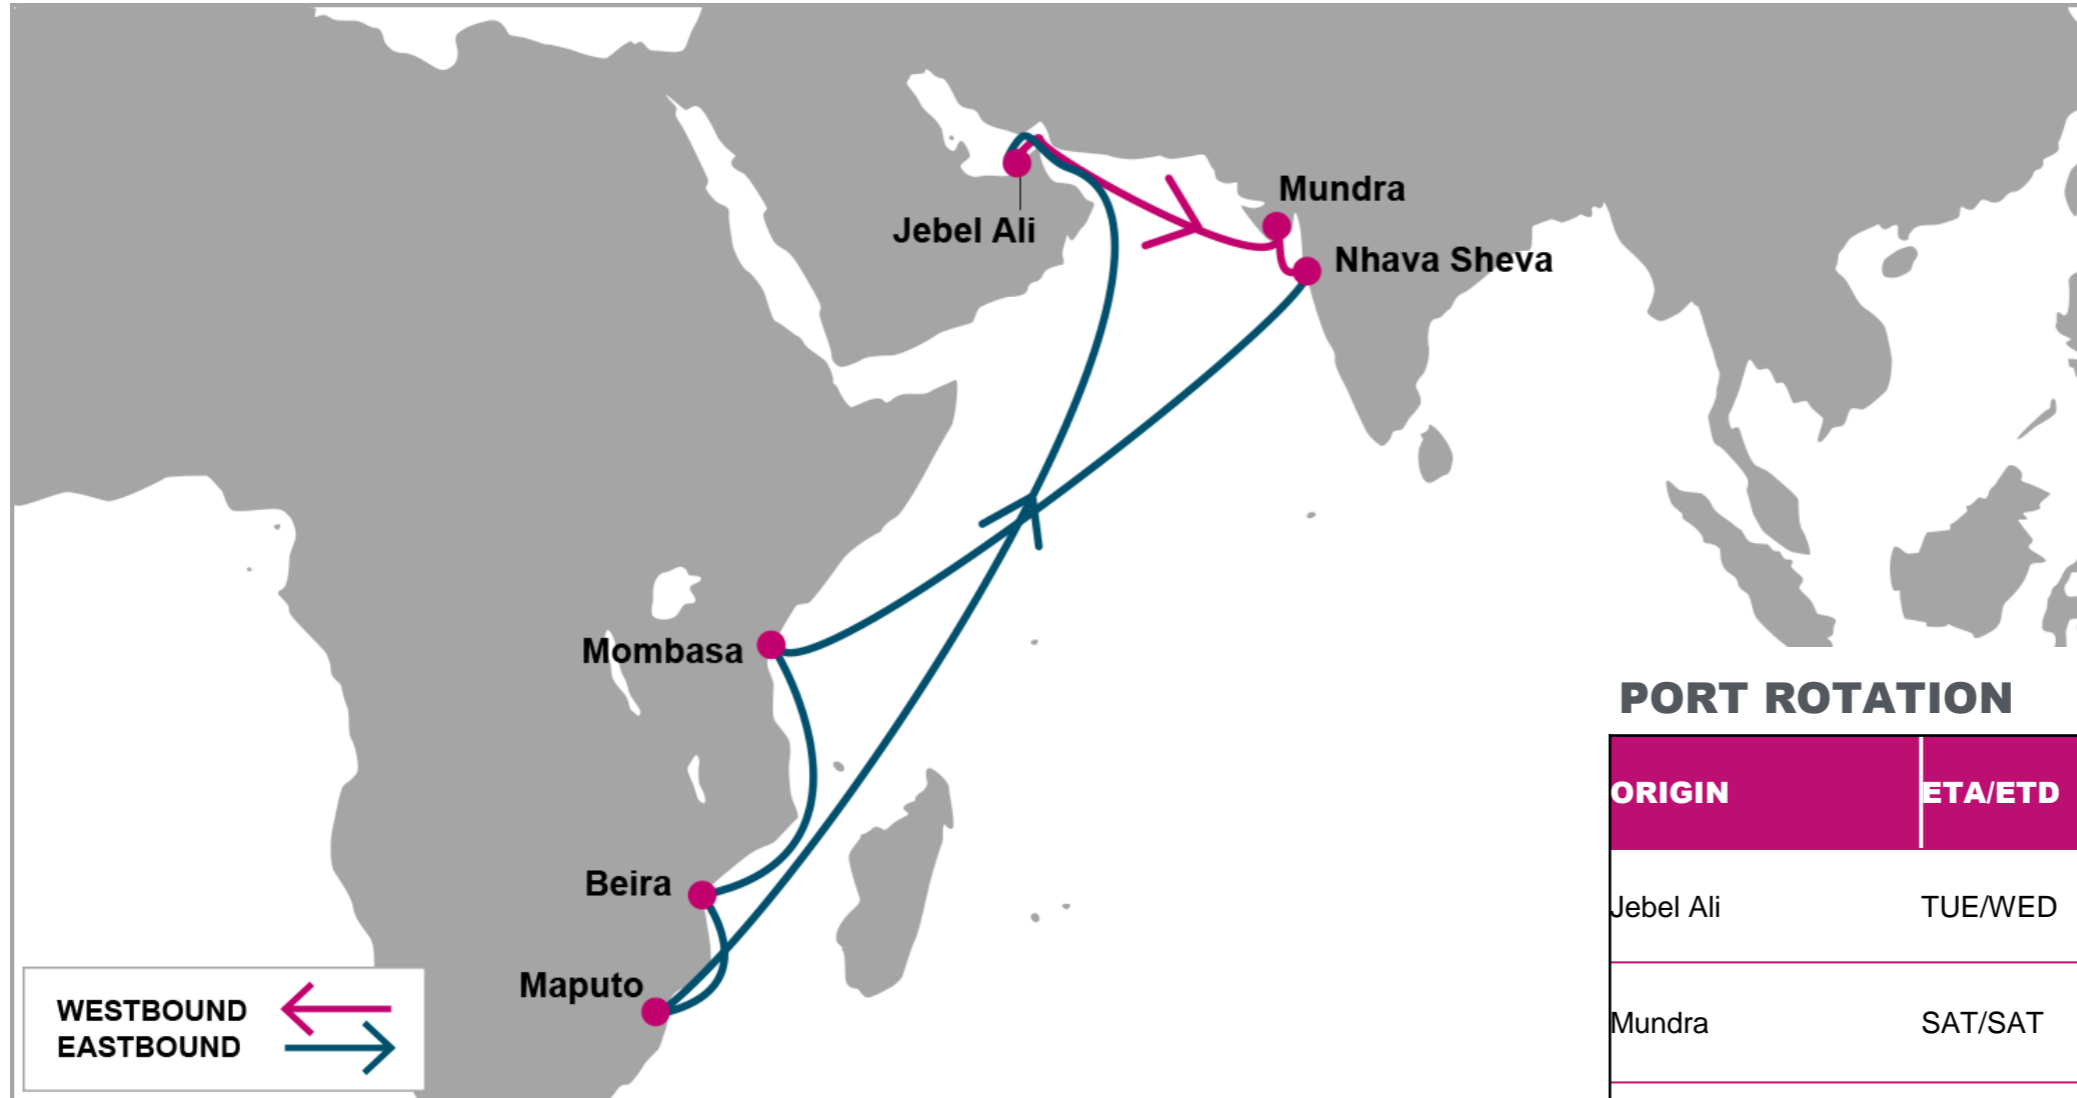

For more information, please click [here](#)

PORT ROTATION

(Terminals are subject to change)

ORIGIN	ETA/ETD	TERMINAL
Jebel Ali	TUE/WED	DP World Jebel Ali (Terminal 3)
Mundra	SAT/SAT	Mundra International Container Terminal
Nhava Sheva	SUN/MON	NSICT Terminal
Mombasa	TUE/WED	Kenya Ports Authority Container Terminal (KPA)
Beira	SUN/MON	Port of Beira
Maputo	WED/THU	DP World Maputo
Jebel Ali	TUE/WED	DP World Jebel Ali (Terminal 3)
Turnaround days: 35		

W/B	MUN	NSA	MBA	BEW	MPM	E/B	BEW	MPM	JEA	MUN	NSA
JEA	3	4	13	18	21	MBA	4	7	20	24	25
MUN		1	10	15	18	BEW		2	15	19	20
NSA			8	13	16	MPM			12	16	17

KEY TRANSIT TABLE - UNLOCODE PORT NAME & COUNTRY NAME

JEA: Jebel Ali, UAE | **MUN:** Mundra, India | **MPM:** Maputo, Mozambique | **MBA:** Mombasa, Kenya | **BEW:** Beira, Mozambique | **NSA:** Nhava Sheva, India

NOTE: Transit times and port rotation are as of now and subject to change